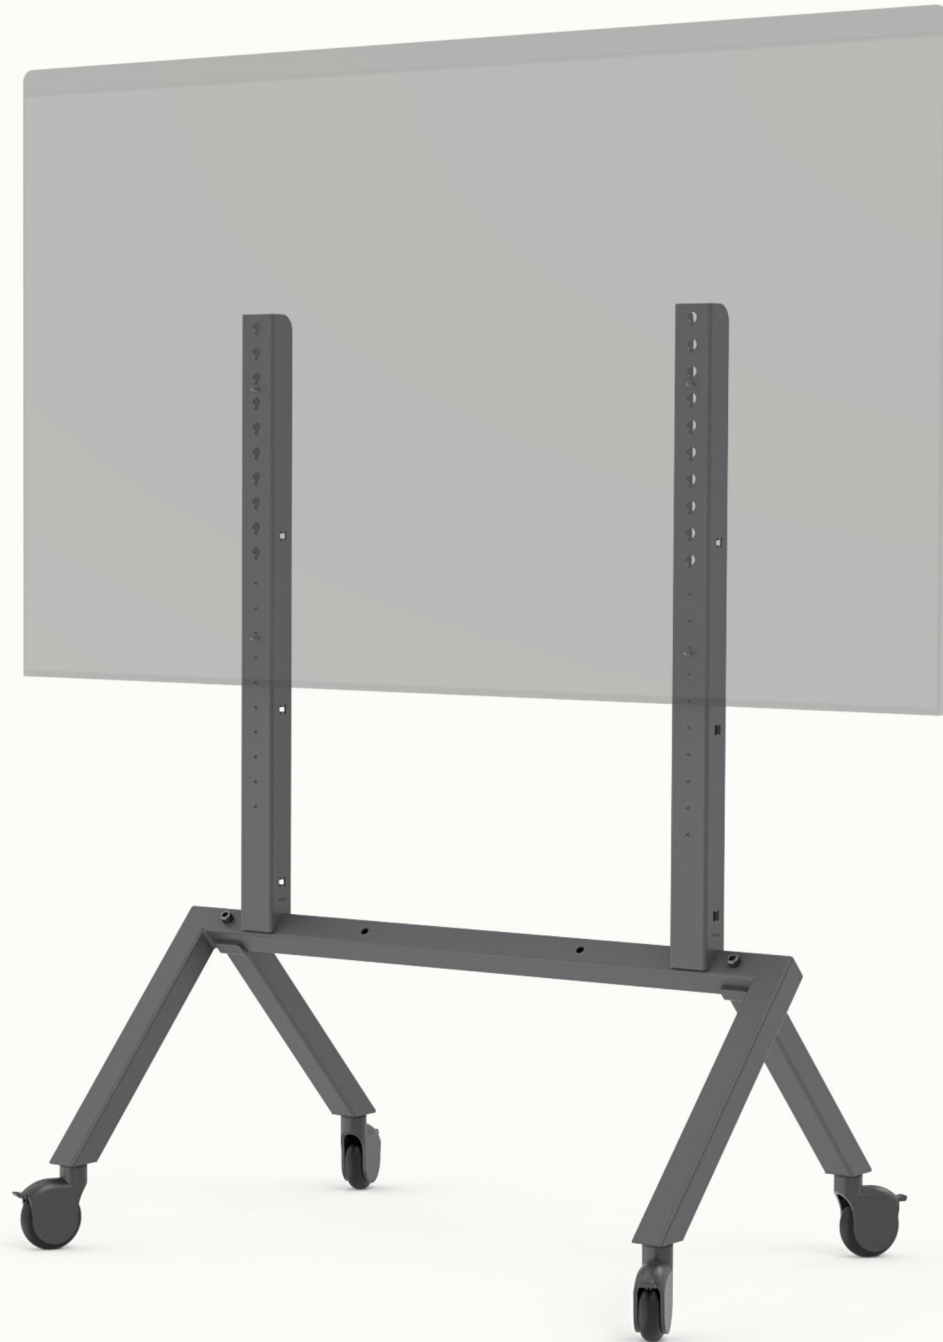

Heckler

DTEN D7 75 On Wheels

AV Cart for DTEN D7 75
H710

Heckler

Heckler

Heckler

This special edition Heckler AV Cart is designed specifically to enable the power and convenience of the DTEN D7 75 to be deployed anywhere within your workspace.

Features

Commercial grade steel construction.

Scratch-resistant and fingerprint-resistant powdercoat finish.

Patented nesting design to maximize floor space when not in use.

Quick and easy assembly.

Height-selectable display mounting.

Integrated cable management inside the display rails and along the rear legs.

Large, smooth-rolling casters.

Heckler

Specifications

SKU	H710
Color	Black Grey (BG)
Warranty	Limited Lifetime
Product Dimension	44 x 34.2 x 58.3 inches (1118 x 869 x 1481 mm)
Product Weight	70 lbs (31.8kg)
Shipping Dimension	47.25 x 34.2 x 6.5 inches (1200 x 869 x 165 mm)
Shipping Weight	80 lbs (36.3 kg)
Material	Powdercoated Steel
Country of Origin	US
In the box	Heckler AV Cart for DTEN D7 75 main structure Casters Assembly tools