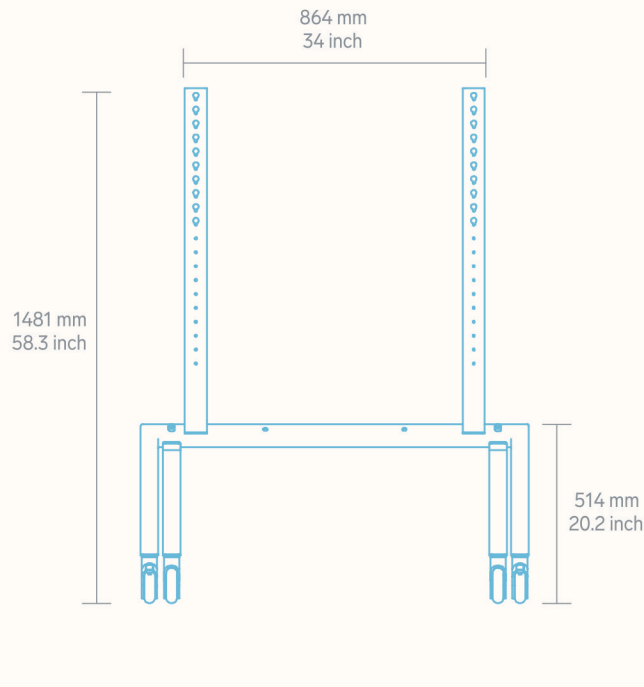

Integrated cable management inside the display rails and along the rear legs.

Large, smooth-rolling casters.

Heckler

Specifications

SKU	H710
Color	Black Grey (BG)
Warranty	Limited Lifetime
Product Dimension	44 x 34.2 x 58.3 inches (1118 x 869 x 1481 mm)
Product Weight	70 lbs (31.8kg)
Shipping Dimension	47.25 x 34.2 x 6.5 inches (1200 x 869 x 165 mm)
Shipping Weight	80 lbs (36.3 kg)
Material	Powdercoated Steel
Country of Origin	US
In the box	Heckler AV Cart for DTEN D7 75 main structure Casters Assembly tools