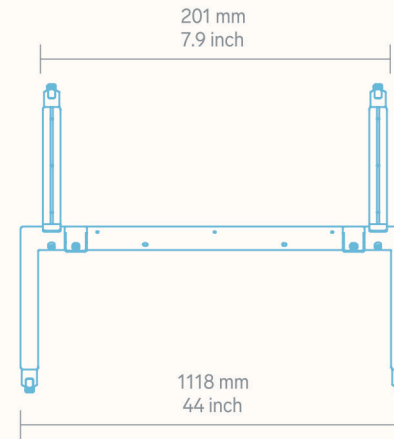

Integrated cable management inside the display rails and along the rear legs.

Large, smooth-rolling casters.

Heckler

Specifications

SKU	H710
Color	Black Grey (BG)
Warranty	Limited Lifetime
Product Dimension	44 x 34.2 x 58.3 inches (1118 x 869 x 1481 mm)
Product Weight	70 lbs (31.8kg)
Shipping Dimension	47.25 x 34.2 x 6.5 inches (1200 x 869 x 165 mm)
Shipping Weight	80 lbs (36.3 kg)
Material	Powdercoated Steel
Country of Origin	US
In the box	Heckler AV Cart for DTEN D7 75 main structure Casters Assembly tools