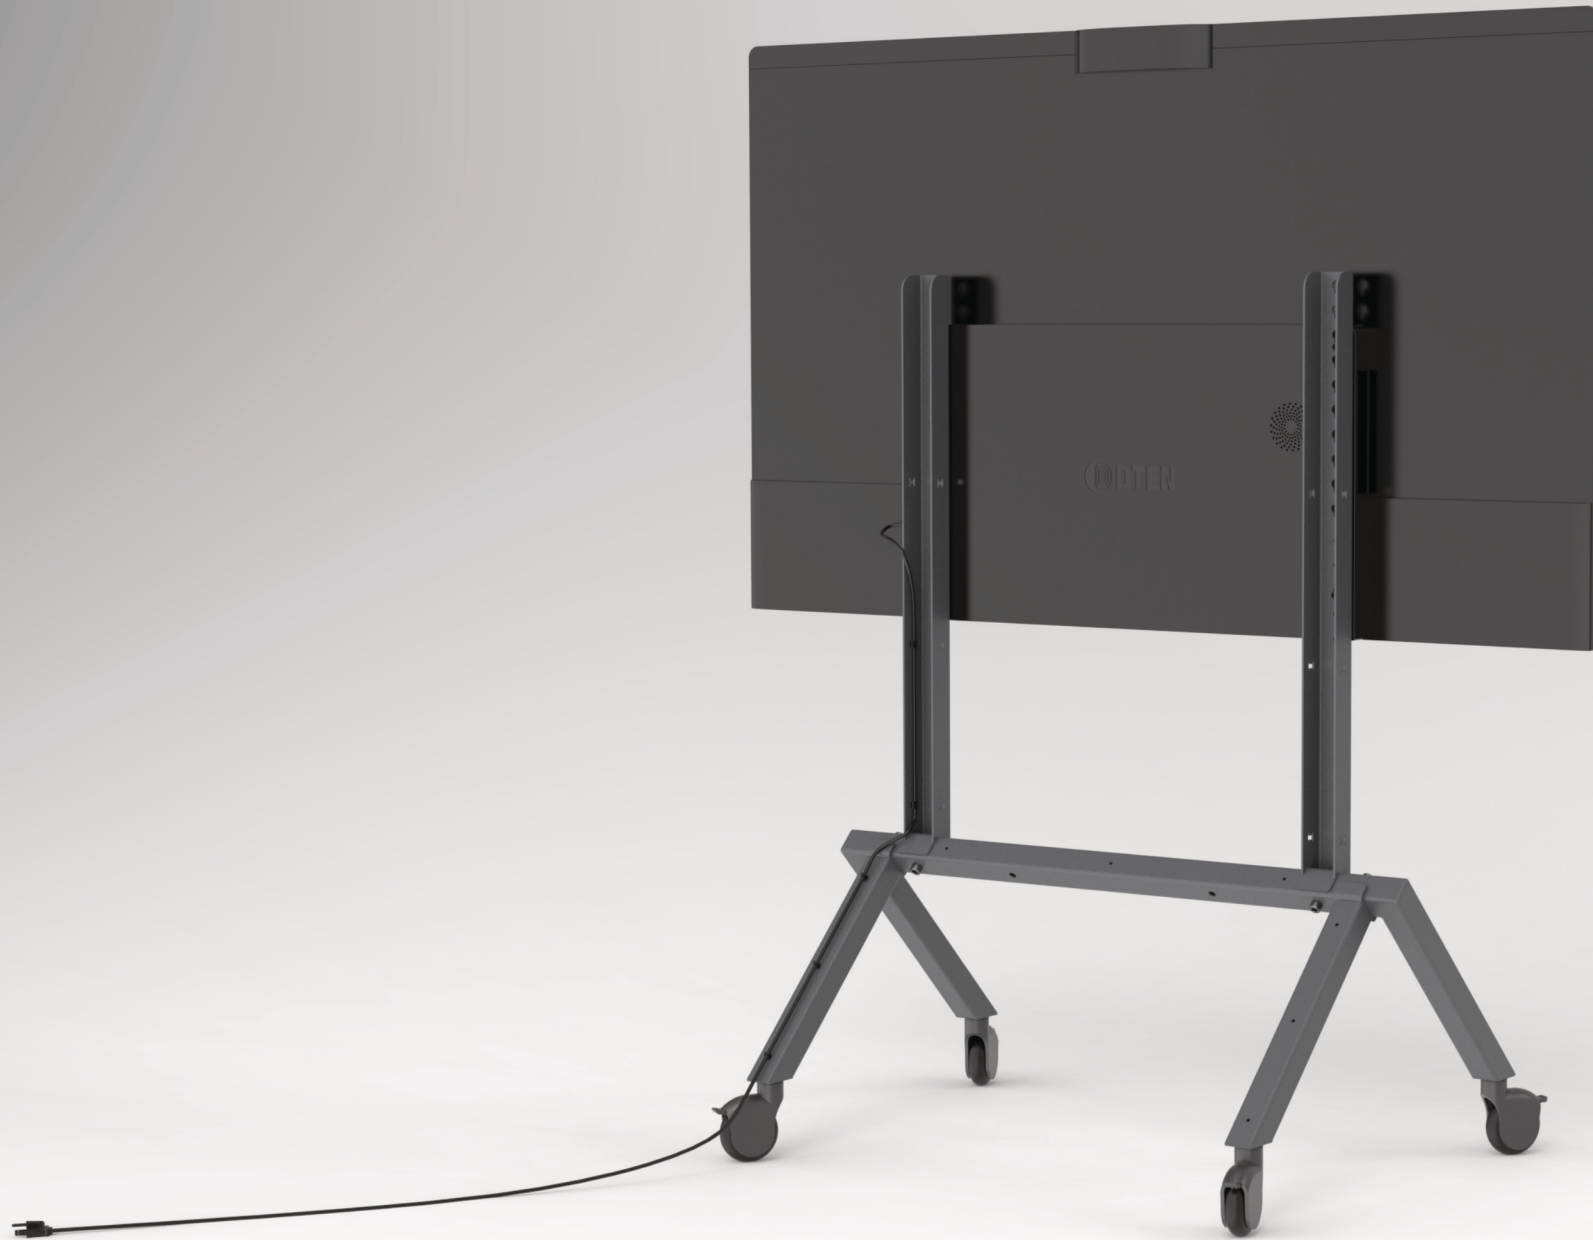

Heckler

DTEN D7 75 On Wheels

AV Cart for DTEN D7 75
H710

Heckler

Heckler

Heckler

This special edition Heckler AV Cart is designed specifically to enable the power and convenience of the DTEN D7 75 to be deployed anywhere within your workspace.

Features

Commercial grade steel construction.

Scratch-resistant and fingerprint-resistant powdercoat finish.

Patented nesting design to maximize floor space when not in use.

Quick and easy assembly.

Height-selectable display mounting.

Integrated cable management inside the display rails and along the rear legs.

Large, smooth-rolling casters.

Heckler

Specifications

SKU	H710
Color	Black Grey (BG)
Warranty	Limited Lifetime
Product Dimension	44 x 34.2 x 58.3 inches (1118 x 869 x 1481 mm)
Product Weight	70 lbs (31.8kg)
Shipping Dimension	47.25 x 34.2 x 6.5 inches (1200 x 869 x 165 mm)
Shipping Weight	80 lbs (36.3 kg)
Material	Powdercoated Steel
Country of Origin	US
In the box	Heckler AV Cart for DTEN D7 75 main structure Casters Assembly tools