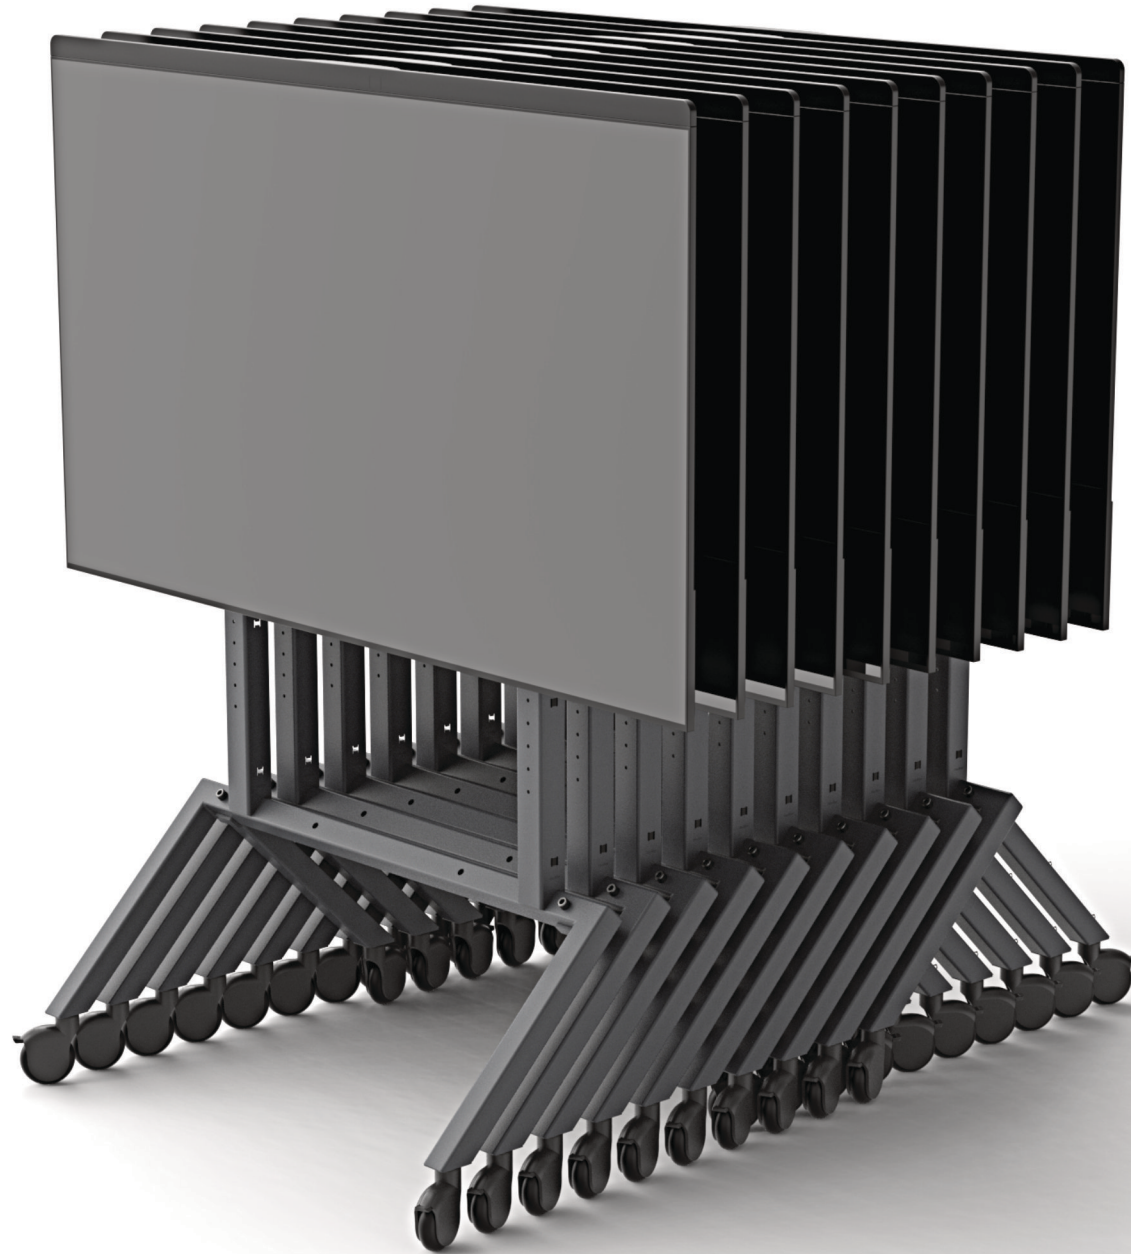

Heckler

DTEN D7 75 On Wheels

AV Cart for DTEN D7 75
H710

Heckler

Heckler

Heckler

This special edition Heckler AV Cart is designed specifically to enable the power and convenience of the DTEN D7 75 to be deployed anywhere within your workspace.

Features

Commercial grade steel construction.

Scratch-resistant and fingerprint-resistant powdercoat finish.

Patented nesting design to maximize floor space when not in use.

Quick and easy assembly.

Height-selectable display mounting.

Integrated cable management inside the display rails and along the rear legs.

Large, smooth-rolling casters.

Heckler

Specifications

SKU	H710
Color	Black Grey (BG)
Warranty	Limited Lifetime
Product Dimension	44 x 34.2 x 58.3 inches (1118 x 869 x 1481 mm)
Product Weight	70 lbs (31.8kg)
Shipping Dimension	47.25 x 34.2 x 6.5 inches (1200 x 869 x 165 mm)
Shipping Weight	80 lbs (36.3 kg)
Material	Powdercoated Steel
Country of Origin	US
In the box	Heckler AV Cart for DTEN D7 75 main structure Casters Assembly tools