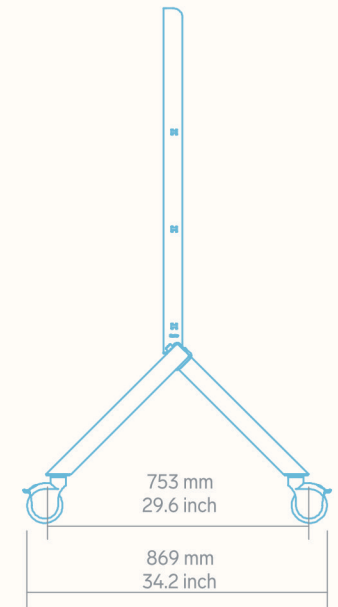

Integrated cable management inside the display rails and along the rear legs.

Large, smooth-rolling casters.

Heckler

Specifications

SKU	H710
Color	Black Grey (BG)
Warranty	Limited Lifetime
Product Dimension	44 x 34.2 x 58.3 inches (1118 x 869 x 1481 mm)
Product Weight	70 lbs (31.8kg)
Shipping Dimension	47.25 x 34.2 x 6.5 inches (1200 x 869 x 165 mm)
Shipping Weight	80 lbs (36.3 kg)
Material	Powdercoated Steel
Country of Origin	US
In the box	Heckler AV Cart for DTEN D7 75 main structure Casters Assembly tools