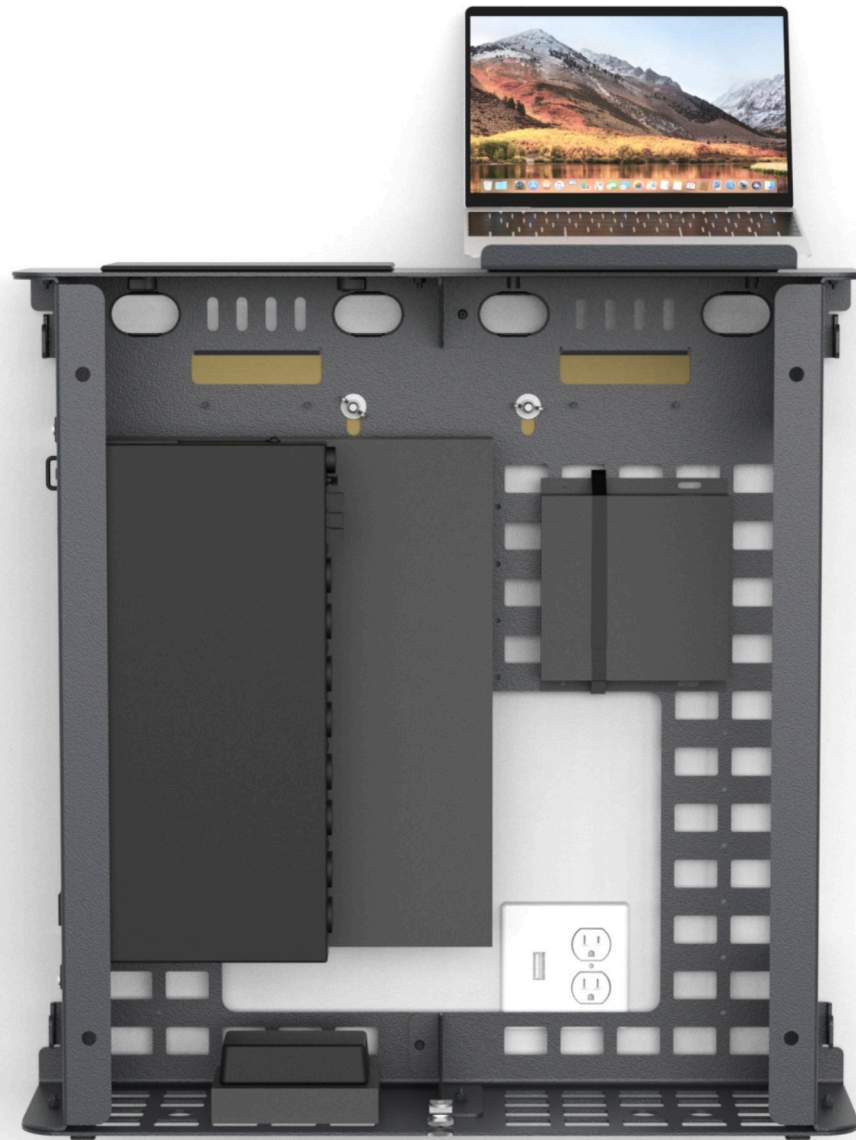

Heckler

Smart Component Mounting for Lecture Halls

Classroom Credenza Mk II
H780

Heckler

Delivering an exceptional audio-visual experience for both in-class and distance learning demands a substantial amount of hardware. Deploying this hardware across hundreds of classrooms quickly can be a daunting task. The Heckler Classroom Credenza Mk II simplifies this process by allowing hardware to be pre-configured at a central location, enabling swift and efficient mass deployment.

Features

Rigid aluminum and steel construction.

Four rack-units of component storage on each side with 10-32 threaded mounting holes.

Back wall features ample wall outlet access and Heckler Grid pattern for strapping small components and cable management.

Top surface features two Heckler console inserts - our modular, future-proofing system for integrating mic chargers, touch controllers, and more.

The bottom surface features four D-style mounting positions and Heckler Grid pattern for mounting small devices and extra cables.

Locking front panel.

Ships conveniently by small package shipping services.

Scratch & fingerprint-resistant powdercoat finish.

Maharam textile-wrapped front panel.

ADA compliant.

Heckler

Specifications

SKU	H780-BG
Color	Black Grey
Warranty	5-year limited warranty
Product Dimension	28.5 x 31.4 x 12.4 inches (725 x 737 x 314 mm)
Product Weight	40 lbs (18 kg)
Shipping Dimension	32 x 32 x 10 inches (813 x 813 x 254 mm)
Shipping Weight	45 lbs (20.4 kg)
Material	Powdercoated Aluminum Powdercoated Steel Maharam Polyester Fabric ASA plastic Urethane
Country of Origin	US
In the box	Heckler Classroom Credenza Mark II main housing Fabric-wrapped front cover Blank console insert Notebook shelf console insert Console insert floors Installation hardware