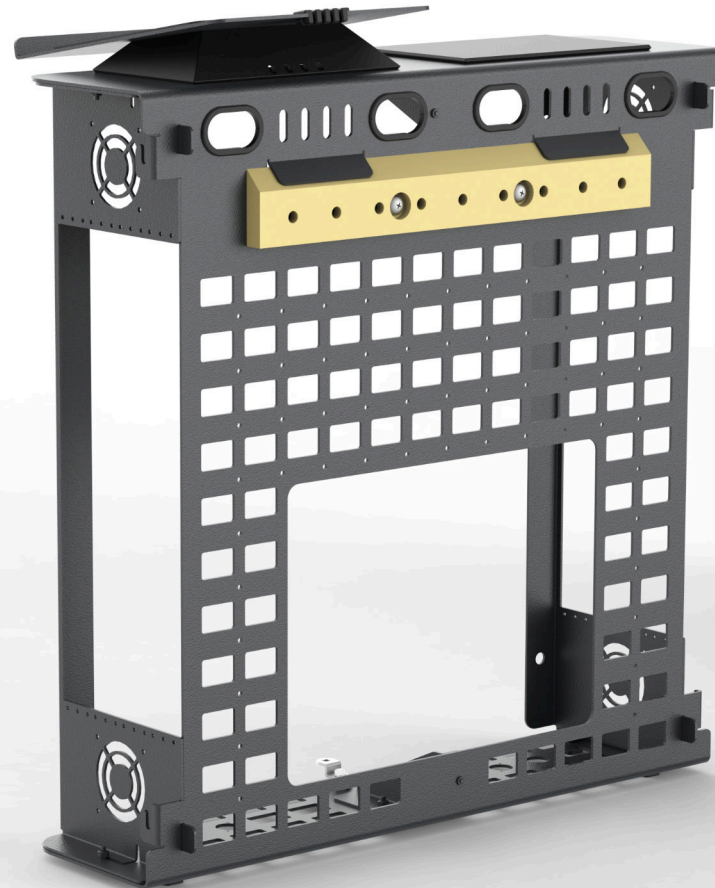

Heckler

Smart Component Mounting for Lecture Halls

Classroom Credenza Mk II
H780

Heckler

Delivering an exceptional audio-visual experience for both in-class and distance learning demands a substantial amount of hardware. Deploying this hardware across hundreds of classrooms quickly can be a daunting task. The Heckler Classroom Credenza Mk II simplifies this process by allowing hardware to be pre-configured at a central location, enabling swift and efficient mass deployment.

Features

Rigid aluminum and steel construction.

Four rack-units of component storage on each side with 10-32 threaded mounting holes.

Back wall features ample wall outlet access and Heckler Grid pattern for strapping small components and cable management.

Top surface features two Heckler console inserts - our modular, future-proofing system for integrating mic chargers, touch controllers, and more.

The bottom surface features four D-style mounting positions and Heckler Grid pattern for mounting small devices and extra cables.

Locking front panel.

Ships conveniently by small package shipping services.

Scratch & fingerprint-resistant powdercoat finish.

Maharam textile-wrapped front panel.

ADA compliant.

Heckler

Specifications

SKU	H780-BG
Color	Black Grey
Warranty	5-year limited warranty
Product Dimension	28.5 x 31.4 x 12.4 inches (725 x 737 x 314 mm)
Product Weight	40 lbs (18 kg)
Shipping Dimension	32 x 32 x 10 inches (813 x 813 x 254 mm)
Shipping Weight	45 lbs (20.4 kg)
Material	Powdercoated Aluminum Powdercoated Steel Maharam Polyester Fabric ASA plastic Urethane
Country of Origin	US
In the box	Heckler Classroom Credenza Mark II main housing Fabric-wrapped front cover Blank console insert Notebook shelf console insert Console insert floors Installation hardware