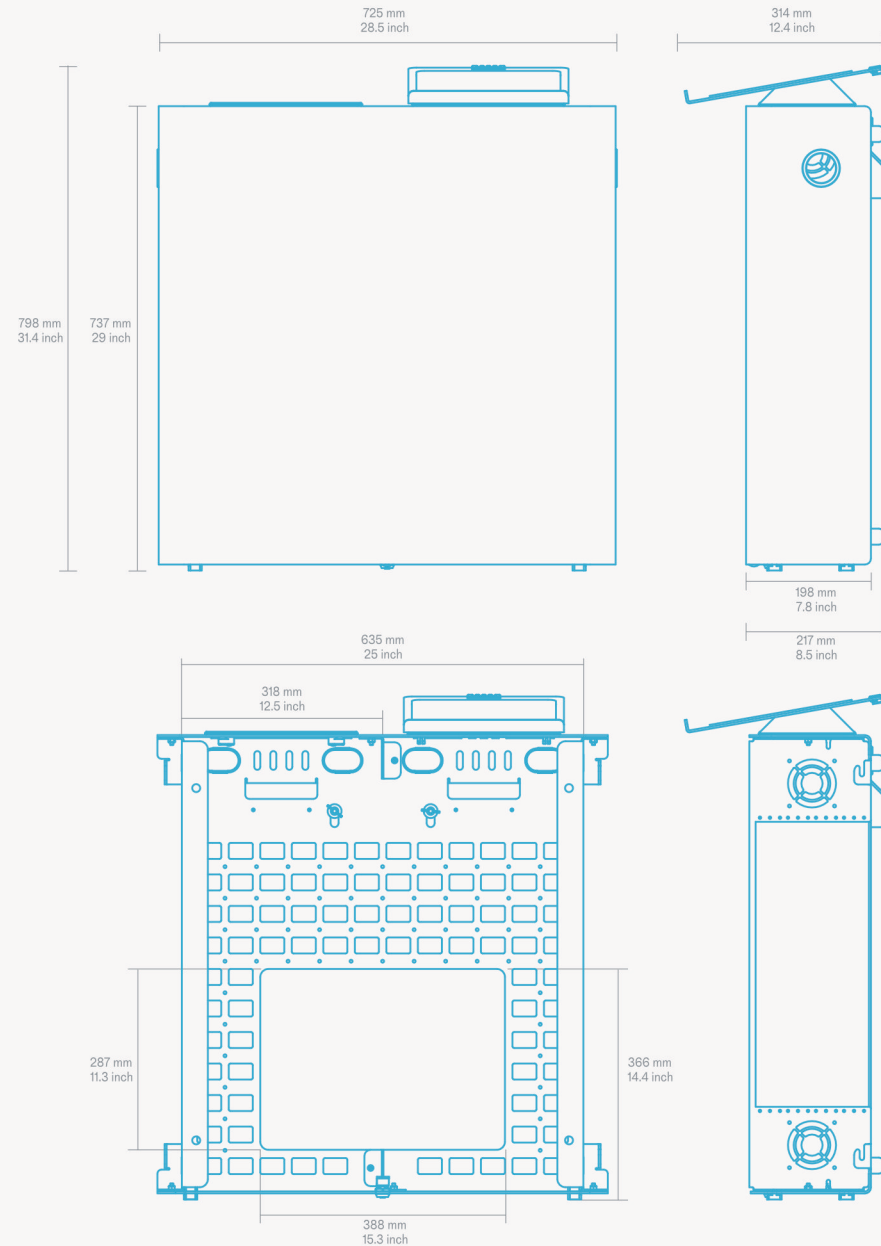

Features

Rigid aluminum and steel construction.

Four rack-units of component storage on each side with 10-32 threaded mounting holes.

Back wall features ample wall outlet access and Heckler Grid pattern for strapping small components and cable management.

Top surface features two Heckler console inserts - our modular, future-proofing system for integrating mic chargers, touch controllers, and more.

The bottom surface features four D-style mounting positions and Heckler Grid pattern for mounting small devices and extra cables.

Locking front panel.

Ships conveniently by small package shipping services.

Scratch & fingerprint-resistant powdercoat finish.

Maharam textile-wrapped front panel.

ADA compliant.

Heckler

Specifications

SKU	H780-BG
Color	Black Grey
Warranty	5-year limited warranty
Product Dimension	28.5 x 31.4 x 12.4 inches (725 x 737 x 314 mm)
Product Weight	40 lbs (18 kg)
Shipping Dimension	32 x 32 x 10 inches (813 x 813 x 254 mm)
Shipping Weight	45 lbs (20.4 kg)
Material	Powdercoated Aluminum Powdercoated Steel Maharam Polyester Fabric ASA plastic Urethane
Country of Origin	US
In the box	Heckler Classroom Credenza Mark II main housing Fabric-wrapped front cover Blank console insert Notebook shelf console insert Console insert floors Installation hardware