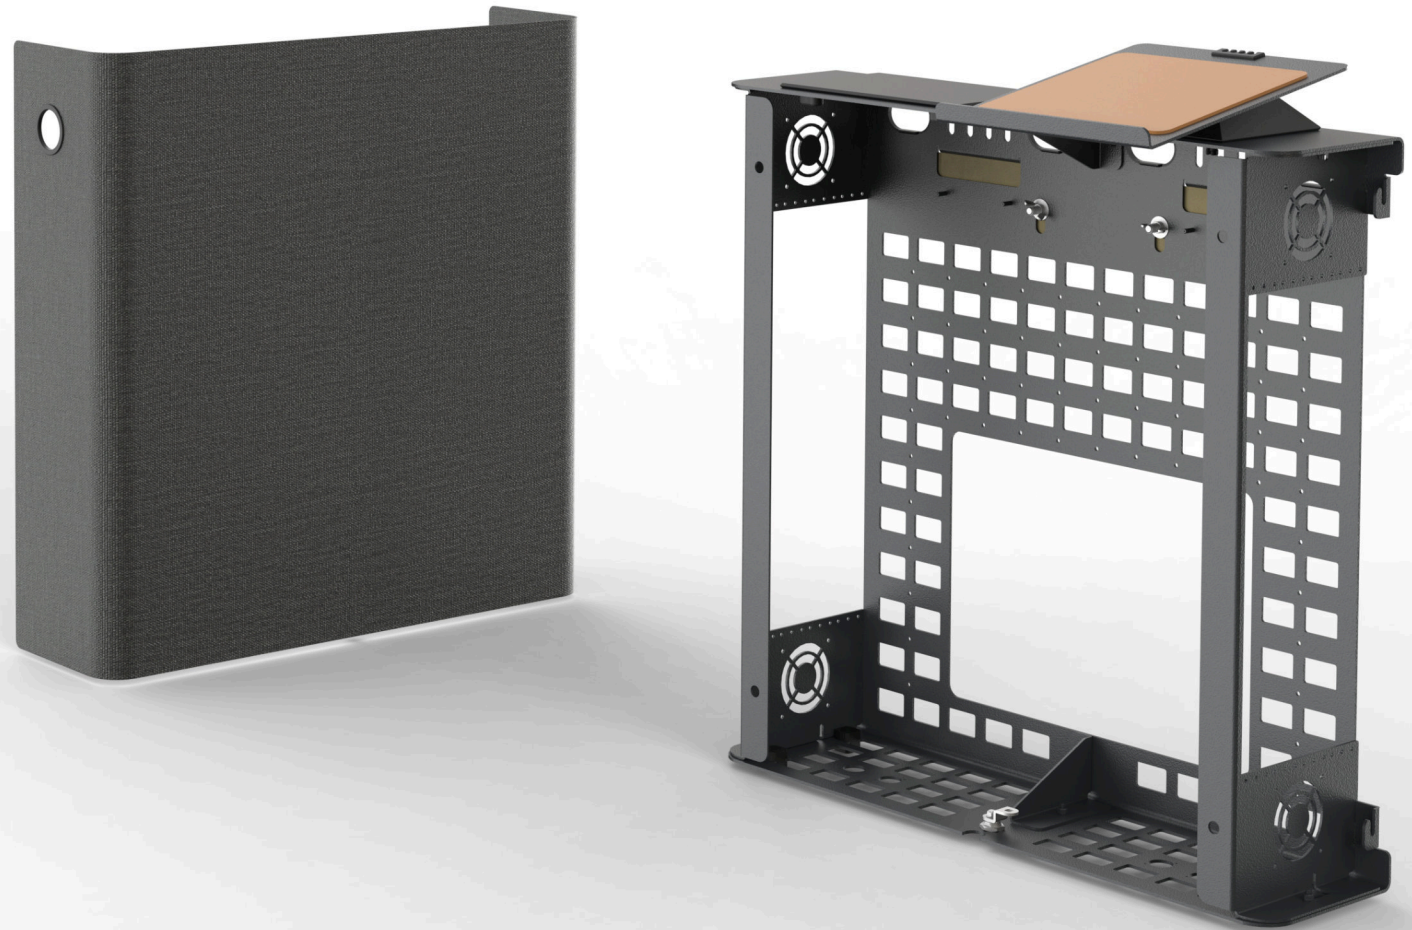

Heckler

Delivering an exceptional audio-visual experience for both in-class and distance learning demands a substantial amount of hardware. Deploying this hardware across hundreds of classrooms quickly can be a daunting task. The Heckler Classroom Credenza Mk II simplifies this process by allowing hardware to be pre-configured at a central location, enabling swift and efficient mass deployment.

Features

Rigid aluminum and steel construction.

Four rack-units of component storage on each side with 10-32 threaded mounting holes.

Back wall features ample wall outlet access and Heckler Grid pattern for strapping small components and cable management.

Top surface features two Heckler console inserts - our modular, future-proofing system for integrating mic chargers, touch controllers, and more.

The bottom surface features four D-style mounting positions and Heckler Grid pattern for mounting small devices and extra cables.

Simple wall installation via the included French cleat.