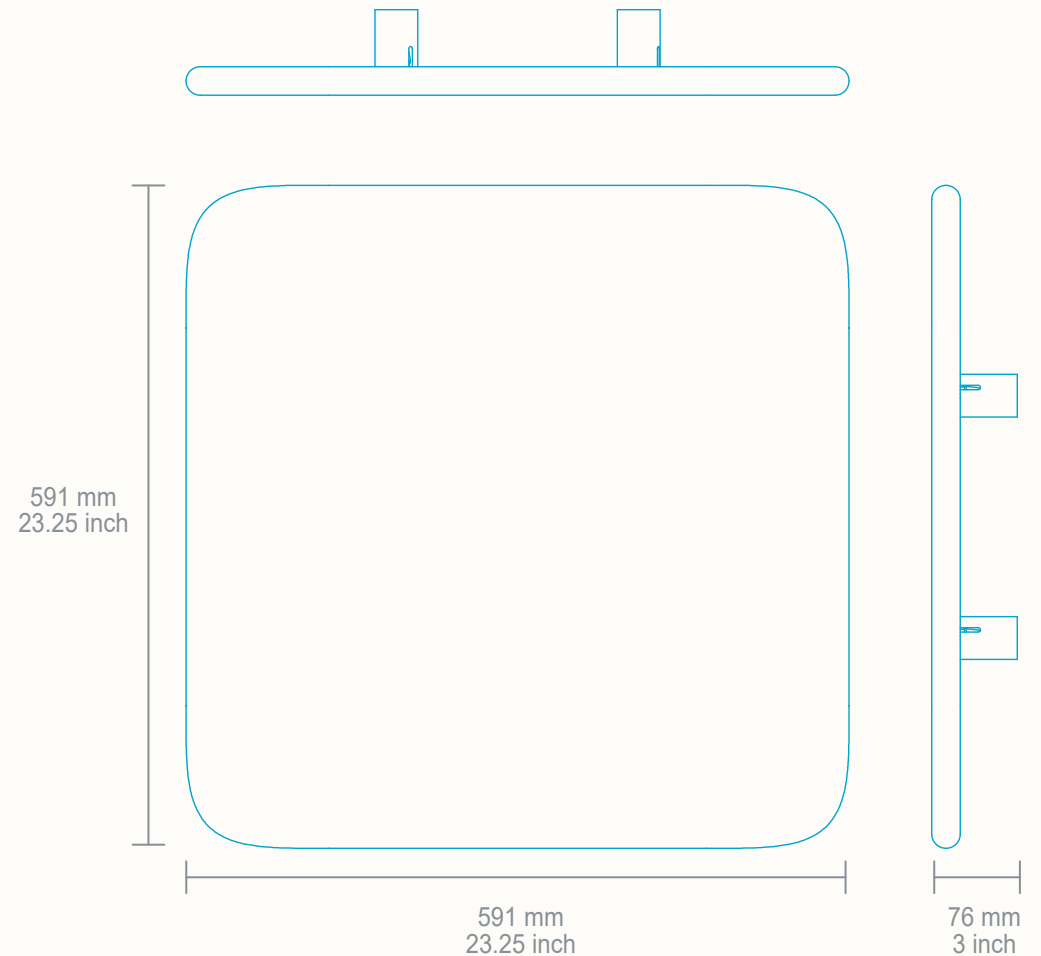

Features

Sculpted front panel, wrapped in premium Maharam fabric.

Adds three additional inches to your guide path, enabling your displays directly above each ADA Panel to protrude off your wall up to seven inches.

Install multiple ADA panel sets consecutively as needed to make large display and multiple display installations ADA compliant.

Install anywhere you want to enhance the guide path in your rooms to achieve compliance with the Americans with Disabilities Act.

Heckler

Specifications

SKU and Color	H806A-BG Black Grey H806A-OW Off White H806A-BL Blue H806A-GN Green H806A-HY Honey
Warranty	Two years
Product Dimension	23.25 x 23.25 x 3 inches (591 x 591 x 76 mm)
Product Weight	11 lbs (5 kg)
Shipping Dimension	26.5 x 26.5 x 5.5 inches (673 x 673 x 140 mm)
Shipping Weight	16 lbs (7.3 kg)
Material	ASA High-density Urethane (HDU) Front Panel wrapped with polyester fabric
Country of Origin	US
Compatibility	Designed to be installed at a height which sets some portion of the panel at 27 inches AFF to modify your room's guide path. Install ADA Panels directly under displays and other wall-mounted objects, enabling those objects to protrude up to 7 inches from the wall.
In the box	ADA Panel set (2 panels) Installation templates Assembly hardware