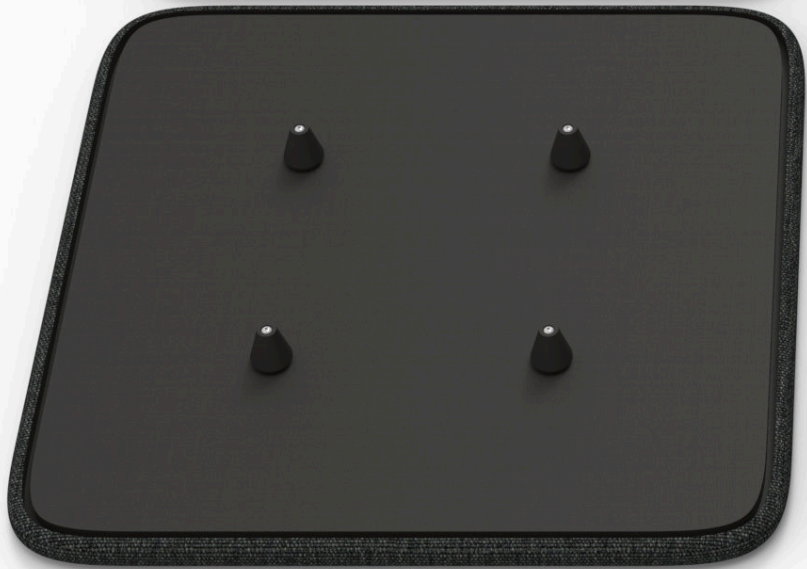

Features

Sculpted front panel, wrapped in premium Maharam fabric.

Adds three additional inches to your guide path, enabling your displays directly above each ADA Panel to protrude off your wall up to seven inches.

Easy assembly and installation.

Enables individuals using their hand or cane to navigate the perimeter of your spaces to avoid collisions with displays and other wall-mounted equipment.

Designed to look great when mounted next to Heckler AV Wall and Heckler AV Credenza.

Install multiple ADA panel sets consecutively as needed to make large display and multiple display installations ADA compliant.

Install anywhere you want to enhance the guide path in your rooms to achieve compliance with the Americans with Disabilities Act.

Heckler

Specifications

SKU and Color	H806A-BG Black Grey H806A-OW Off White H806A-BL Blue H806A-GN Green H806A-HY Honey
Warranty	Two years
Product Dimension	23.25 x 23.25 x 3 inches (591 x 591 x 76 mm)
Product Weight	11 lbs (5 kg)
Shipping Dimension	26.5 x 26.5 x 5.5 inches (673 x 673 x 140 mm)
Shipping Weight	16 lbs (7.3 kg)
Material	ASA High-density Urethane (HDU) Front Panel wrapped with polyester fabric
Country of Origin	US
Compatibility	Designed to be installed at a height which sets some portion of the panel at 27 inches AFF to modify your room's guide path. Install ADA Panels directly under displays and other wall-mounted objects, enabling those objects to protrude up to 7 inches from the wall.
In the box	ADA Panel set (2 panels) Installation templates Assembly hardware