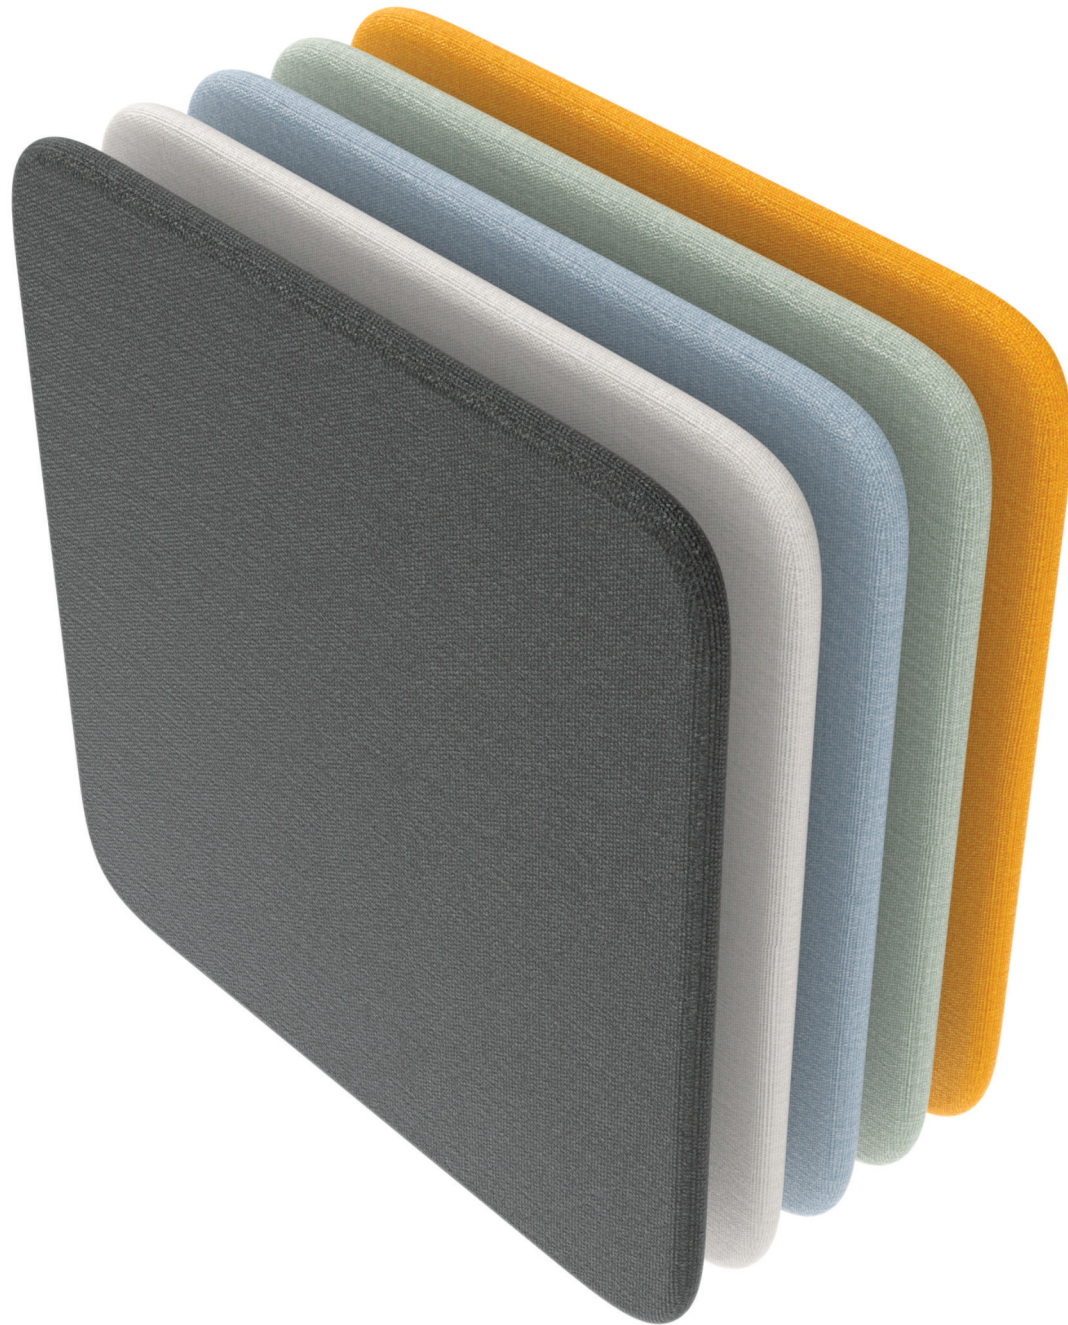

Heckler

**A simple
solution for
accessibility.**

ADA Panel Set
H806A

Heckler

Creating an ADA-compliant guide path in your meeting spaces while also creating a first-class video meeting experience is a complex challenge. With Heckler ADA Panel Sets you can solve this challenge with simplicity and style.

Features

Sculpted front panel, wrapped in premium Maharam fabric.

Adds three additional inches to your guide path, enabling your displays directly above each ADA Panel to protrude off your wall up to seven inches.

Easy assembly and installation.

Enables individuals using their hand or cane to navigate the perimeter of your spaces to avoid collisions with displays and other wall-mounted equipment.

Designed to look great when mounted next to Heckler AV Wall and Heckler AV Credenza.

Heckler

Specifications

SKU and Color	H806A-BG Black Grey H806A-OW Off White H806A-BL Blue H806A-GN Green H806A-HY Honey
Warranty	Two years
Product Dimension	23.25 x 23.25 x 3 inches (591 x 591 x 76 mm)
Product Weight	11 lbs (5 kg)
Shipping Dimension	26.5 x 26.5 x 5.5 inches (673 x 673 x 140 mm)
Shipping Weight	16 lbs (7.3 kg)
Material	ASA High-density Urethane (HDU) Front Panel wrapped with polyester fabric
Country of Origin	US
Compatibility	Designed to be installed at a height which sets some portion of the panel at 27 inches AFF to modify your room's guide path. Install ADA Panels directly under displays and other wall-mounted objects, enabling those objects to protrude up to 7 inches from the wall.
In the box	ADA Panel set (2 panels) Installation templates Assembly hardware