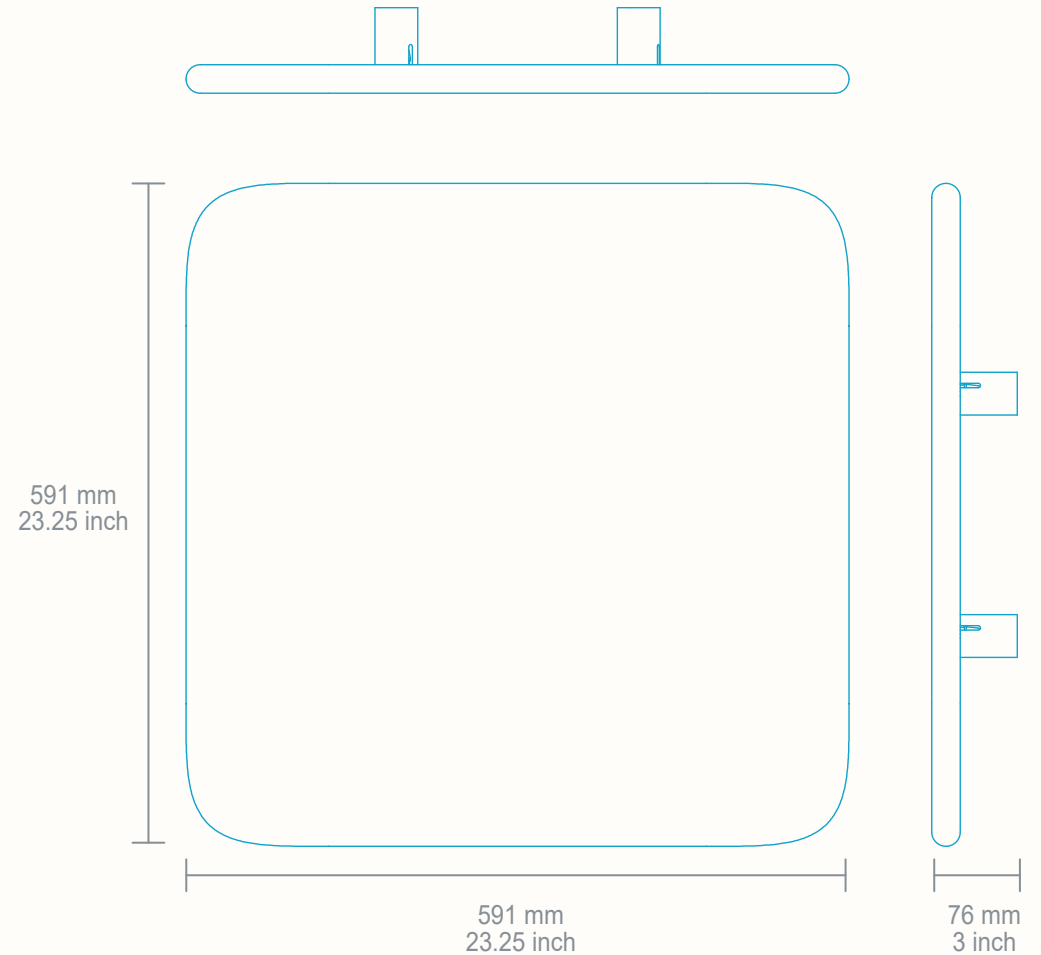

Features

Sculpted front panel, wrapped in premium Maharam fabric.

Adds three additional inches to your guide path, enabling your displays directly above each ADA Panel to protrude off your wall up to seven inches.

Install multiple ADA panel sets consecutively as needed to make large display and multiple display installations ADA compliant.

Install anywhere you want to enhance the guide path in your rooms to achieve compliance with the Americans with Disabilities Act.

Heckler

Specifications

SKU and Color	H806A-BG Black Grey H806A-OW Off White H806A-BL Blue H806A-GN Green H806A-HY Honey
Warranty	Two years
Product Dimension	23.25 x 23.25 x 3 inches (591 x 591 x 76 mm)
Product Weight	11 lbs (5 kg)
Shipping Dimension	26.5 x 26.5 x 5.5 inches (673 x 673 x 140 mm)
Shipping Weight	16 lbs (7.3 kg)
Material	ASA High-density Urethane (HDU) Front Panel wrapped with polyester fabric
Country of Origin	US
Compatibility	Designed to be installed at a height which sets some portion of the panel at 27 inches AFF to modify your room's guide path. Install ADA Panels directly under displays and other wall-mounted objects, enabling those objects to protrude up to 7 inches from the wall.
In the box	ADA Panel set (2 panels) Installation templates Assembly hardware