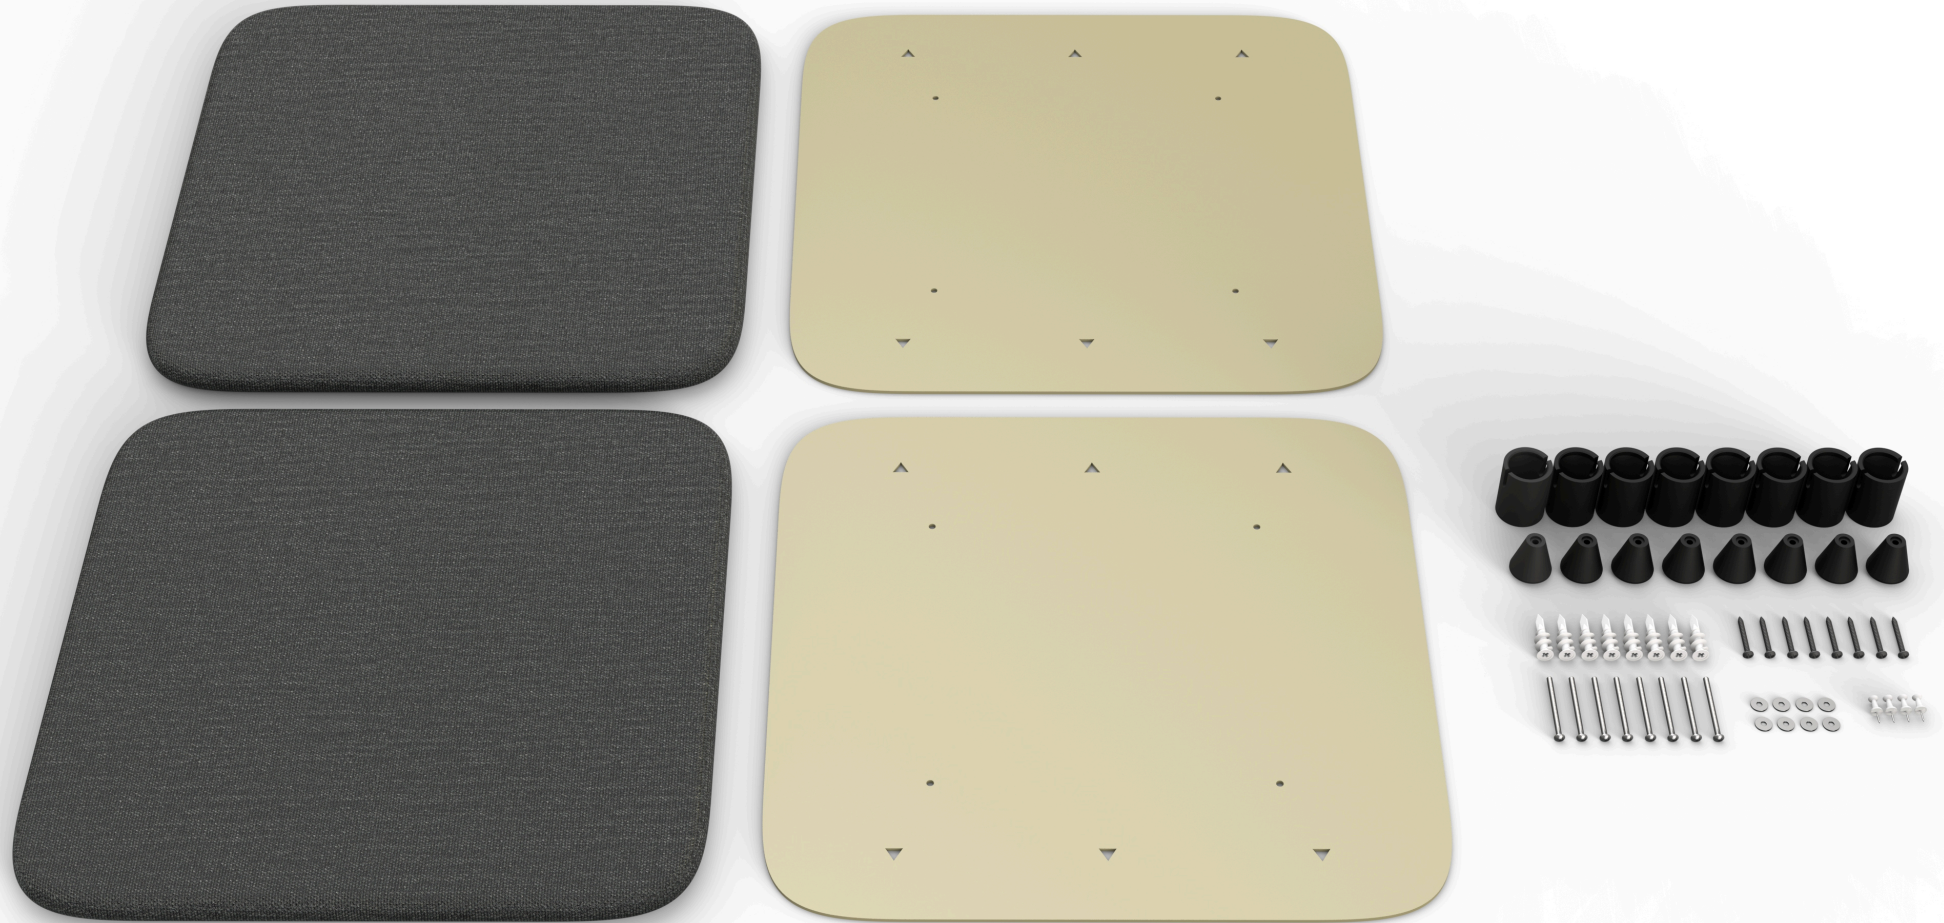

Features

Provides a tactile guide for individuals using a hand or cane, helping them safely navigate the perimeter of your space and avoid collisions with displays and wall-mounted equipment.

Sculpted front panel, wrapped in premium Maharam fabric.

Adds three additional inches to your guide path, enabling your displays and video meeting gear directly above each ADA Panel to protrude off your wall up to seven inches.

Installs in minutes, with common tool. Mounting templates are included.

Install multiple panels to solve accessibility issues for any video meeting wall.

In the box

Heckler

Specifications

SKU and Color	H808-BG Black Grey H808-OW Off White H808-BL Blue H808-GN Green H808-HY Honey
Warranty	Two years
Product Dimension	19.5 x 19.5 x 3 inches (495 x 495 x 76 mm)
Product Weight	8.5 lbs (3.9 kg)
Shipping Dimension	22 x 22 x 3 inches (559 x 559 x 51 mm)
Shipping Weight	10 lbs (4.6 kg)
Material	ASA High-density Urethane (HDU) Front Panel wrapped with polyester fabric
Country of Origin	US
Compatibility	Designed to be installed at a height which sets some portion of the panel at 27 inches AFF to modify your room's guide path. Install ADA Panels directly under displays and other wall-mounted objects, enabling those objects to protrude up to 7 inches from the wall.
In the box	ADA Panel Pair 20x20 Installation templates Drywall anchors and screws Panel-mounting hardware