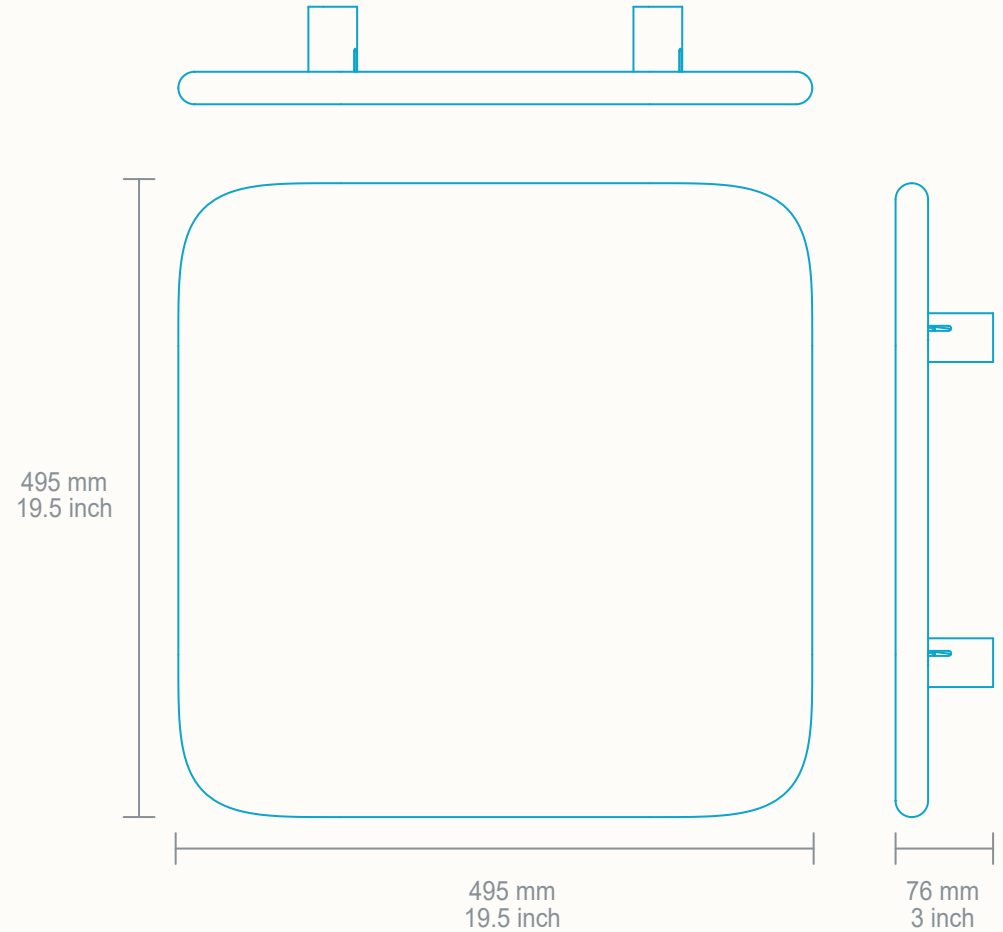

Adds three additional inches to your guide path, enabling your displays and video meeting gear directly above each ADA Panel to protrude off your wall up to seven inches.

Installs in minutes, with common tool. Mounting templates are included.

Install multiple panels to solve accessibility issues for any video meeting wall.

In the box

Heckler

Specifications

SKU and Color	H808-BG Black Grey H808-OW Off White H808-BL Blue H808-GN Green H808-HY Honey
Warranty	Two years
Product Dimension	19.5 x 19.5 x 3 inches (495 x 495 x 76 mm)
Product Weight	8.5 lbs (3.9 kg)
Shipping Dimension	22 x 22 x 3 inches (559 x 559 x 51 mm)
Shipping Weight	10 lbs (4.6 kg)
Material	ASA High-density Urethane (HDU) Front Panel wrapped with polyester fabric
Country of Origin	US
Compatibility	Designed to be installed at a height which sets some portion of the panel at 27 inches AFF to modify your room's guide path. Install ADA Panels directly under displays and other wall-mounted objects, enabling those objects to protrude up to 7 inches from the wall.
In the box	ADA Panel Pair 20x20 Installation templates Drywall anchors and screws Panel-mounting hardware