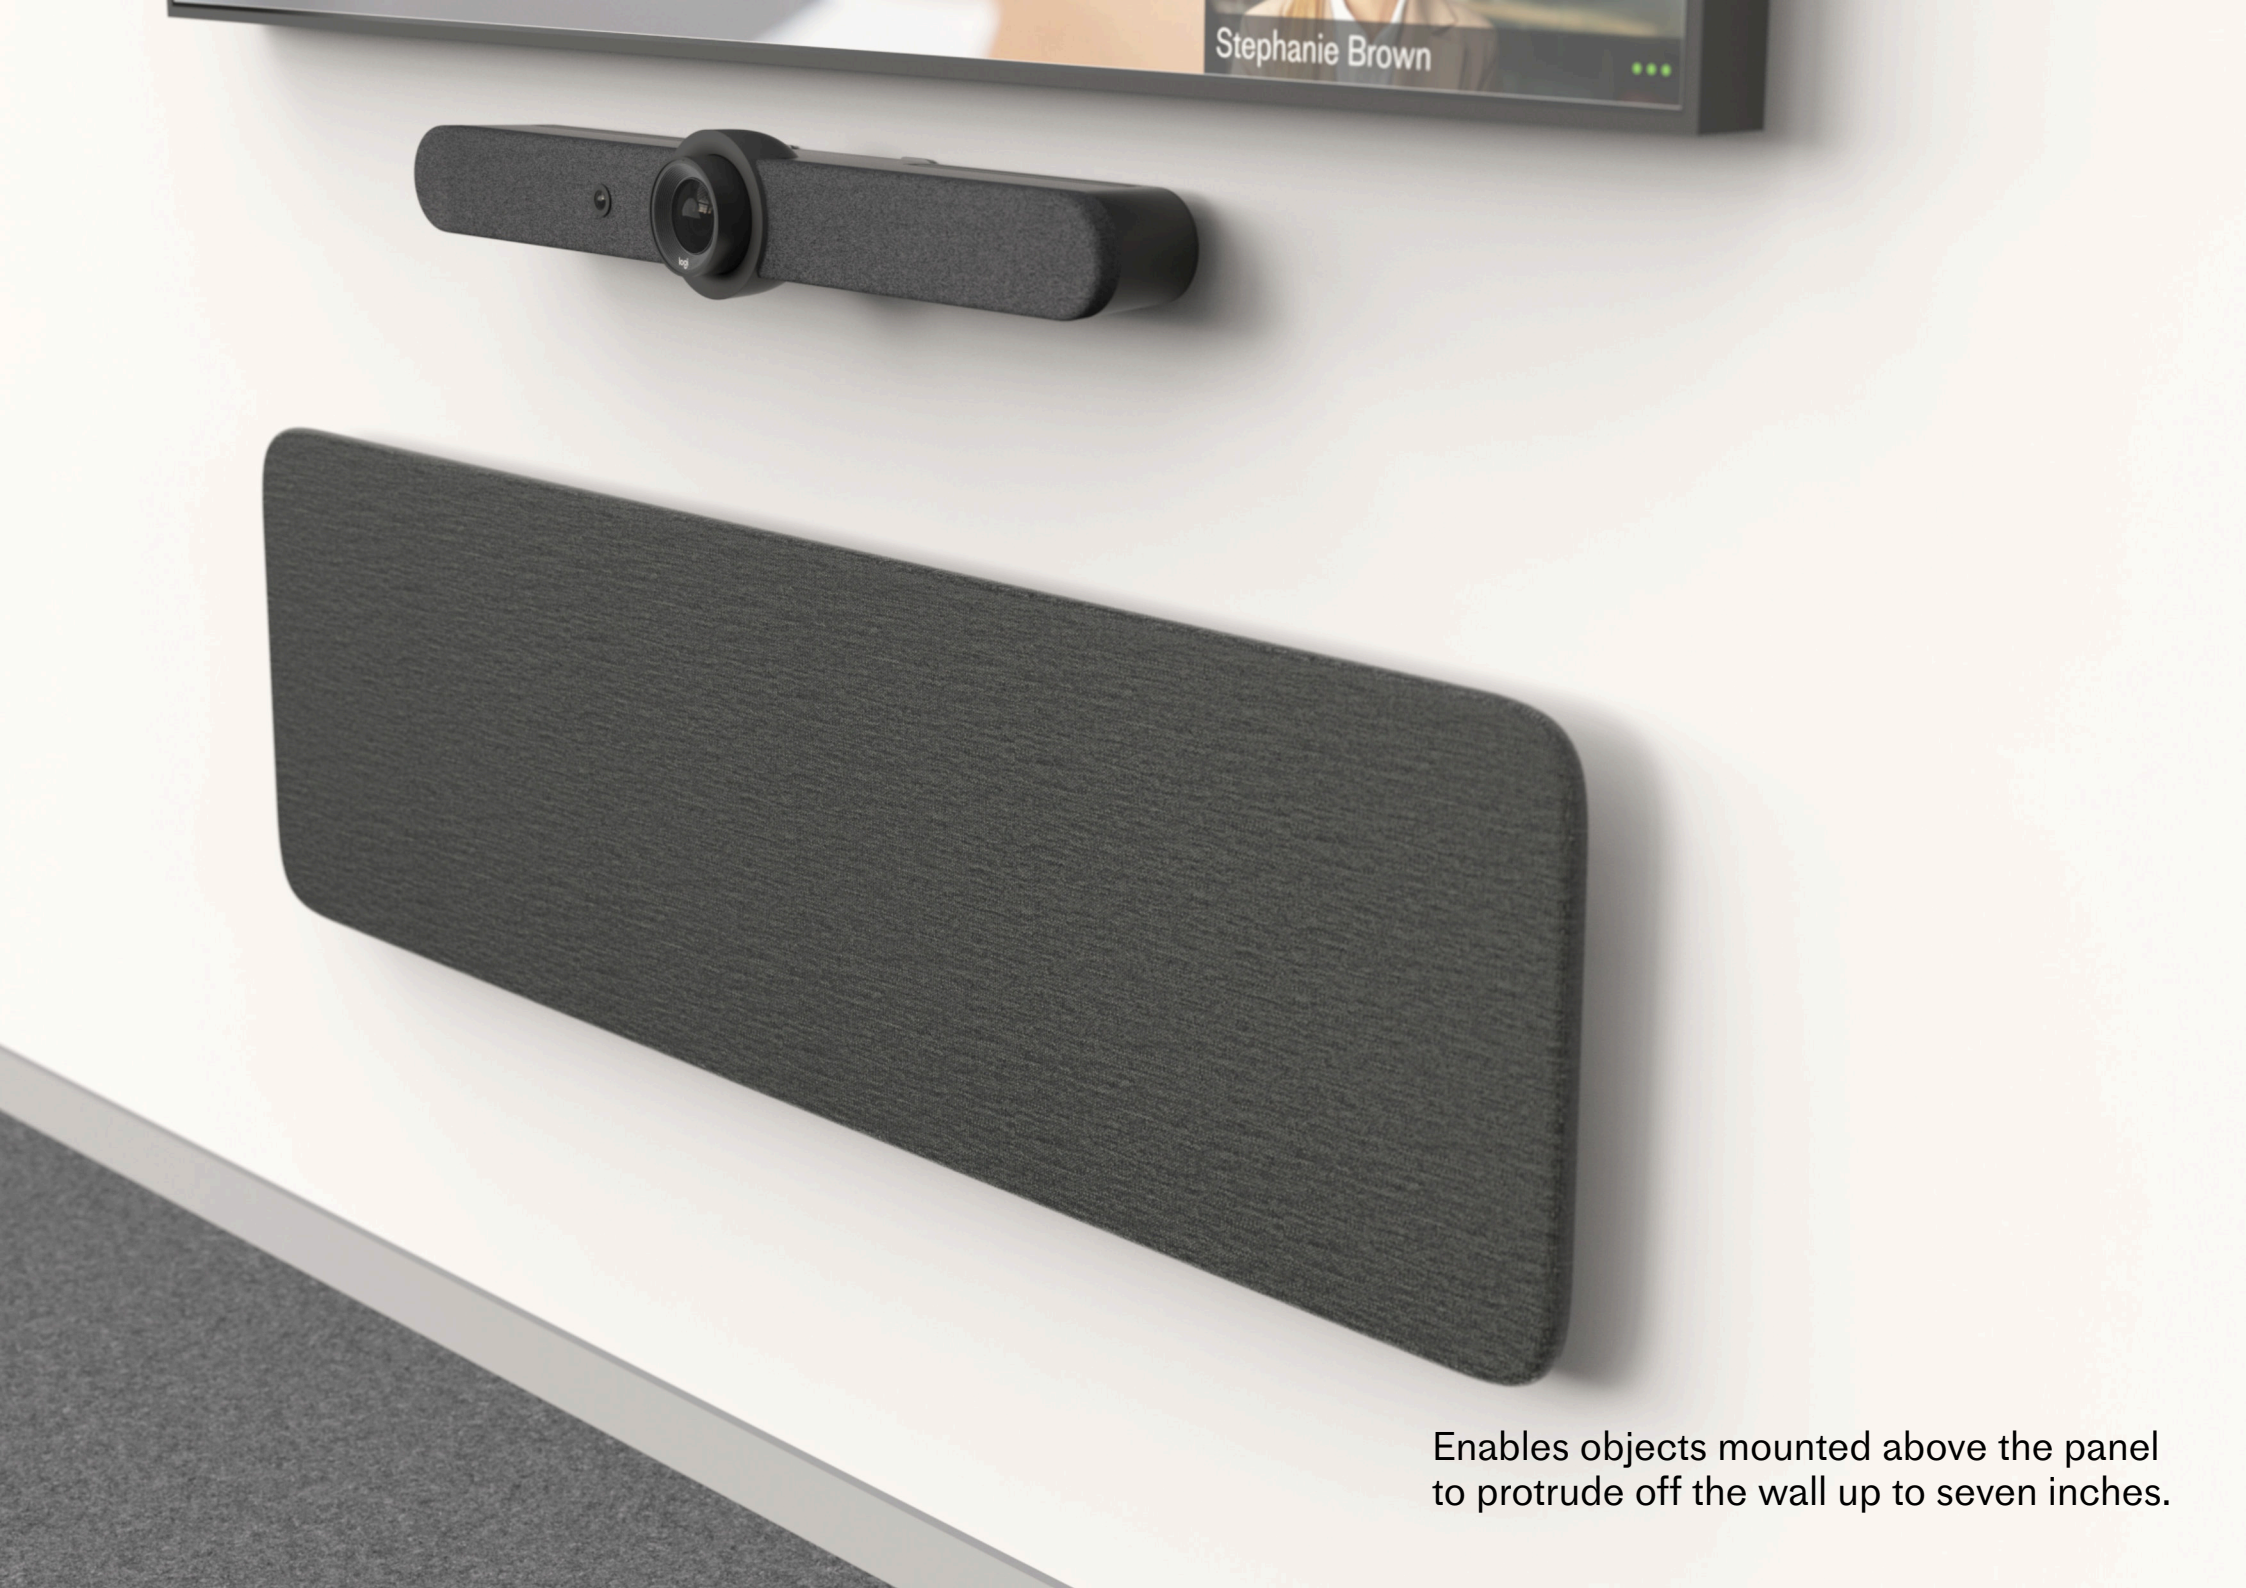

Heckler

**A simple
solution for
accessibility.**

Heckler ADA Panel 68x20
H809

An 86-inch display is shown.

Shown in combination with H808 Heckler ADA Panel Pair 20x20. Sold separately.

Enables objects mounted above the panel to protrude off the wall up to seven inches.

Features

Provides a tactile guide for individuals using a hand or cane, helping them safely navigate the perimeter of your space and avoid collisions with displays and wall-mounted equipment

Sculpted front panel, wrapped in premium Maharam fabric.

Adds three additional inches to your guide path, enabling your displays and video meeting gear directly above each ADA Panel to protrude off your wall up to seven inches.

Installs in minutes, with common tool. Mounting templates are included.

Install multiple panels to solve accessibility issues for any video meeting wall.

In the box

Heckler

Specifications

| | |
|--------------------|---|
| SKU and Color | H809-BG Black Grey H809-OW Off White H809-BL Blue H809-GN Green H809-HY Honey |
| Warranty | Two years |
| Product Dimension | 68 x 19.5 x 3 inches (1727 x 495 x 76 mm) |
| Product Weight | 15 lbs (6.8 kg) |
| Shipping Dimension | 71 x 22 x 5 inches (1803 x 559 x 127 mm) |
| Shipping Weight | 25 lbs (11.3 kg) |
| Material | ASA High-density Urethane (HDU) Front Panel wrapped with polyester fabric |
| Country of Origin | US |
| Compatibility | Designed to be installed at a height which sets some portion of the panel at 27 inches AFF to modify your room's guide path. Install ADA Panels directly under displays and other wall-mounted objects, enabling those objects to protrude up to 7 inches from the wall. |
| In the box | ADA Panel 68x20 Installation template Drywall anchors and screws Panel-mounting hardware |