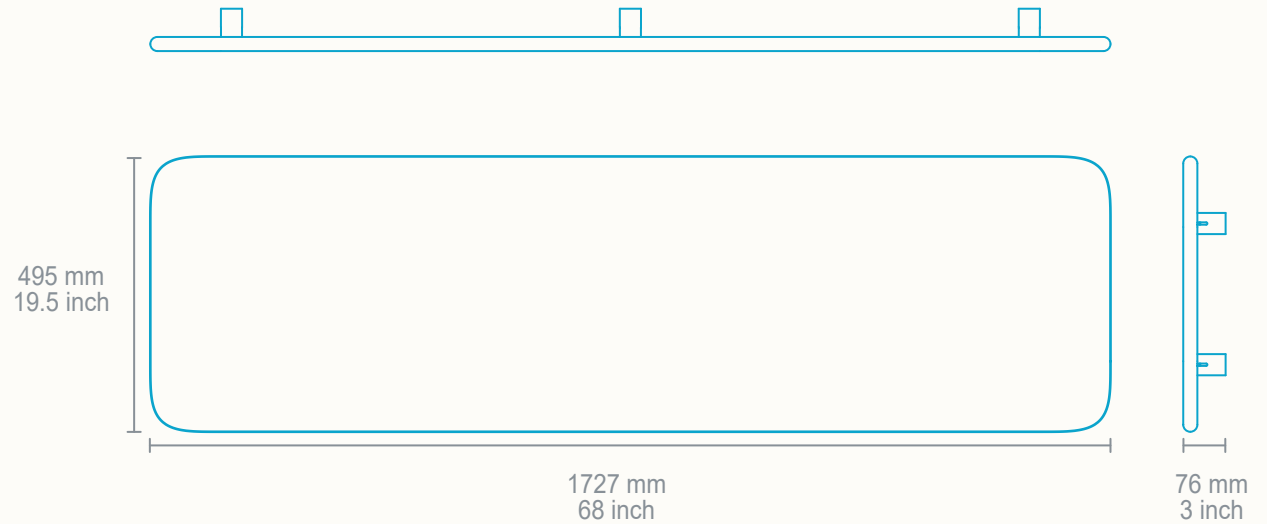

Heckler

**A simple
solution for
accessibility.**

Heckler ADA Panel 68x20
H809

An 86-inch display is shown.

Shown in combination with H808 Heckler ADA Panel Pair 20x20. Sold separately.

Enables objects mounted above the panel to protrude off the wall up to seven inches.

Adds three additional inches to your guide path, enabling your displays and video meeting gear directly above each ADA Panel to protrude off your wall up to seven inches.

Installs in minutes, with common tool. Mounting templates are included.

Install multiple panels to solve accessibility issues for any video meeting wall.

In the box

Heckler

Specifications

| | |
|--------------------|---|
| SKU and Color | H809-BG Black Grey H809-OW Off White H809-BL Blue H809-GN Green H809-HY Honey |
| Warranty | Two years |
| Product Dimension | 68 x 19.5 x 3 inches (1727 x 495 x 76 mm) |
| Product Weight | 15 lbs (6.8 kg) |
| Shipping Dimension | 71 x 22 x 5 inches (1803 x 559 x 127 mm) |
| Shipping Weight | 25 lbs (11.3 kg) |
| Material | ASA High-density Urethane (HDU) Front Panel wrapped with polyester fabric |
| Country of Origin | US |
| Compatibility | Designed to be installed at a height which sets some portion of the panel at 27 inches AFF to modify your room's guide path. Install ADA Panels directly under displays and other wall-mounted objects, enabling those objects to protrude up to 7 inches from the wall. |
| In the box | ADA Panel 68x20 Installation template Drywall anchors and screws Panel-mounting hardware |