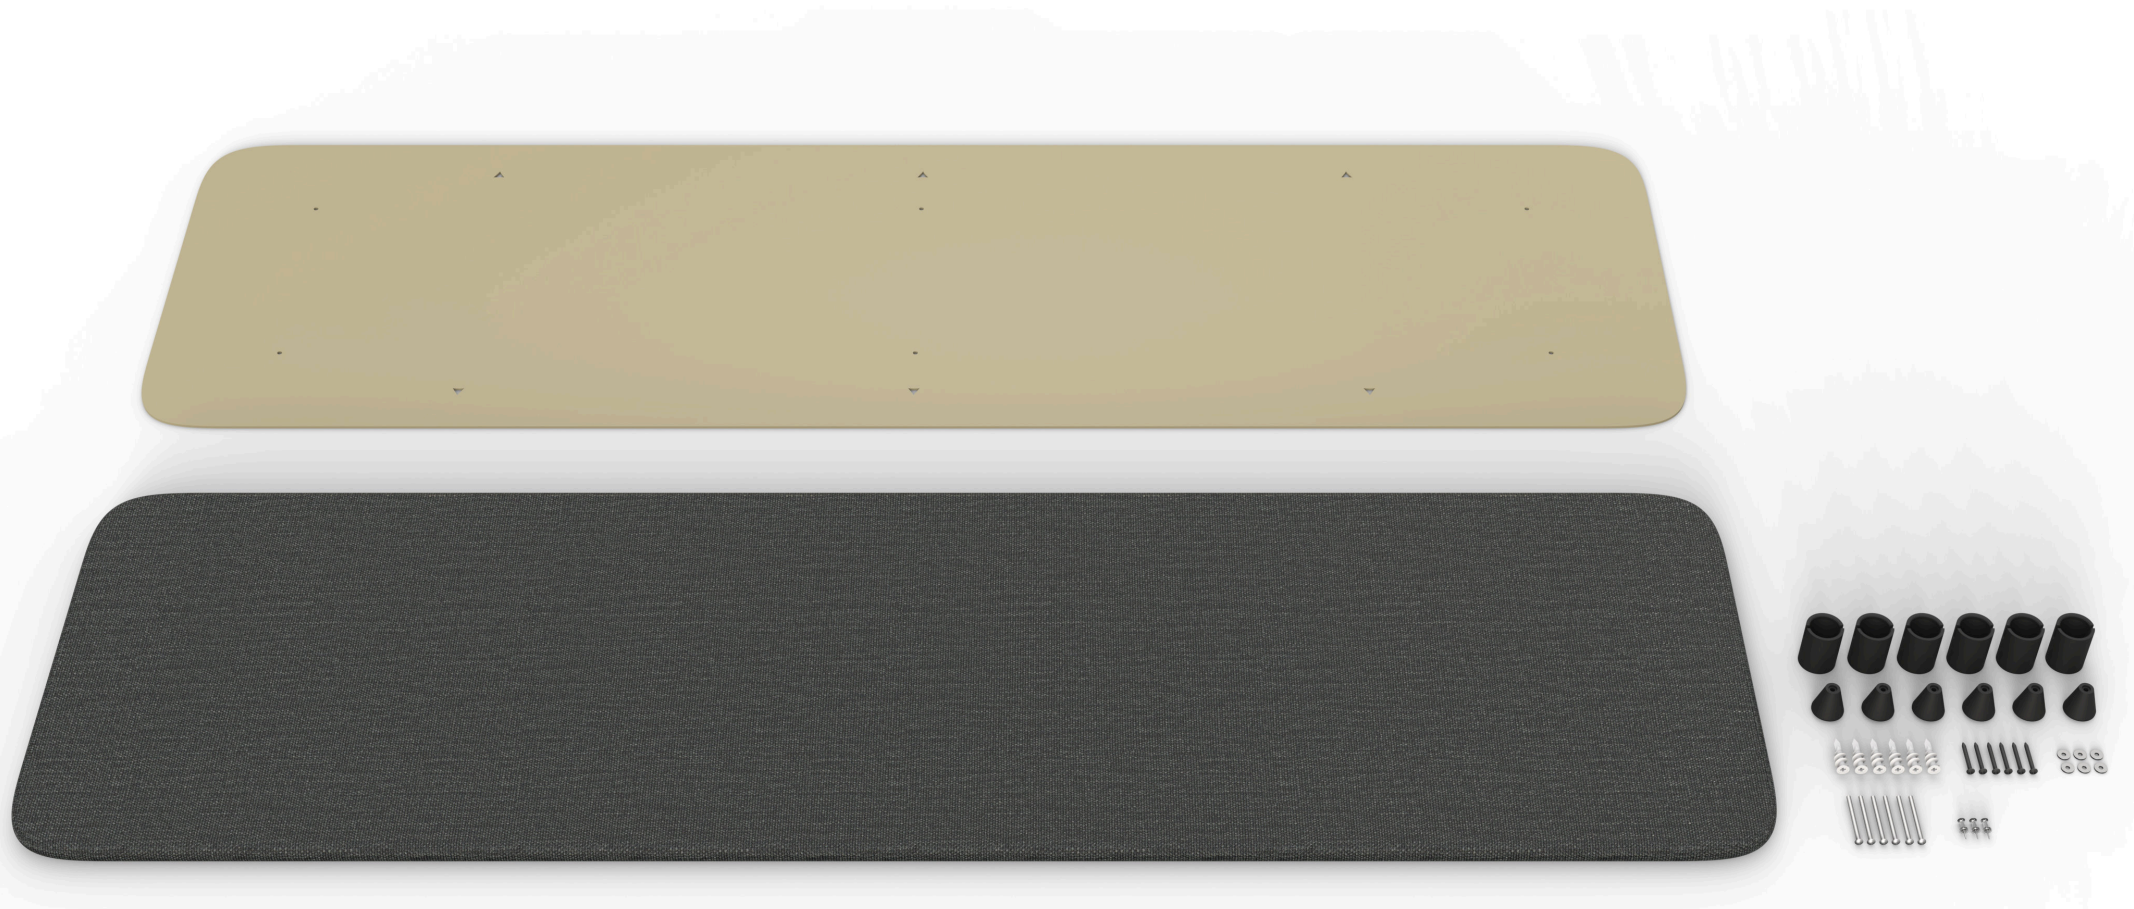

Available in five stock Maharam textiles.
Additional textile options are available by request.

Heckler

Designing ADA-compliant meeting spaces while delivering a first-class experience can be a complex challenge. Heckler ADA Panels offer a seamless solution—combining accessibility, simplicity, and modern design to enhance any meeting space with style.

Features

Provides a tactile guide for individuals using a hand or cane, helping them safely navigate the perimeter of your space and avoid collisions with displays and wall-mounted equipment

Sculpted front panel, wrapped in premium Maharam fabric.

Adds three additional inches to your guide path, enabling your displays and video meeting gear directly above each ADA Panel to protrude off your wall up to seven inches.

Installs in minutes, with common tool. Mounting templates are included.

Install multiple panels to solve accessibility issues for any video meeting wall.

In the box

Heckler

Specifications

| | |
|--------------------|---|
| SKU and Color | H809-BG Black Grey H809-OW Off White H809-BL Blue H809-GN Green H809-HY Honey |
| Warranty | Two years |
| Product Dimension | 68 x 19.5 x 3 inches (1727 x 495 x 76 mm) |
| Product Weight | 15 lbs (6.8 kg) |
| Shipping Dimension | 71 x 22 x 5 inches (1803 x 559 x 127 mm) |
| Shipping Weight | 25 lbs (11.3 kg) |
| Material | ASA High-density Urethane (HDU) Front Panel wrapped with polyester fabric |
| Country of Origin | US |
| Compatibility | Designed to be installed at a height which sets some portion of the panel at 27 inches AFF to modify your room's guide path. Install ADA Panels directly under displays and other wall-mounted objects, enabling those objects to protrude up to 7 inches from the wall. |
| In the box | ADA Panel 68x20 Installation template Drywall anchors and screws Panel-mounting hardware |