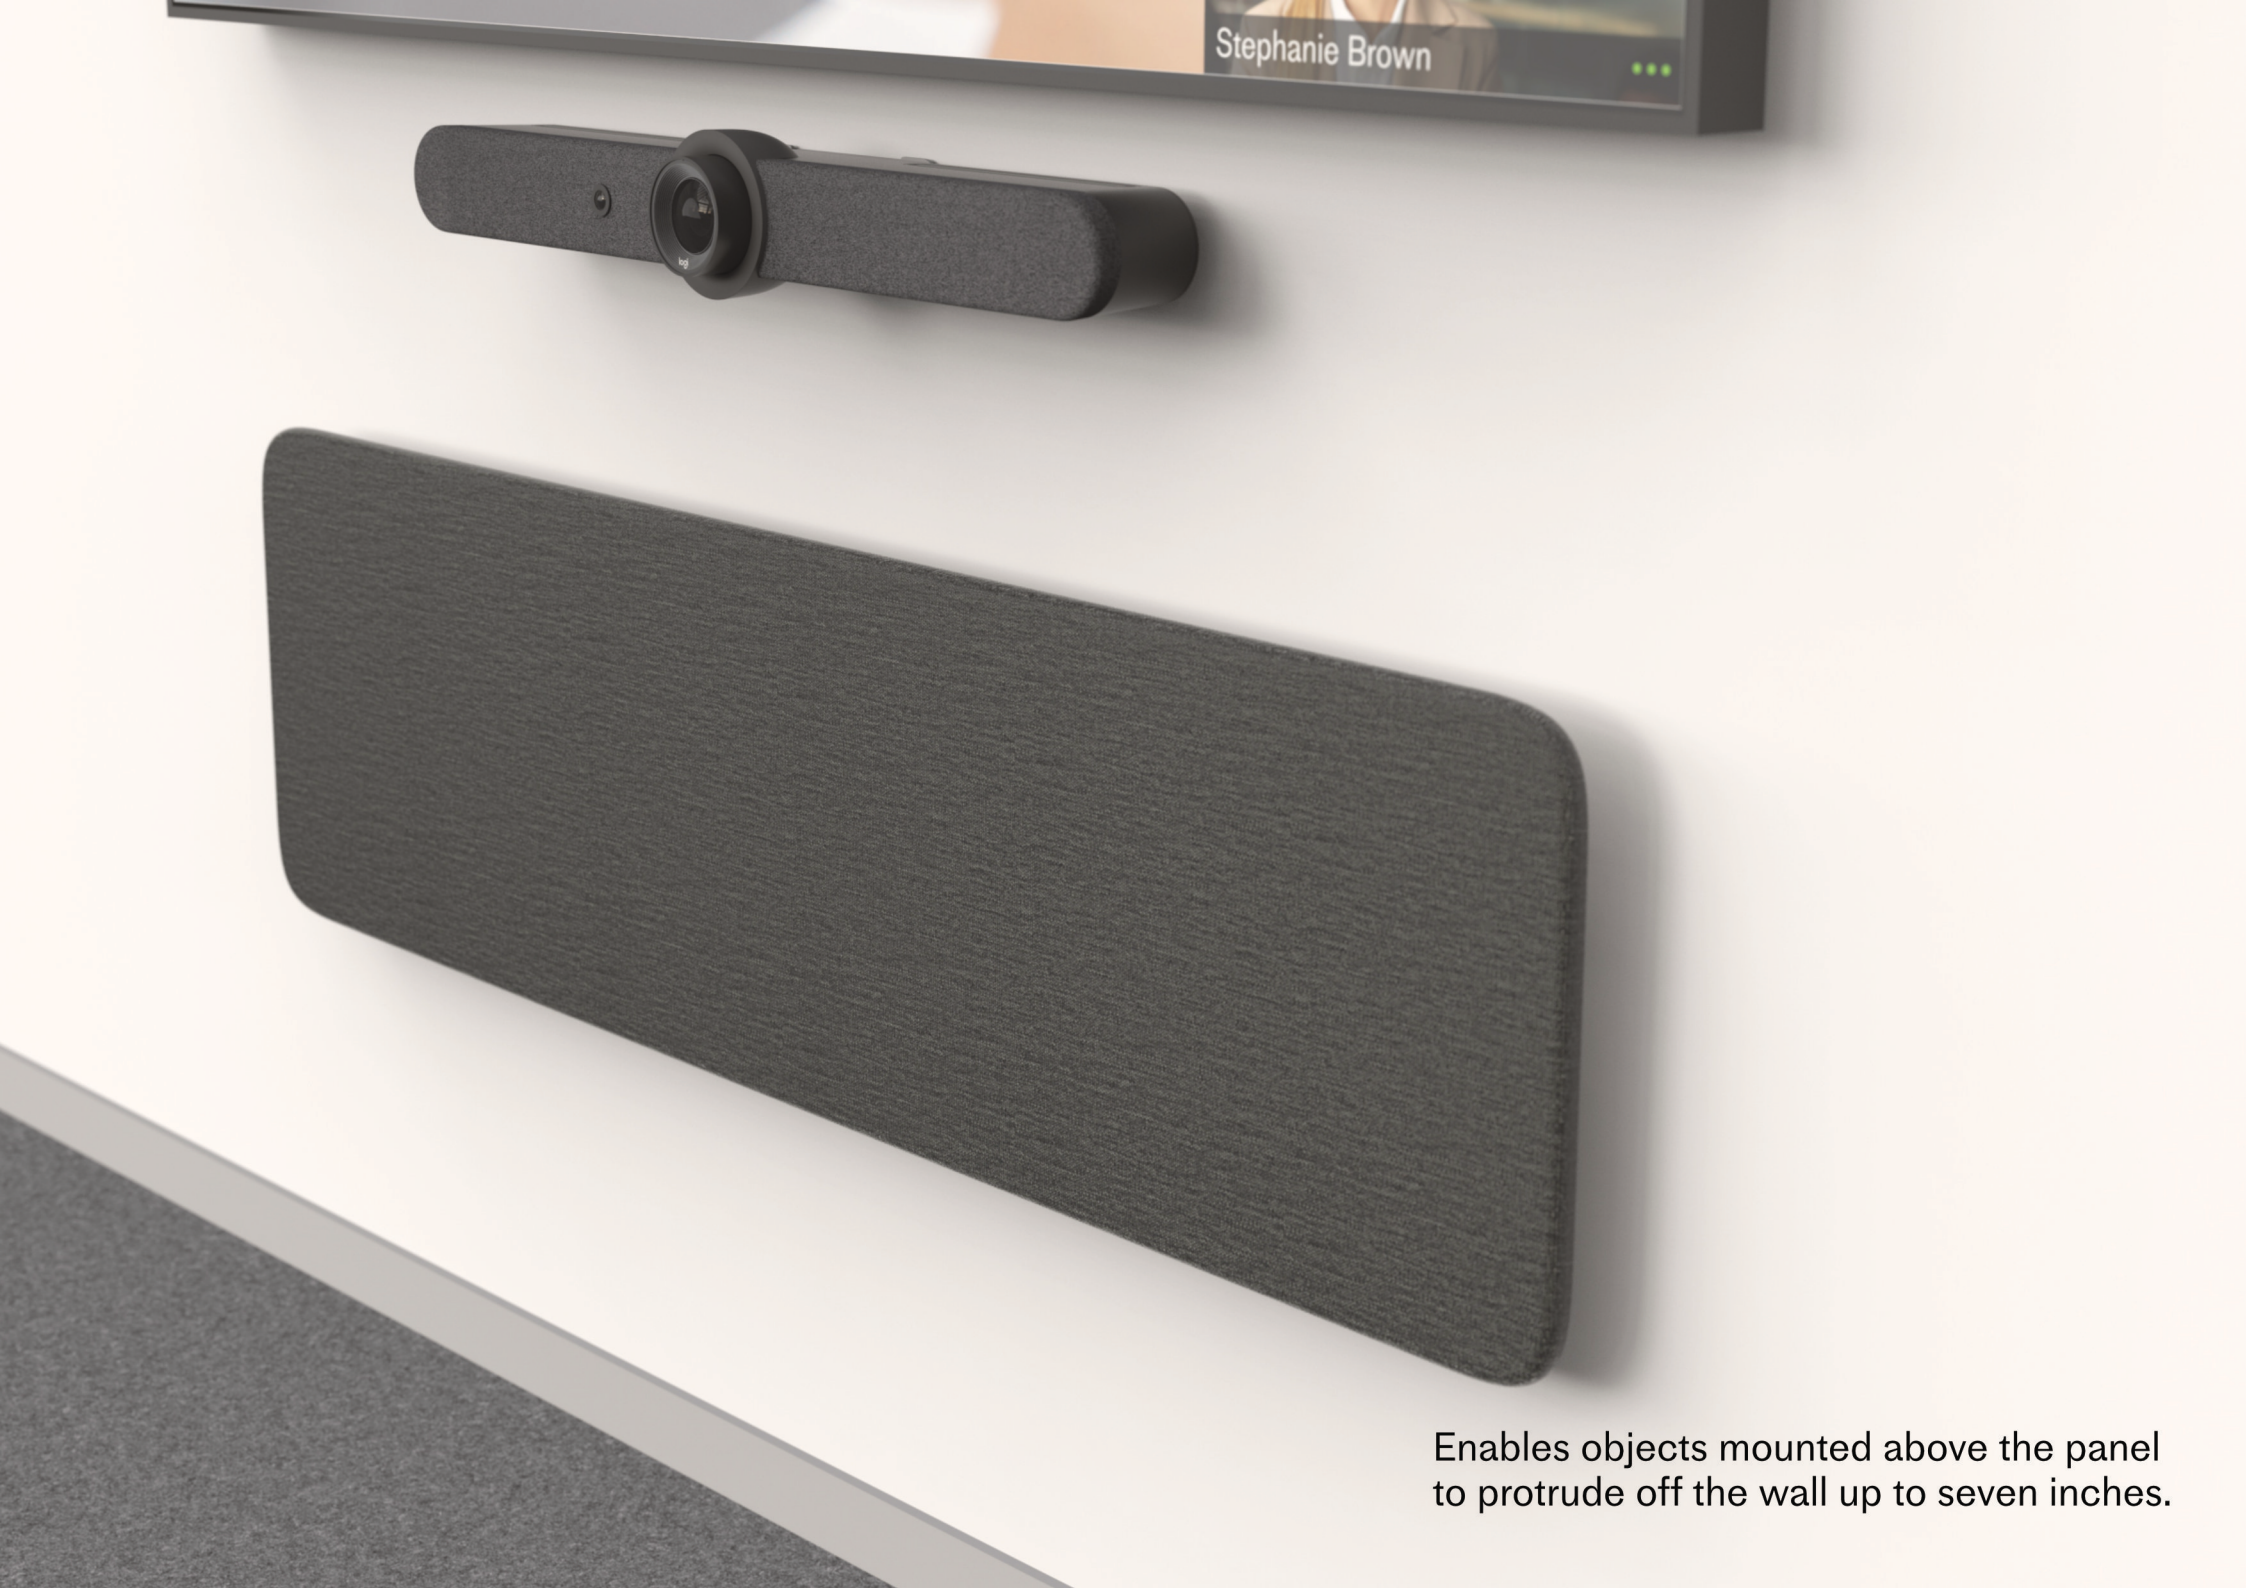

Heckler

**A simple  
solution for  
accessibility.**

Heckler ADA Panel 68x20  
H809

An 86-inch display is shown.

Shown in combination with H808 Heckler ADA Panel Pair 20x20. Sold separately.

Enables objects mounted above the panel to protrude off the wall up to seven inches.

# Heckler

Designing ADA-compliant meeting spaces while delivering a first-class experience can be a complex challenge. Heckler ADA Panels offer a seamless solution—combining accessibility, simplicity, and modern design to enhance any meeting space with style.

## Features

Provides a tactile guide for individuals using a hand or cane, helping them safely navigate the perimeter of your space and avoid collisions with displays and wall-mounted equipment

Sculpted front panel, wrapped in premium Maharam fabric.

Adds three additional inches to your guide path, enabling your displays and video meeting gear directly above each ADA Panel to protrude off your wall up to seven inches.

Installs in minutes, with common tool. Mounting templates are included.