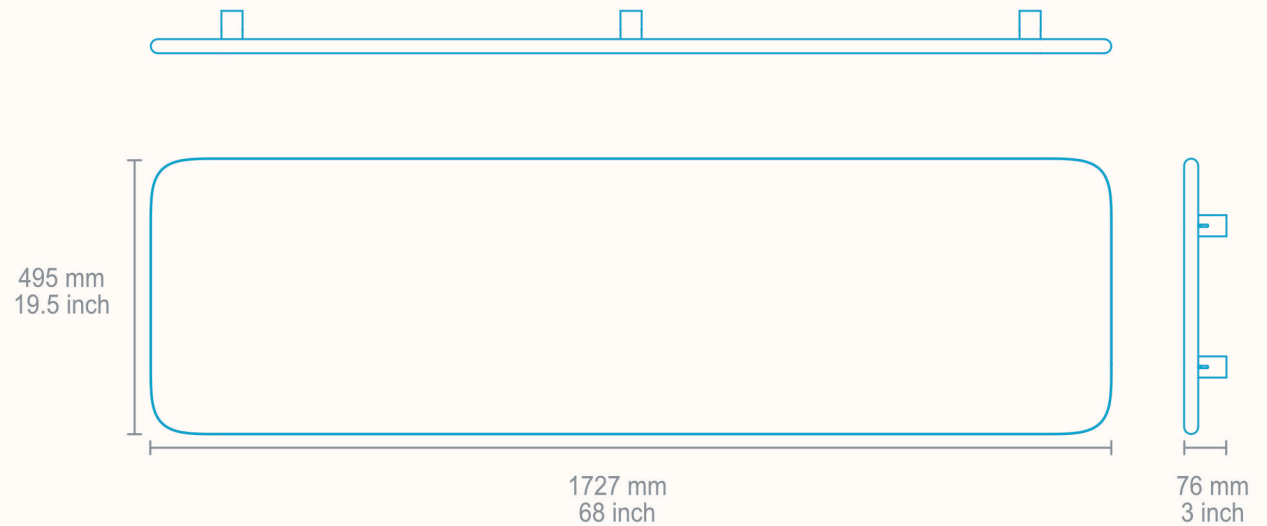

Adds three additional inches to your guide path, enabling your displays and video meeting gear directly above each ADA Panel to protrude off your wall up to seven inches.

Installs in minutes, with common tool. Mounting templates are included.

## Specifications

SKU and Color	H809-BG Black Grey H809-OW Off White H809-BL Blue H809-GN Green H809-HY Honey
Warranty	Two years
Product Dimension	68 x 19.5 x 3 inches (1727 x 495 x 76 mm)
Product Weight	15 lbs (6.8 kg)
Shipping Dimension	71 x 22 x 5 inches (1803 x 559 x 127 mm)
Shipping Weight	25 lbs (11.3 kg)
Material	ASA High-density Urethane (HDU) Front Panel wrapped with polyester fabric
Country of Origin	US
Compatibility	Designed to be installed at a height which sets some portion of the panel at 27 inches AFF to modify your room's guide path.  Install ADA Panels directly under displays and other wall-mounted objects, enabling those objects to protrude up to 7 inches from the wall.
In the box	ADA Panel 68x20 Installation template Drywall anchors and screws Panel-mounting hardware