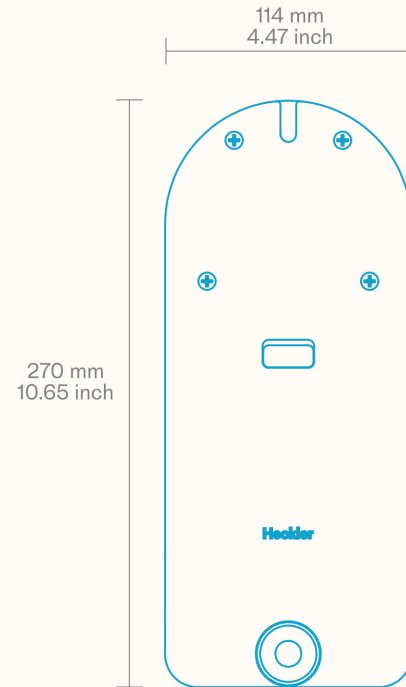

Features

Commercial grade steel structure.

Compatible with conventional and glass whiteboards and dry-erase boards.

Adjustable clamping mechanism adjusts to clamp to boards from 5mm to 25mm thick.

ADA compliant clearance when mounted to whiteboards with top edge at 73.5 inches AFF or higher.

Holds the Scribe firmly in place - perfect for mobile whiteboards on the move.

Toolless installation and removal.

Neatly obscures and routes the camera's CAT5e cable out of sight of forward view.

Heckler

Specifications

SKU	H872
Color	White (WT)
Warranty	Two years
Product Dimension	10.65 x 4.47 x 2.87 inches (270 x 114 x 73 mm)
Product Weight	2 lbs (0.94 kg)
Shipping Dimension	11 x 5 x 3 inches (280 x 127 x 76 mm)
Shipping Weight	2.6 lbs (1.2 kg)
Material	Powdercoated Steel
Country of Origin	US
Compatibility	Free-standing, rolling, and wall-mounted whiteboards from 5mm to 25mm thick.
In the box	Whiteboard Mount for Logitech Scribe