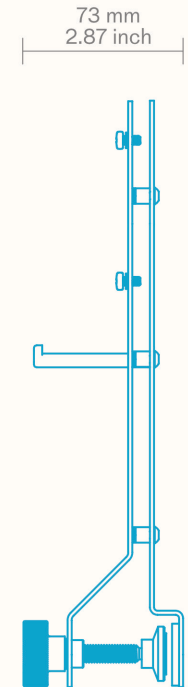

Heckler

Above board.

Heckler Whiteboard Mount
for Logitech Scribe
H872

Heckler

The Logitech Scribe simplifies the process of seamlessly sharing whiteboard content during video meetings. Given the prevalence of video meetings in various work environments, it's important for your whiteboard cameras to be just as portable as the whiteboards themselves. This is where the Heckler Whiteboard Mount for Logitech Scribe comes in, allowing your team to collaborate with ease no matter where they are.

Features

Commercial grade steel structure.

Compatible with conventional and glass whiteboards and dry-erase boards.

Adjustable clamping mechanism adjusts to clamp to boards from 5mm to 25mm thick.

ADA compliant clearance when mounted to whiteboards with top edge at 73.5 inches AFF or higher.

Holds the Scribe firmly in place - perfect for mobile whiteboards on the move.

Toolless installation and removal.

Neatly obscures and routes the camera's CAT5e cable out of sight of forward view.

Heckler

Specifications

SKU	H872
Color	White (WT)
Warranty	Two years
Product Dimension	10.65 x 4.47 x 2.87 inches (270 x 114 x 73 mm)
Product Weight	2 lbs (0.94 kg)
Shipping Dimension	11 x 5 x 3 inches (280 x 127 x 76 mm)
Shipping Weight	2.6 lbs (1.2 kg)
Material	Powdercoated Steel
Country of Origin	US
Compatibility	Free-standing, rolling, and wall-mounted whiteboards from 5mm to 25mm thick.
In the box	Whiteboard Mount for Logitech Scribe