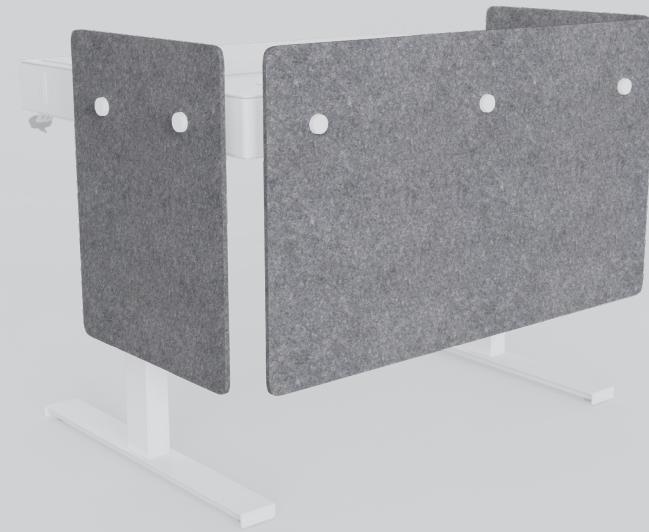

Please turn off the main power and shut off the display screen.

*Admiral color shown.

Heckler

Standard Modesty Panel Sets are the colorful and cost-effective way to create captivating lecterns that elevate your learning environments. Standard modesty panels are made with FeltRight™ - a high-density, commercial-grade, engineered PET felt that has a warm, wool-like appearance.

Features

Personalize with 42 modern colors—vibrant or sophisticated tones available.

Customize panels with your logo, seal, monogram, or school shield.

Made from premium Felt Right felt that accepts push pins easily.

Made from 50% post-consumer, one-time use PET.

Class A fire rated, resists microbes, and emits no significant VOCs.

Install after AV build with no tools; hardware included with your lectern.

Swap panels easily to refresh space while keeping your lectern.

NRC 0.35 panels absorb 35% of ambient sound.

Helps quiet AV component noise and create focused learning spaces.

H909 Standard Modesty Panel Set for Heckler Lectern

***Armor color shown.**

***Cast color shown.**