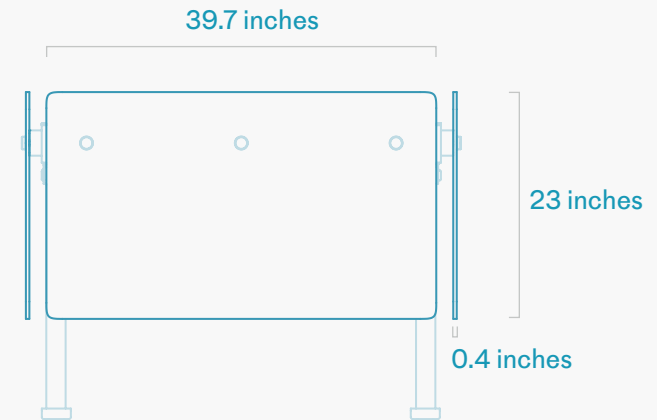

Heckler

6U Panel Set Specifications

SKU	H909-6U
Colors	Admiral, Aloe, Aries, Armor, Ash, Atlantic, Baby Blue, Cashmere, Cast, Cayman, Cinnamon, Citrine, Cocoa, Coral, Ebony, Fog, Indigo, Ivory, Kiwi, Latte, Lavender, Lilac, Mineral, Mint, Moab, Mustard, Nickel, Olive, Oxford, Palm, Periwinkle, Plum, Porcelain, Raspberry, Ruby, Sage, Scarlet, Slate Blue, Timber, Wine, Wisteria, Zinc
Product Dimension	58.3 x 21 x 0.4 inches (1480 x 533 x 9 mm) 18.5 x 21 x 0.4 inches (470 x 533 x 9 mm)
Product Weight	4 lbs (1.8 kg)
Shipping Dimension	60 x 24 x 2 inches (1524 x 610 x 51 mm)
Shipping Weight	5 lbs (2.3 kg)
Warranty	1 year
Country of Origin	US
Material	PET Felt
In the Box	Two Side Modesty Panels One Front Modesty Panel *Modesty Panel mounting hardware and spacers are provided with H900C Heckler Lectern

H909 Standard Modesty Panel Set for Heckler Lectern

Heckler

4U Panel Set Specifications

SKU	H909-4U
Colors	Admiral, Aloe, Aries, Armor, Ash, Atlantic, Baby Blue, Cashmere, Cast, Cayman, Cinnamon, Citrine, Cocoa, Coral, Ebony, Fog, Indigo, Ivory, Kiwi, Latte, Lavender, Lilac, Mineral, Mint, Moab, Mustard, Nickel, Olive, Oxford, Palm, Periwinkle, Plum, Porcelain, Raspberry, Ruby, Sage, Scarlet, Slate Blue, Timber, Wine, Wisteria, Zinc
Product Dimension	39.7 x 23 x 0.4 inches (1008 x 584 x 9 mm) 18.5 x 23 x 0.4 inches (470 x 584 x 9 mm)
Product Weight	4 lbs (1.8 kg)
Shipping Dimension	48 x 24 x 2 inches (1219 x 610 x 51 mm)
Shipping Weight	5 lbs (2.3 kg)
Warranty	1 year
Country of Origin	US
Material	PET Felt
In the Box	Two Side Modesty Panels One Front Modesty Panel *Modesty Panel mounting hardware and spacers are provided with H920C Heckler Lectern