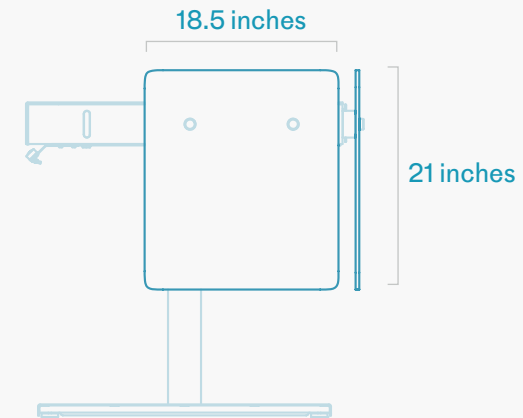

Wisteria

Zinc

Heckler

Custom Logo Options

The dashed line suggests the approximate maximum area for logo printing.

***Aries color shown. Shown with optional logo customization.**

Heckler

*Scarlet color shown. Shown with optional logo custom

Heckler

6U Panel Set Specifications

SKU	H909-6U
Colors	Admiral, Aloe, Aries, Armor, Ash, Atlantic, Baby Blue, Cashmere, Cast, Cayman, Cinnamon, Citrine, Cocoa, Coral, Ebony, Fog, Indigo, Ivory, Kiwi, Latte, Lavender, Lilac, Mineral, Mint, Moab, Mustard, Nickel, Olive, Oxford, Palm, Periwinkle, Plum, Porcelain, Raspberry, Ruby, Sage, Scarlet, Slate Blue, Timber, Wine, Wisteria, Zinc
Product Dimension	58.3 x 21 x 0.4 inches (1480 x 533 x 9 mm) 18.5 x 21 x 0.4 inches (470 x 533 x 9 mm)
Product Weight	4 lbs (1.8 kg)
Shipping Dimension	60 x 24 x 2 inches (1524 x 610 x 51 mm)
Shipping Weight	5 lbs (2.3 kg)
Warranty	1 year
Country of Origin	US
Material	PET Felt
In the Box	Two Side Modesty Panels One Front Modesty Panel *Modesty Panel mounting hardware and spacers are provided with H900C Heckler Lectern

H909 Standard Modesty Panel Set for Heckler Lectern

Heckler

4U Panel Set Specifications

SKU	H909-4U
Colors	Admiral, Aloe, Aries, Armor, Ash, Atlantic, Baby Blue, Cashmere, Cast, Cayman, Cinnamon, Citrine, Cocoa, Coral, Ebony, Fog, Indigo, Ivory, Kiwi, Latte, Lavender, Lilac, Mineral, Mint, Moab, Mustard, Nickel, Olive, Oxford, Palm, Periwinkle, Plum, Porcelain, Raspberry, Ruby, Sage, Scarlet, Slate Blue, Timber, Wine, Wisteria, Zinc
Product Dimension	39.7 x 23 x 0.4 inches (1008 x 584 x 9 mm) 18.5 x 23 x 0.4 inches (470 x 584 x 9 mm)
Product Weight	4 lbs (1.8 kg)
Shipping Dimension	48 x 24 x 2 inches (1219 x 610 x 51 mm)
Shipping Weight	5 lbs (2.3 kg)
Warranty	1 year
Country of Origin	US
Material	PET Felt
In the Box	Two Side Modesty Panels One Front Modesty Panel *Modesty Panel mounting hardware and spacers are provided with H920C Heckler Lectern