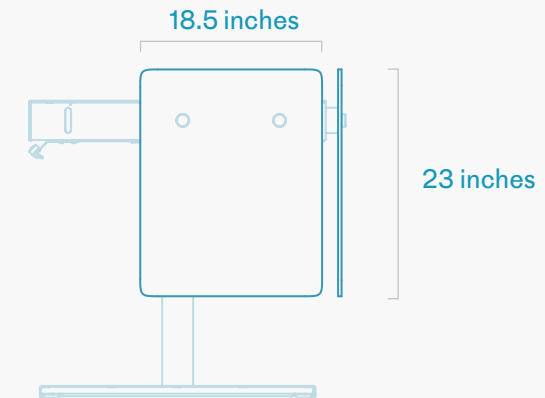

Heckler

6U Panel Set Specifications

SKU	H909-6U
Colors	Admiral, Aloe, Aries, Armor, Ash, Atlantic, Baby Blue, Cashmere, Cast, Cayman, Cinnamon, Citrine, Cocoa, Coral, Ebony, Fog, Indigo, Ivory, Kiwi, Latte, Lavender, Lilac, Mineral, Mint, Moab, Mustard, Nickel, Olive, Oxford, Palm, Periwinkle, Plum, Porcelain, Raspberry, Ruby, Sage, Scarlet, Slate Blue, Timber, Wine, Wisteria, Zinc
Product Dimension	58.3 x 21 x 0.4 inches (1480 x 533 x 9 mm) 18.5 x 21 x 0.4 inches (470 x 533 x 9 mm)
Product Weight	4 lbs (1.8 kg)
Shipping Dimension	60 x 24 x 2 inches (1524 x 610 x 51 mm)
Shipping Weight	5 lbs (2.3 kg)
Warranty	1 year
Country of Origin	US
Material	PET Felt
In the Box	Two Side Modesty Panels One Front Modesty Panel *Modesty Panel mounting hardware and spacers are provided with H900C Heckler Lectern

H909 Standard Modesty Panel Set for Heckler Lectern

Heckler

4U Panel Set Specifications

SKU	H909-4U
Colors	Admiral, Aloe, Aries, Armor, Ash, Atlantic, Baby Blue, Cashmere, Cast, Cayman, Cinnamon, Citrine, Cocoa, Coral, Ebony, Fog, Indigo, Ivory, Kiwi, Latte, Lavender, Lilac, Mineral, Mint, Moab, Mustard, Nickel, Olive, Oxford, Palm, Periwinkle, Plum, Porcelain, Raspberry, Ruby, Sage, Scarlet, Slate Blue, Timber, Wine, Wisteria, Zinc
Product Dimension	39.7 x 23 x 0.4 inches (1008 x 584 x 9 mm) 18.5 x 23 x 0.4 inches (470 x 584 x 9 mm)
Product Weight	4 lbs (1.8 kg)
Shipping Dimension	48 x 24 x 2 inches (1219 x 610 x 51 mm)
Shipping Weight	5 lbs (2.3 kg)
Warranty	1 year
Country of Origin	US
Material	PET Felt
In the Box	Two Side Modesty Panels One Front Modesty Panel *Modesty Panel mounting hardware and spacers are provided with H920C Heckler Lectern