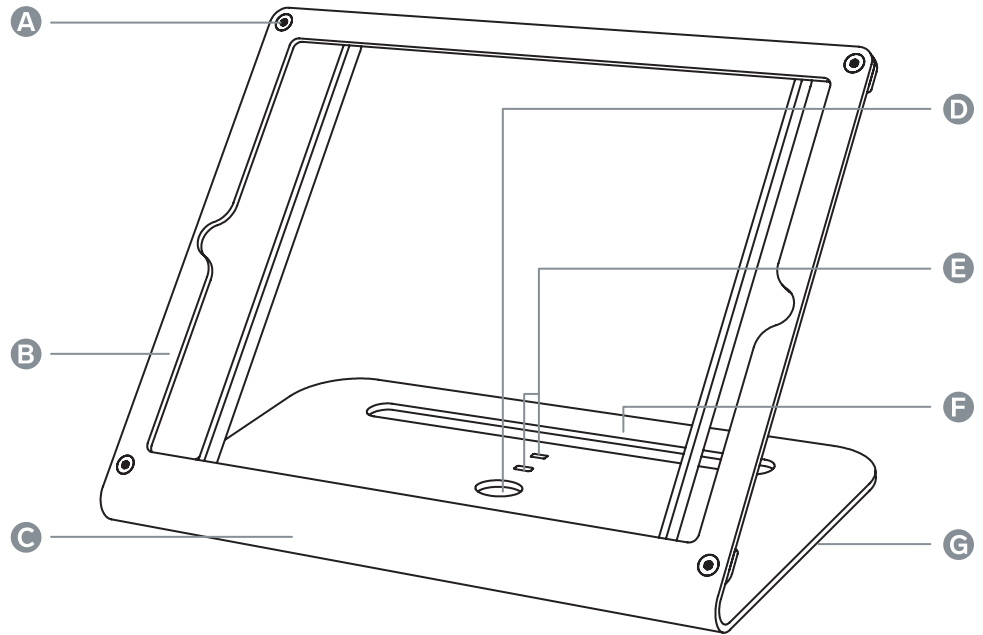

WindFall®

H600X

STAND **PRIME**

for iPad 10.2-inch 7th Generation

Secure Stand for iPad 10.2-inch

With WindFall Stand Prime, we've made our patented WindFall iPad Stand even better with enhanced security. This is the perfect, modern iPad stand for your business.

for iPad 10.2-inch 7th Generation

Features

- A Tamper-resistant screws
- B Scratch & fingerprint-resistant powdercoat finish
- C Heavy steel construction
- D Pivot point
- E Kensington Security Slots
- F Pivot & Slide slot
- G Friction & sliding feet included

Dimensions

for iPad 10.2-inch 7th Generation

Specifications

Price	\$109
SKU	H600X
Height	6.1 inches
Width	9.9 inches
Depth	6.0 inches
Weight	2.5 lbs
Viewing Angle	45 degrees
Warranty	2 years

Colors

Name	SKU
Black Grey	H600X-BG
Grey White	H600X-GW

STAND **PRIME**

for iPad mini

Secure Stand & Display For iPad mini

With its diminutive size, you can place a WindFall Stand Prime for iPad mini just about anywhere. It's easy to carry from place-to-place with one hand, so feel free to tuck it under the counter between uses. And because our secure iPad mini stand connects wirelessly to your receipt printer and cash drawer, you can use it as your primary Point-of-Sale tablet stand or as an additional "floating" register in your busy shop. PivotTable Sold Separately.