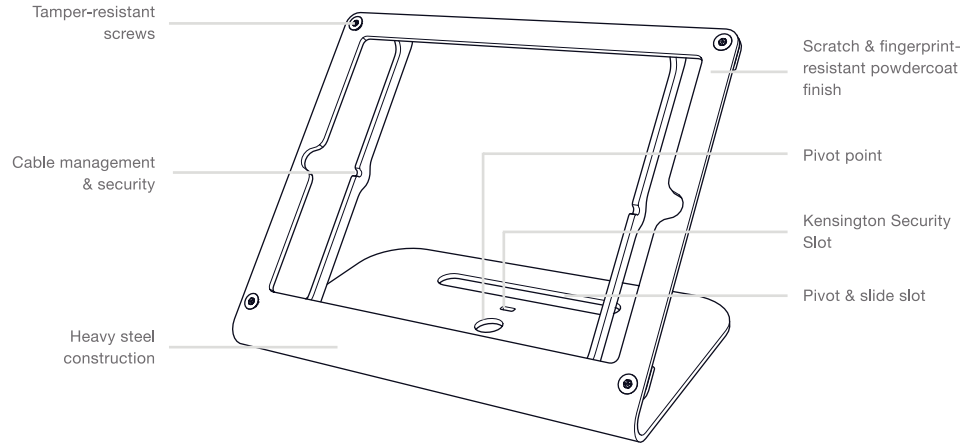

STAND **PRIME**

for iPad mini

Secure Stand & Display For iPad mini

With its diminutive size, you can place a WindFall Stand Prime for iPad mini just about anywhere. It's easy to carry from place-to-place with one hand, so feel free to tuck it under the counter between uses. And because our secure iPad mini stand connects wirelessly to your receipt printer and cash drawer, you can use it as your primary Point-of-Sale tablet stand or as an additional "floating" register in your busy shop. PivotTable Sold Separately.

for iPad mini

Features

Dimensions

for iPad mini

Specifications

Price	\$109
SKU	H434
Height	5.1 inches
Width	8 inches
Depth	4.7 inches
Weight	2.5 pounds
Viewing Angle	45 degrees
Warranty	2 years

Colors

Name	SKU	UPC
Black Grey	H434-BG	600978411831
Grey White	H434-GW	600978411848
Bright Red	H434-BR	600978411855