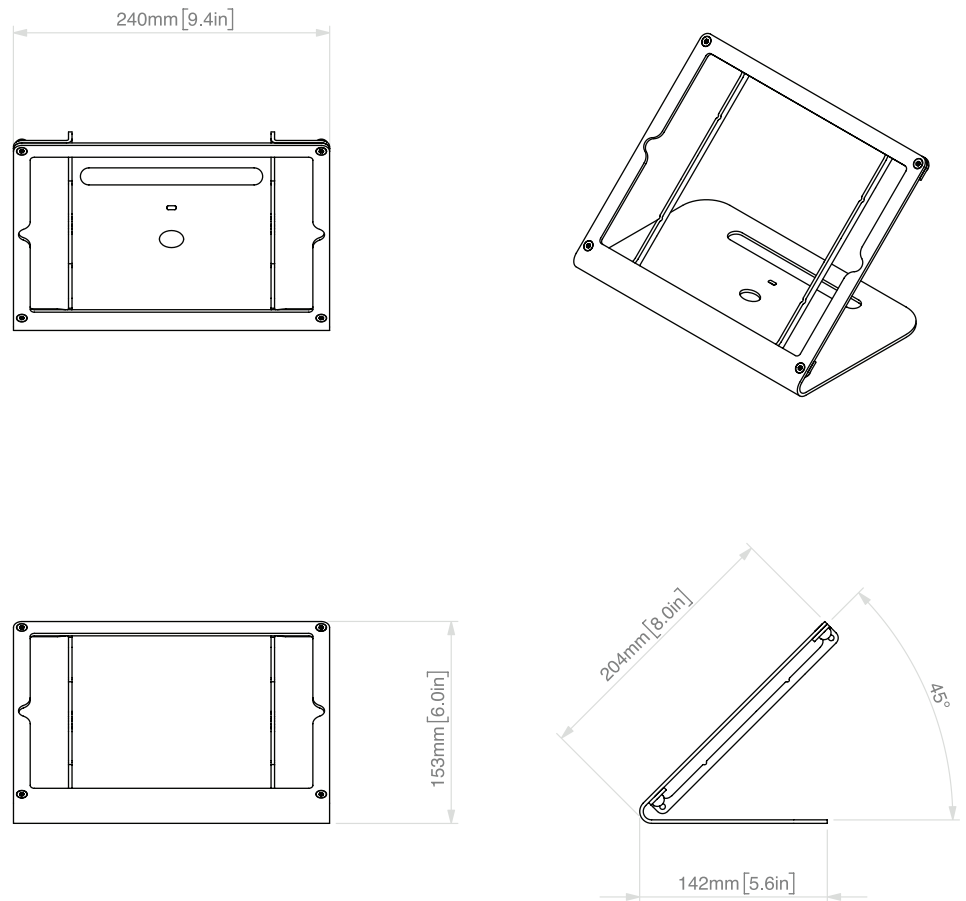

Dimensions

for iPad 10.2-inch 7th Generation

Specifications

Price	\$109
SKU	H600X
Height	6.1 inches
Width	9.9 inches
Depth	6.0 inches
Weight	2.5 lbs
Viewing Angle	45 degrees
Warranty	2 years

Colors

Name	SKU
Black Grey	H600X-BG
Grey White	H600X-GW

for iPad

Features

Dimensions

for iPad

Specifications

Price	\$109
SKU	H458X
Height	6 inches
Width	9.4 inches
Depth	5.6 inches
Weight	3 pounds
Viewing Angle	45 degrees
Warranty	2 years

Colors

Name	SKU	UPC
Black Grey	H458X-BG	600978413286
Grey White	H458X-GW	600978413309
Bright Red	H458X-BR	600978413293

for iPad mini

Features

Dimensions

for iPad mini

Specifications

Price	\$109
SKU	H434
Height	5.1 inches
Width	8 inches
Depth	4.7 inches
Weight	2.5 pounds
Viewing Angle	45 degrees
Warranty	2 years

Colors

Name	SKU	UPC
Black Grey	H434-BG	600978411831
Grey White	H434-GW	600978411848
Bright Red	H434-BR	600978411855