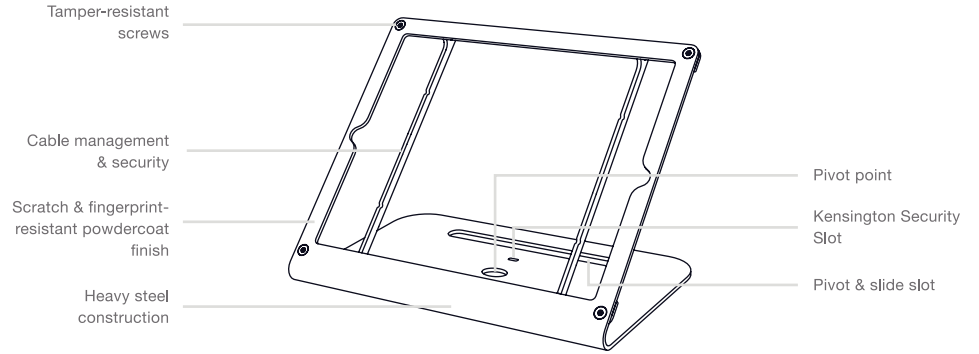

Compatible Devices

iPad 10.2-inch 7th Generation

In the Box

WindFall Stand for iPad 10.2-inch
Tamper-resistant assembly screws
Tamper-resistant assembly tool
Friction feet
Sliding feet

Accessories

F560 - ClickSafe® 2.0 Cable Lock
F714 - NanoSaver™ Keyed Cable Lock
T222 - PivotTable
T223 - PivotTack

WindFall®

H458X

STAND **PRIME**

for iPad

Secure Stand for iPad

With WindFall Stand Prime, we've made our patented WindFall iPad Stand even better with enhanced security and broader card reader support. This is the perfect, modern iPad stand for your business or shop. PivotTable Sold Separately.

for iPad

Features

Dimensions

for iPad

Specifications

Price	\$109
SKU	H458X
Height	6 inches
Width	9.4 inches
Depth	5.6 inches
Weight	3 pounds
Viewing Angle	45 degrees
Warranty	2 years

Colors

Name	SKU	UPC
Black Grey	H458X-BG	600978413286
Grey White	H458X-GW	600978413309
Bright Red	H458X-BR	600978413293

STAND **PRIME**

for iPad mini

Secure Stand & Display For iPad mini

With its diminutive size, you can place a WindFall Stand Prime for iPad mini just about anywhere. It's easy to carry from place-to-place with one hand, so feel free to tuck it under the counter between uses. And because our secure iPad mini stand connects wirelessly to your receipt printer and cash drawer, you can use it as your primary Point-of-Sale tablet stand or as an additional "floating" register in your busy shop. PivotTable Sold Separately.