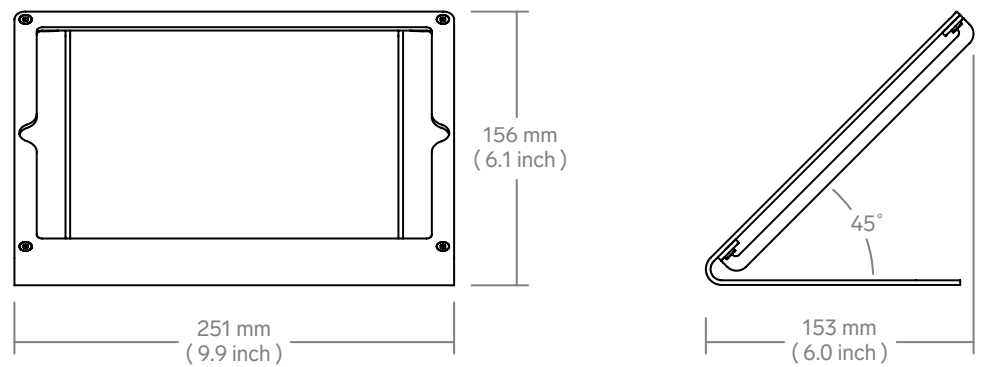

for iPad 10.2-inch 7th Generation

Features

- A Tamper-resistant screws
- B Scratch & fingerprint-resistant powdercoat finish
- C Heavy steel construction
- D Pivot point
- E Kensington Security Slots
- F Pivot & Slide slot
- G Friction & sliding feet included

Dimensions

for iPad 10.2-inch 7th Generation

Specifications

Price	\$109
SKU	H600X
Height	6.1 inches
Width	9.9 inches
Depth	6.0 inches
Weight	2.5 lbs
Viewing Angle	45 degrees
Warranty	2 years

Colors

Name	SKU
Black Grey	H600X-BG
Grey White	H600X-GW

for iPad

Features

Dimensions

for iPad

Specifications

Price	\$109
SKU	H458X
Height	6 inches
Width	9.4 inches
Depth	5.6 inches
Weight	3 pounds
Viewing Angle	45 degrees
Warranty	2 years

Colors

Name	SKU	UPC
Black Grey	H458X-BG	600978413286
Grey White	H458X-GW	600978413309
Bright Red	H458X-BR	600978413293

for iPad mini

Features

Dimensions

for iPad mini

Specifications

Price	\$109
SKU	H434
Height	5.1 inches
Width	8 inches
Depth	4.7 inches
Weight	2.5 pounds
Viewing Angle	45 degrees
Warranty	2 years

Colors

Name	SKU	UPC
Black Grey	H434-BG	600978411831
Grey White	H434-GW	600978411848
Bright Red	H434-BR	600978411855