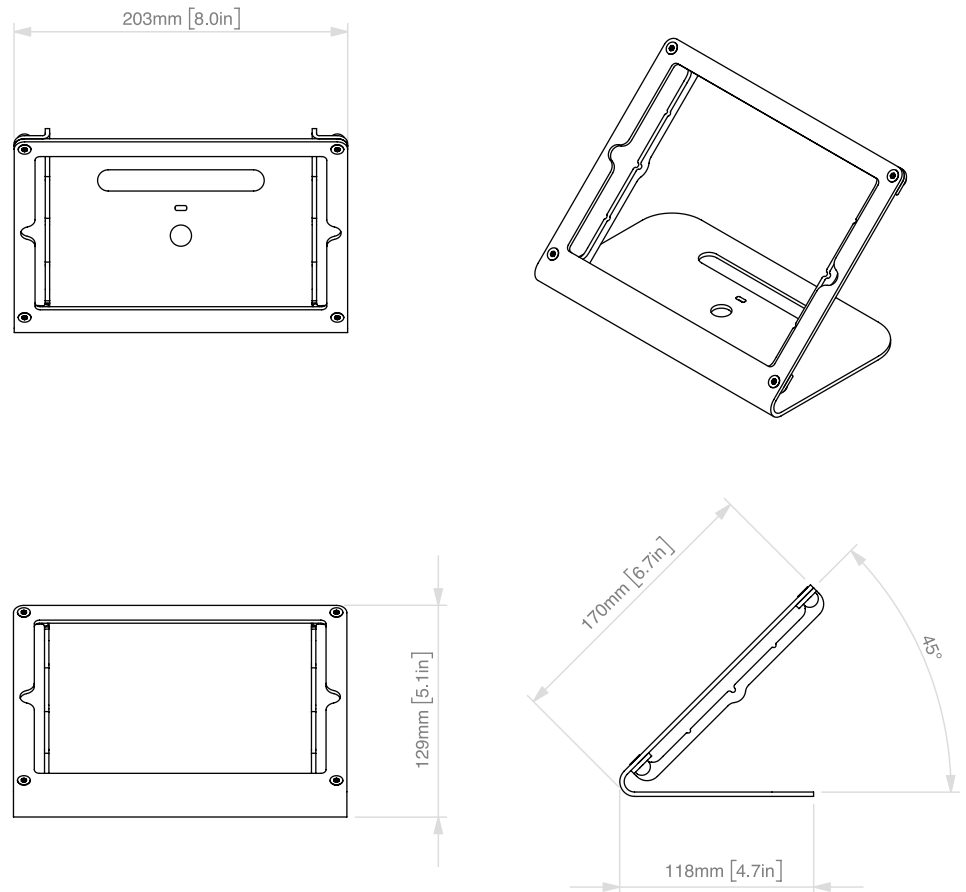

Dimensions

for iPad 10.2-inch 7th Generation

Specifications

Price	\$109
SKU	H600X
Height	6.1 inches
Width	9.9 inches
Depth	6.0 inches
Weight	2.5 lbs
Viewing Angle	45 degrees
Warranty	2 years

Colors

Name	SKU
Black Grey	H600X-BG
Grey White	H600X-GW

for iPad

Features

Dimensions

for iPad

Specifications

Price	\$109
SKU	H458X
Height	6 inches
Width	9.4 inches
Depth	5.6 inches
Weight	3 pounds
Viewing Angle	45 degrees
Warranty	2 years

Colors

Name	SKU	UPC
Black Grey	H458X-BG	600978413286
Grey White	H458X-GW	600978413309
Bright Red	H458X-BR	600978413293

STAND **PRIME**

for iPad mini

Secure Stand & Display For iPad mini

With its diminutive size, you can place a WindFall Stand Prime for iPad mini just about anywhere. It's easy to carry from place-to-place with one hand, so feel free to tuck it under the counter between uses. And because our secure iPad mini stand connects wirelessly to your receipt printer and cash drawer, you can use it as your primary Point-of-Sale tablet stand or as an additional "floating" register in your busy shop. PivotTable Sold Separately.

for iPad mini

Features

Dimensions

for iPad mini

Specifications

Price	\$109
SKU	H434
Height	5.1 inches
Width	8 inches
Depth	4.7 inches
Weight	2.5 pounds
Viewing Angle	45 degrees
Warranty	2 years

Colors

Name	SKU	UPC
Black Grey	H434-BG	600978411831
Grey White	H434-GW	600978411848
Bright Red	H434-BR	600978411855