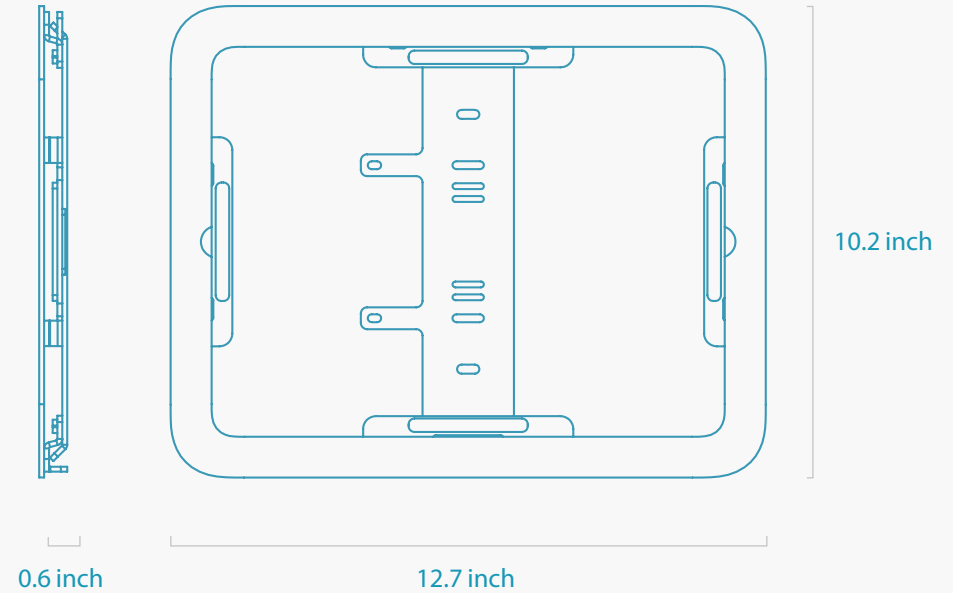

Features

Sleek and slim profile.

Compatible with ultra-wide front camera.

Commercial-grade construction.

Speakers and microphones remain accessible.

Mounts directly to drywall, or single and double gang boxes.

Specifications

SKU	H649
Color	Black Grey
UPC	757350576463
HS	7326.90
Warranty	2 years
Product Dimension	10.2 x 12.7 x 0.6 inches (257 x 323 x 15 mm)
Shipping Dimension	13 x 11 x 2 inches (330 x 279 x 51 mm)
Product Weight	2.5 lbs (1.2 kg)
Shipping Weight	3 lbs (1.4 kg)
Material	Powdercoated Steel
Compatibility	iPad Air 13-inch iPad Pro 12.9 (3rd Gen) iPad Pro 12.9 (4th Gen) iPad Pro 12.9 (5th Gen) iPad Pro 12.9 (6th Gen)
Country of Origin	US
In the Box	Heckler Wall Mount MX Drywall mounting hardware Right-angle USB-C adapter Assembly tool

Specifications

SKU	H650
Color	Black Grey
UPC	757350576470
HS	7326.90
Warranty	2 years
Product Dimension	6.9 x 9.3 x 0.6 inches (177 x 237 x 15 mm)
Shipping Dimension	10 x 8 x 2 inches (254 x 203 x 51 mm)
Product Weight	2 lbs (1 kg)
Shipping Weight	3 lbs (1.4 kg)
Material	Powdercoated Steel
Compatibility	iPad mini (6th Gen)
Country of Origin	US
In the Box	Heckler Wall Mount MX Drywall mounting hardware Right-angle USB-C adapter Assembly tool