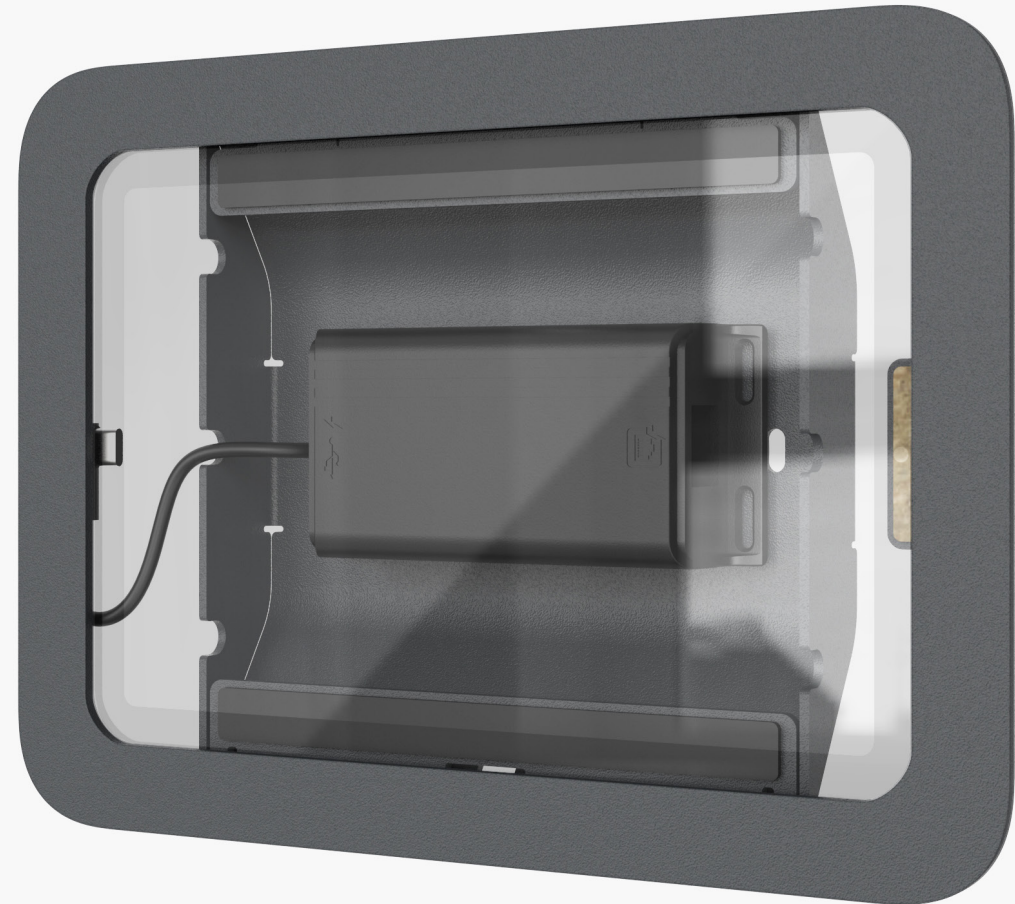

Compatible with customized room nameplates.

Backward compatible mounting-hole pattern to legacy Heckler mounts.

Mounts to the front face of aluminum mullions. Ideal for flush-glass wall systems.

Heckler

Specifications

Heckler

Off The Wall

OnWall Mount
for iPad mini 6th Generation
H658

Heckler

When mounted outside your meeting spaces, iPad mini 6th generation creates an impressive and modern room scheduler with all the power and capabilities of iPadOS.

Features

Hidden adapter pocket fits a wide selection of popular PoE+ and networking adapters.

Compatible with customized room nameplates.

Minimal drywall damage. Only two drywall anchor holes and one CAT cable hole required.

Requires no gangbox installation or in-wall power adapter storage. A complete forward-of-the-wall iPad mounting solution.

Heckler

Specifications

SKU	H658
Color	Black Grey
UPC	757350576838
HS	7326.90
Warranty	2 years
Product Dimension	9.1 x 6.7 x 1.5 inches (231 x 170 x 38 mm)
Shipping Dimension	10 x 7 x 2 inches (254 x 178 x 51 mm)
Product Weight	2.5 lbs (1.2 kg)
Shipping Weight	3 lbs (1.4 kg)
Material	Powdercoated Steel
Compatibility	iPad mini (6th Gen)
Country of Origin	US
In the Box	Heckler OnWall Mount Drywall mounting hardware Right Angle USB-C Adapter Assembly tool