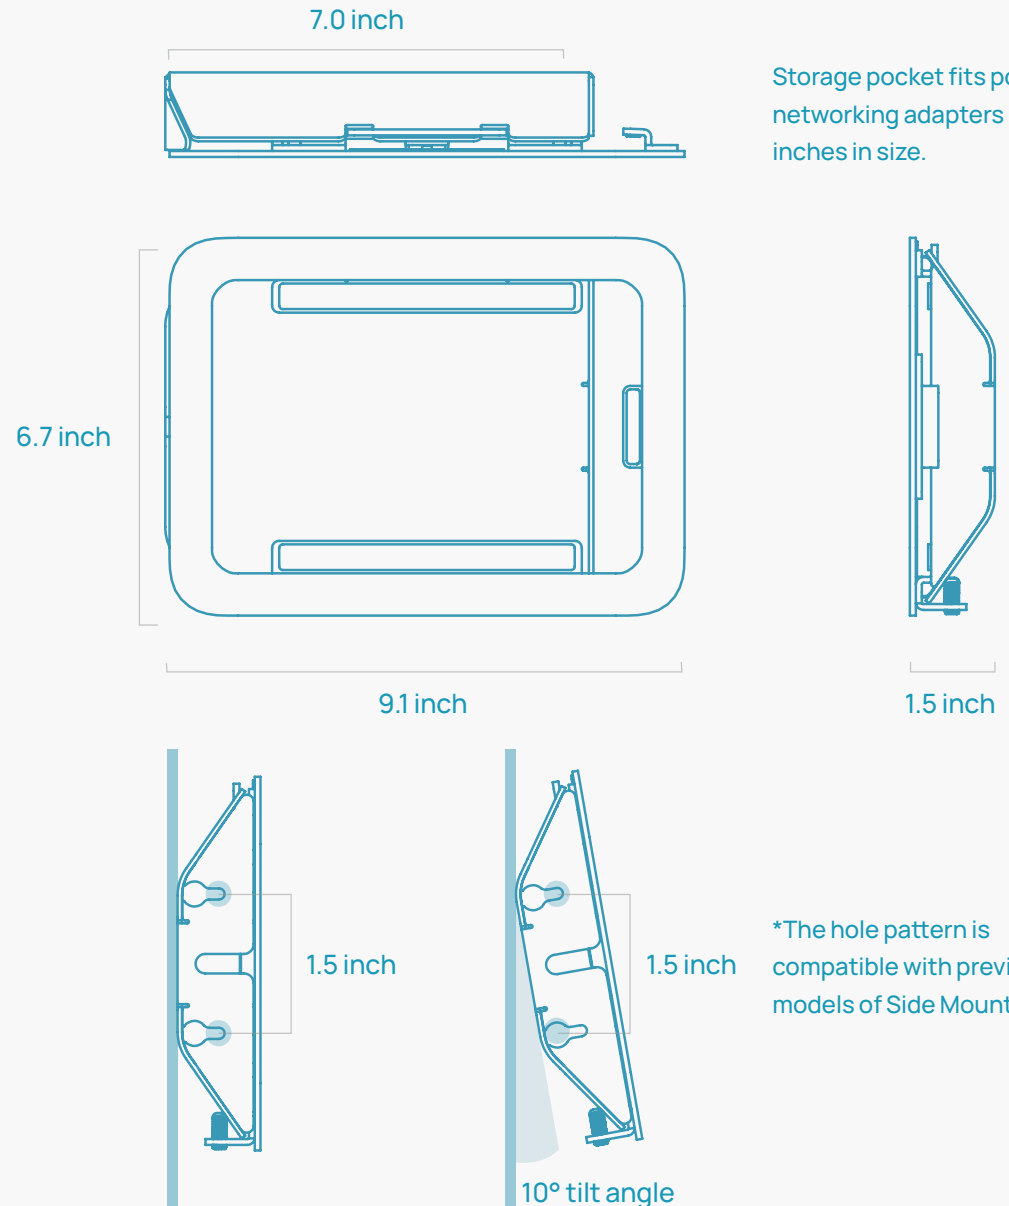

Requires no gangbox installation or in-wall power adapter storage. A complete forward-of-the-wall iPad mounting solution.

Heckler

Specifications

SKU	H658
Color	Black Grey
UPC	757350576838
HS	7326.90
Warranty	2 years
Product Dimension	9.1 x 6.7 x 1.5 inches (231 x 170 x 38 mm)
Shipping Dimension	10 x 7 x 2 inches (254 x 178 x 51 mm)
Product Weight	2.5 lbs (1.2 kg)
Shipping Weight	3 lbs (1.4 kg)
Material	Powdercoated Steel
Compatibility	iPad mini (6th Gen)
Country of Origin	US
In the Box	Heckler OnWall Mount Drywall mounting hardware Right Angle USB-C Adapter Assembly tool

Compatible with customized room nameplates.

Mounts to the side face of aluminum mullions. Ideal for conventional glass wall systems with at least 1.5 inches of glass set-back relative to the front of the mullion.

Mounts flush with mullion or with a 10-degree upward angle for comfortable use when mounting at an ADA-compliant height.

Heckler

Specifications

SKU	H659
Color	Black Grey
UPC	757350576845
HS	7326.90
Warranty	2 years
Product Dimension	9.1 x 6.7 x 1.5 inches (231 x 170 x 38 mm)
Shipping Dimension	10 x 7 x 2 inches (254 x 178 x 51 mm)
Product Weight	3 lbs (1.4 kg)
Shipping Weight	3.5 lbs (1.6 kg)
Material	Powdercoated Steel
Compatibility	iPad mini 6th Gen
Country of Origin	US
In the Box	Heckler Side Mount Mounting hardware Right Angle USB-C Adapter Assembly tool