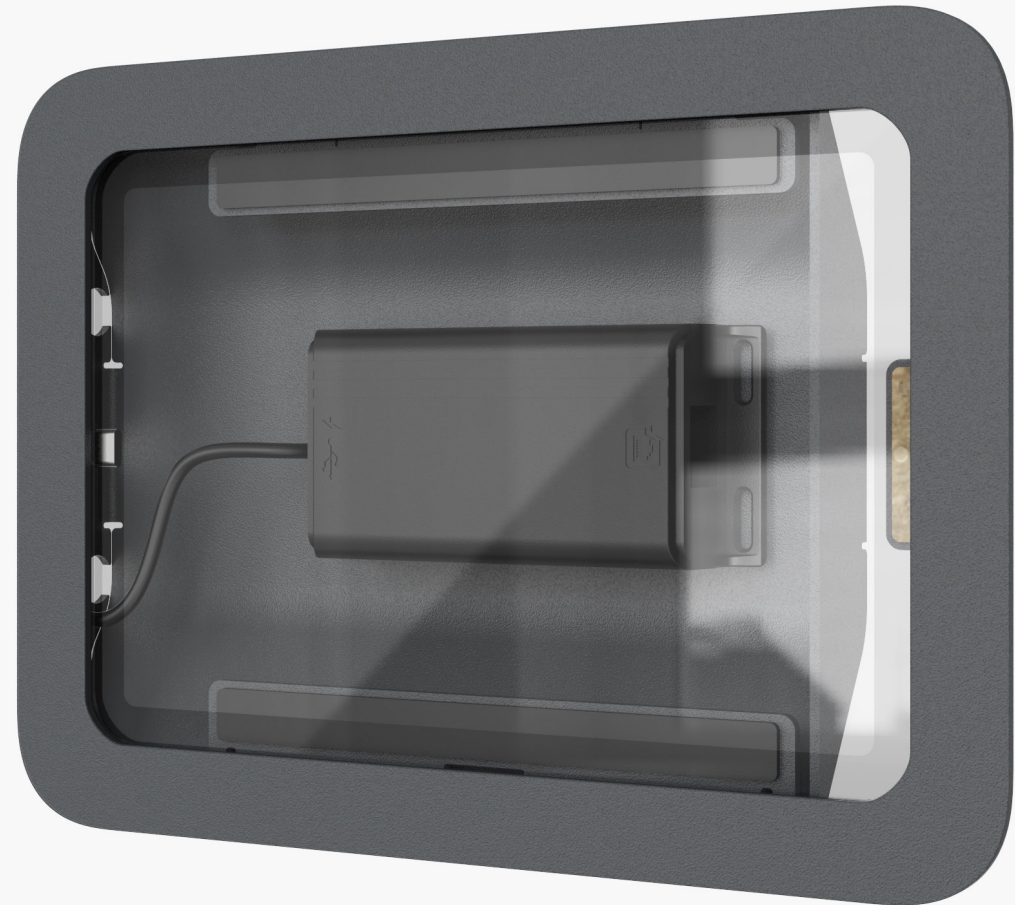

Features

Hidden adapter pocket fits a wide selection of popular PoE+ and networking adapters.

Compatible with customized room nameplates.

Minimal drywall damage. Only two drywall anchor holes and one CAT cable hole required.

Heckler

When mounted outside your meeting spaces, iPad mini 6th generation creates an impressive and modern room scheduler with all the power and capabilities of iPadOS.

Features

Hidden adapter pocket fits a wide selection of popular PoE+ and networking adapters.

Compatible with customized room nameplates.

Mounts to the side face of aluminum mullions. Ideal for conventional glass wall systems with at least 1.5 inches of glass set-back relative to the front of the mullion.

Mounts flush with mullion or with a 10-degree upward angle for comfortable use when mounting at an ADA-compliant height.

Heckler

Specifications

SKU	H659
Color	Black Grey
UPC	757350576845
HS	7326.90
Warranty	2 years
Product Dimension	9.1 x 6.7 x 1.5 inches (231 x 170 x 38 mm)
Shipping Dimension	10 x 7 x 2 inches (254 x 178 x 51 mm)
Product Weight	3 lbs (1.4 kg)
Shipping Weight	3.5 lbs (1.6 kg)
Material	Powdercoated Steel
Compatibility	iPad mini 6th Gen
Country of Origin	US
In the Box	Heckler Side Mount Mounting hardware Right Angle USB-C Adapter Assembly tool