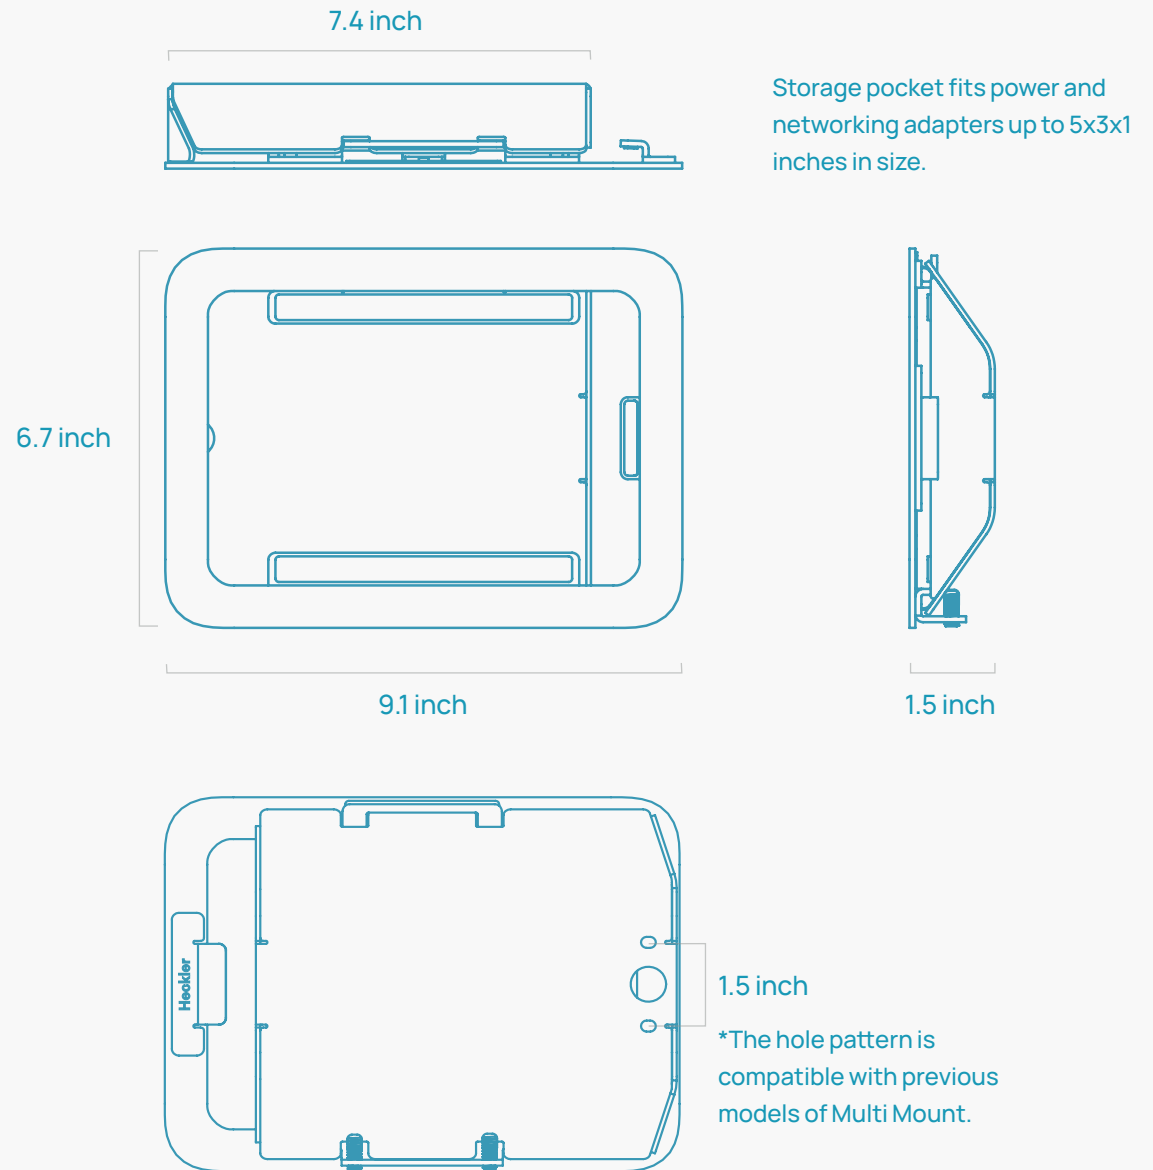

Compatible with customized room nameplates.

Backward compatible mounting-hole pattern to legacy Heckler mounts.

Mounts to the front face of aluminum mullions. Ideal for flush-glass wall systems.

Heckler

Specifications

SKU	H657
Color	Black Grey
UPC	757350576821
HS	7326.90
Warranty	2 years
Product Dimension	9.1 x 6.7 x 1.5 inches (231 x 175 x 38 mm)
Shipping Dimension	10 x 7 x 2 inches (254 x 178 x 51 mm)
Product Weight	3 lbs (1.4 kg)
Shipping Weight	3.5 lbs (1.6 kg)
Material	Powdercoated Steel
Compatibility	iPad mini 6th Gen
Country of Origin	US
In the Box	Heckler Front Mount Mounting hardware Right Angle USB-C Adapter Assembly tool

Requires no gangbox installation or in-wall power adapter storage. A complete forward-of-the-wall iPad mounting solution.

Heckler

Specifications

SKU	H658
Color	Black Grey
UPC	757350576838
HS	7326.90
Warranty	2 years
Product Dimension	9.1 x 6.7 x 1.5 inches (231 x 170 x 38 mm)
Shipping Dimension	10 x 7 x 2 inches (254 x 178 x 51 mm)
Product Weight	2.5 lbs (1.2 kg)
Shipping Weight	3 lbs (1.4 kg)
Material	Powdercoated Steel
Compatibility	iPad mini (6th Gen)
Country of Origin	US
In the Box	Heckler OnWall Mount Drywall mounting hardware Right Angle USB-C Adapter Assembly tool

Mounts flush with mullion or with a 10-degree upward angle for comfortable use when mounting at an ADA-compliant height.

Heckler

Specifications

SKU	H659
Color	Black Grey
UPC	757350576845
HS	7326.90
Warranty	2 years
Product Dimension	9.1 x 6.7 x 1.5 inches (231 x 170 x 38 mm)
Shipping Dimension	10 x 7 x 2 inches (254 x 178 x 51 mm)
Product Weight	3 lbs (1.4 kg)
Shipping Weight	3.5 lbs (1.6 kg)
Material	Powdercoated Steel
Compatibility	iPad mini 6th Gen
Country of Origin	US
In the Box	Heckler Side Mount Mounting hardware Right Angle USB-C Adapter Assembly tool