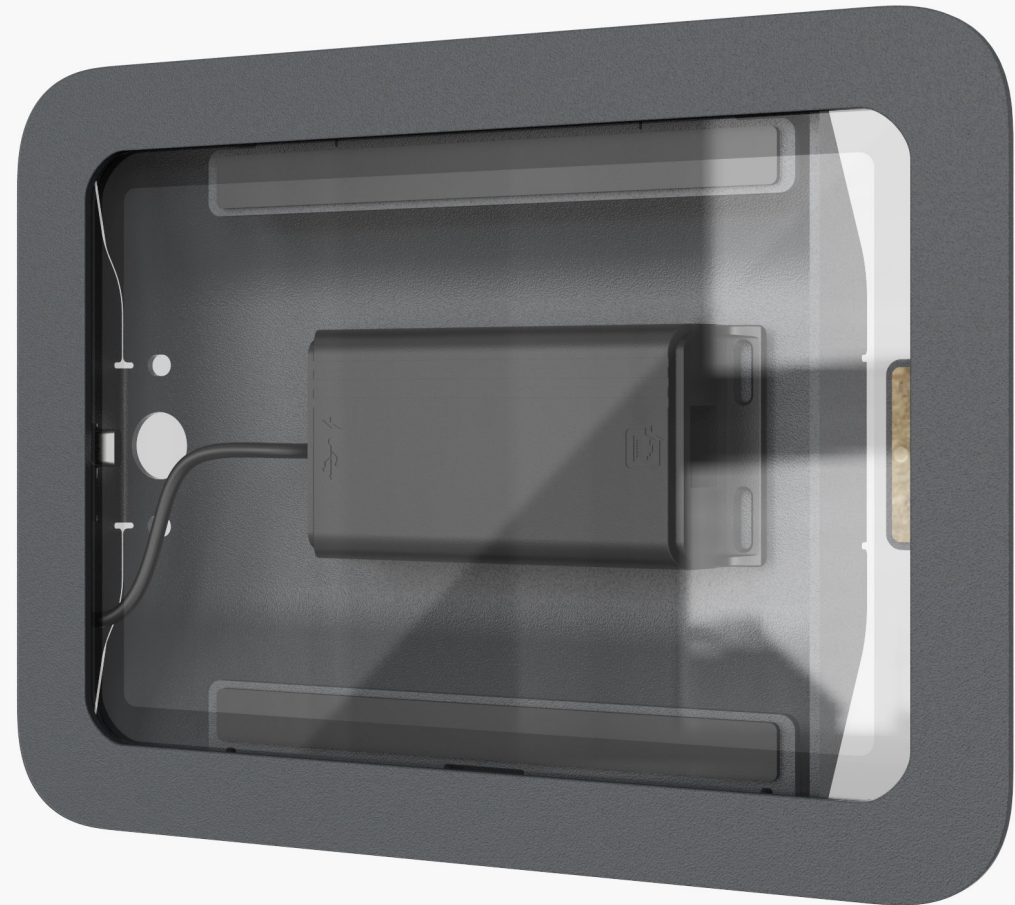

Heckler

Right On Schedule

Front Mount

for iPad mini 6th Generation

H657

Heckler

H657 Front Mount for iPad mini 6th Generation

Heckler

When mounted outside your meeting spaces, iPad mini 6th generation creates an impressive and modern room scheduler with all the power and capabilities of iPadOS.

Features

Hidden adapter pocket fits a wide selection of popular PoE+ and networking adapters.

Compatible with customized room nameplates.

Backward compatible mounting-hole pattern to legacy Heckler mounts.

Mounts to the front face of aluminum mullions. Ideal for flush-glass wall systems.

Heckler

Specifications

SKU	H657
Color	Black Grey
UPC	757350576821
HS	7326.90
Warranty	2 years
Product Dimension	9.1 x 6.7 x 1.5 inches (231 x 175 x 38 mm)
Shipping Dimension	10 x 7 x 2 inches (254 x 178 x 51 mm)
Product Weight	3 lbs (1.4 kg)
Shipping Weight	3.5 lbs (1.6 kg)
Material	Powdercoated Steel
Compatibility	iPad mini 6th Gen
Country of Origin	US
In the Box	Heckler Front Mount Mounting hardware Right Angle USB-C Adapter Assembly tool