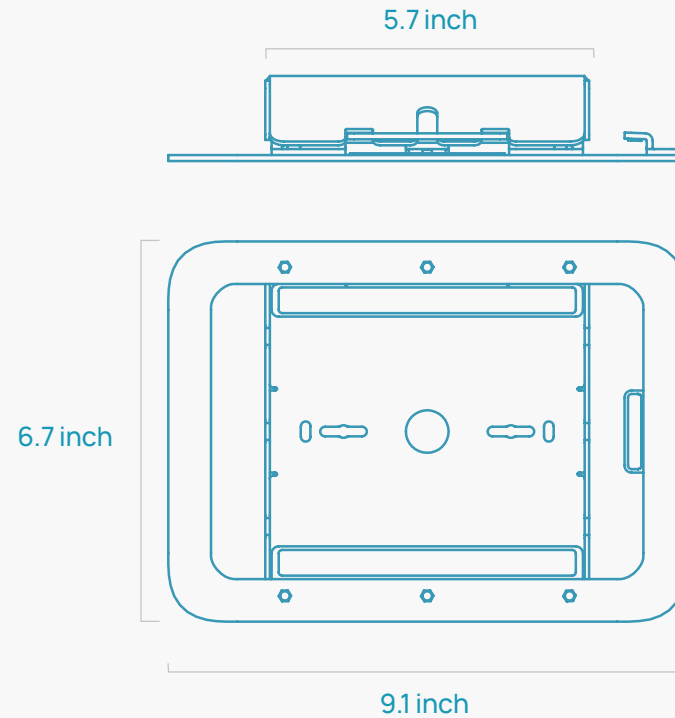

Features

Hidden adapter pocket fits a wide selection of popular PoE+ and networking adapters.

Compatible with customized room nameplates.

Minimal drywall damage. Only two drywall anchor holes and one CAT cable hole required.

Requires no gangbox installation or in-wall power adapter storage. A complete forward-of-the-wall iPad mounting solution.

Heckler

Specifications

SKU	H658
Color	Black Grey
UPC	757350576838
HS	7326.90
Warranty	2 years
Product Dimension	9.1 x 6.7 x 1.5 inches (231 x 170 x 38 mm)
Shipping Dimension	10 x 7 x 2 inches (254 x 178 x 51 mm)
Product Weight	2.5 lbs (1.2 kg)
Shipping Weight	3 lbs (1.4 kg)
Material	Powdercoated Steel
Compatibility	iPad mini (6th Gen)
Country of Origin	US
In the Box	Heckler OnWall Mount Drywall mounting hardware Right Angle USB-C Adapter Assembly tool

Storage pocket fits power and networking adapters up to 5x3x1 inches in size.

Heckler

Right On Schedule

Side Mount

for iPad mini 6th Generation

H659

Heckler

H659 Side Mount for iPad mini 6th Generation

Mounts flush with mullion or with a 10-degree upward angle for comfortable use when mounting at an ADA-compliant height.

Heckler

Specifications

SKU	H659
Color	Black Grey
UPC	757350576845
HS	7326.90
Warranty	2 years
Product Dimension	9.1 x 6.7 x 1.5 inches (231 x 170 x 38 mm)
Shipping Dimension	10 x 7 x 2 inches (254 x 178 x 51 mm)
Product Weight	3 lbs (1.4 kg)
Shipping Weight	3.5 lbs (1.6 kg)
Material	Powdercoated Steel
Compatibility	iPad mini 6th Gen
Country of Origin	US
In the Box	Heckler Side Mount Mounting hardware Right Angle USB-C Adapter Assembly tool