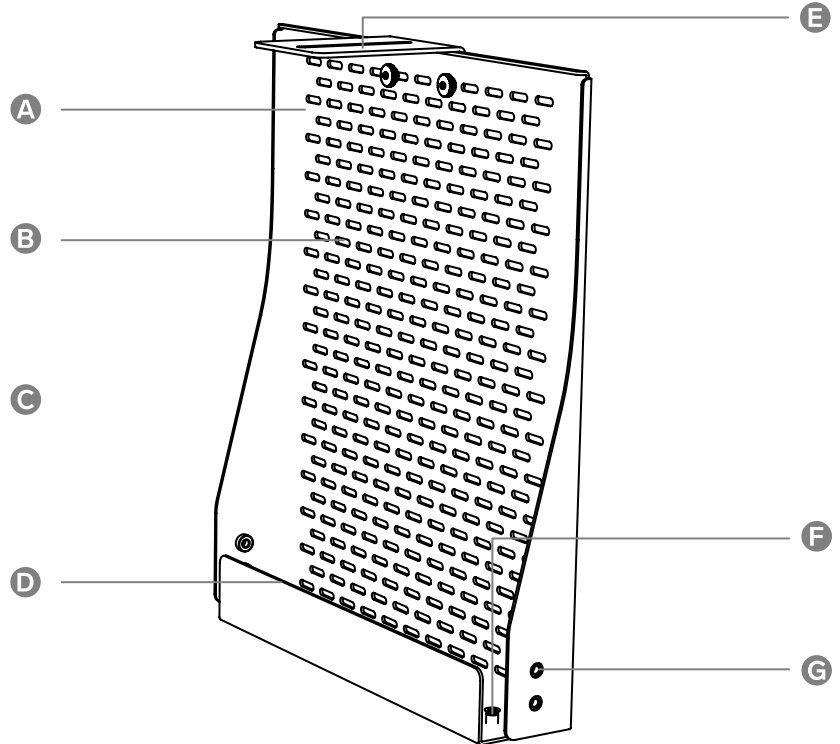

DEVICE PANEL

H702

for Heckler AV Cart

Configure Heckler AV Cart in new and exciting ways with Device Panel. Mount the most popular cameras, conference cams, and appliances above or below your display. Mount and pre-configure your compute, power adapters, and wiring to make mass deployments faster and more efficient.

DEVICE PANEL

H702

for Heckler AV Cart

Features

- A** Rigid steel construction for reliable device mounting.
- B** VESA-compatible hole pattern for mounting any VESA-compatible device.
- C** Hole pattern supports device mounting using the included hook-and-loop straps.
- D** Pocket for device storage and cable management.
- E** Mount most cameras using the included PTZ camera adapter.
- F** Panel can be rotated for quick access to mounted devices.
- G** Bottom pocket supports the optional mounting of TrippLite power strips (not included).

Dimensions

Device Panel

PTZ Camera Adapter

DEVICE PANEL

H702

for Heckler AV Cart

Specification	Price	\$159
	SKU	H702
	Height	15.5 inches
	Width	13.2 inches
	Depth	2.2 inches
	Weight	5.9 lbs
	Warranty	2 years