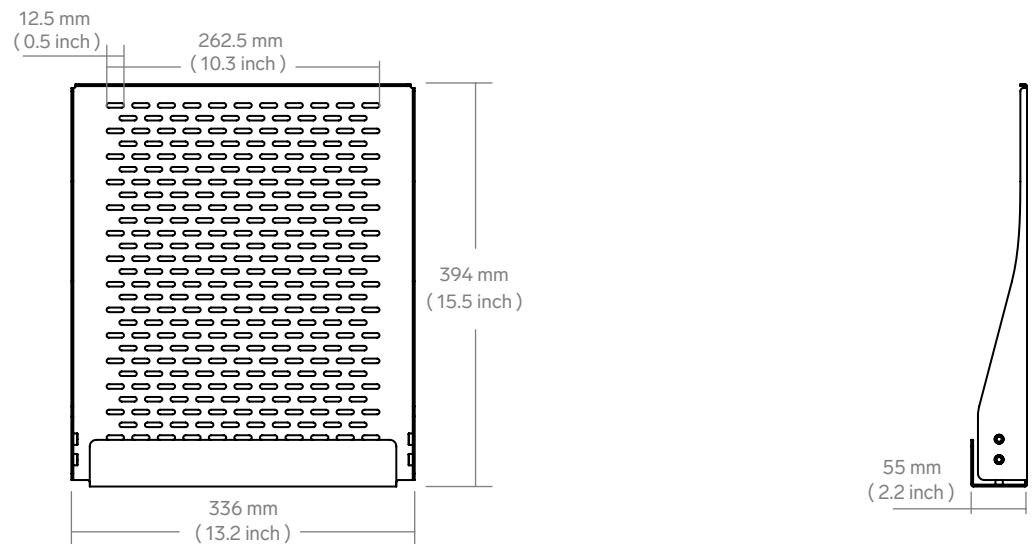

DEVICE PANEL

H702

for Heckler AV Cart

Features

- A** Rigid steel construction for reliable device mounting.
- B** VESA-compatible hole pattern for mounting any VESA-compatible device.
- C** Hole pattern supports device mounting using the included hook-and-loop straps.
- D** Pocket for device storage and cable management.
- E** Mount most cameras using the included PTZ camera adapter.
- F** Panel can be rotated for quick access to mounted devices.
- G** Bottom pocket supports the optional mounting of TrippLite power strips (not included).

Dimensions

Device Panel

PTZ Camera Adapter

DEVICE PANEL

H702

for Heckler AV Cart

Specification	Price	\$159
	SKU	H702
	Height	15.5 inches
	Width	13.2 inches
	Depth	2.2 inches
	Weight	5.9 lbs
	Warranty	2 years