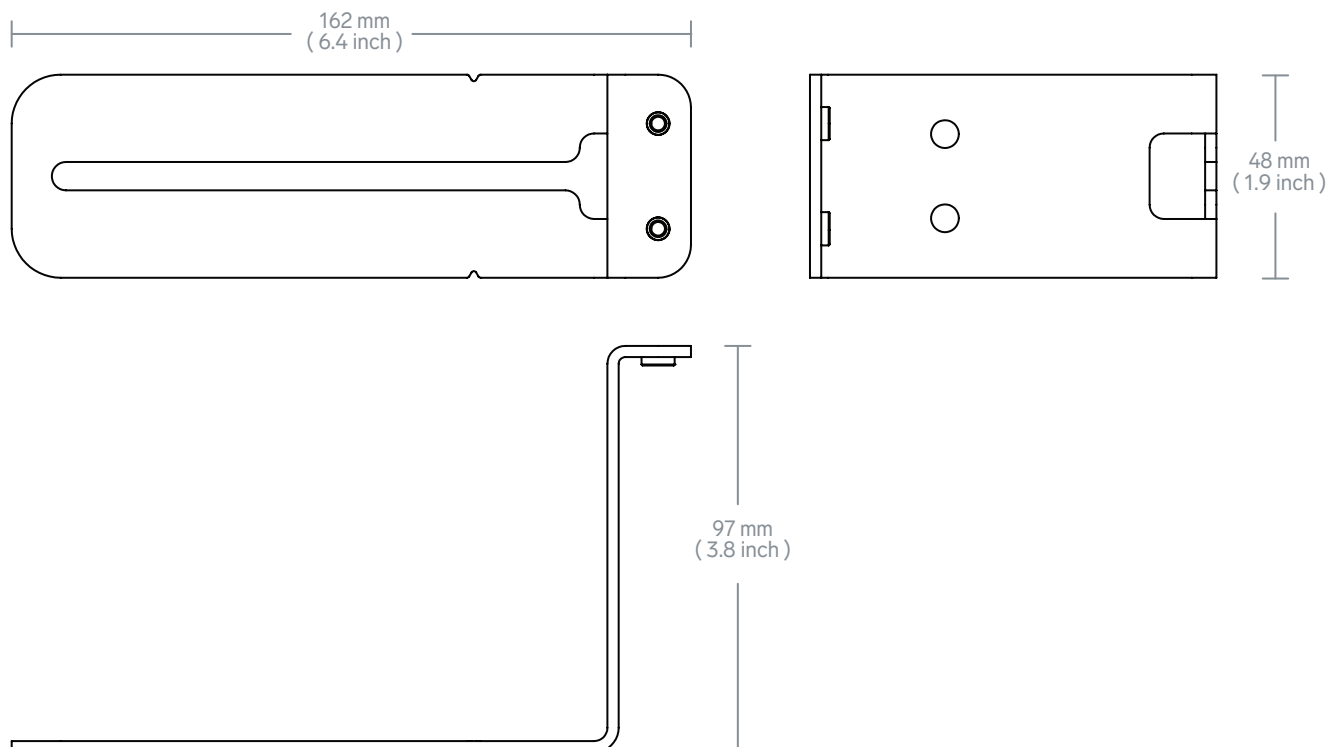

## Features

- A Rigid steel construction
- B Fine-texture powdercoat finish resists scratches and fingerprints
- C VESA 400 alignment markers
- D Adjustable mounting slots
- E Fastens to H702 Device Panel when mounting Soundbars above display
- Compatible with most popular soundbar and soundbar-shaped devices
- M4, M5 and 1/4-20 soundbar-mounting hardware included

## Dimensions

## Specifications

<b>SKU</b>	H707
<b>Height</b>	1.9 inches
<b>Width</b>	6.4 inches
<b>Depth</b>	3.8 inches
<b>Weight</b>	1 lbs
<b>Warranty</b>	2 years

---