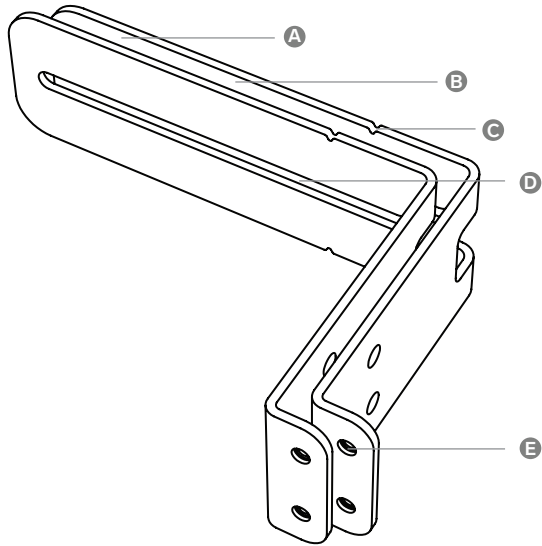

# Soundbar Mount

H707

for Heckler AV Cart

Great video meeting carts require great audio. Soundbars deliver great sound, but mounting them can be a challenge. With this multi-functional accessory, you can professionally mount the most popular soundbar and soundbar-shaped devices to Heckler AV Cart.

## Features

- A Rigid steel construction
- B Fine-texture powdercoat finish resists scratches and fingerprints
- C VESA 400 alignment markers
- D Adjustable mounting slots
- E Fastens to H702 Device Panel when mounting Soundbars above display
- Compatible with most popular soundbar and soundbar-shaped devices
- M4, M5 and 1/4-20 soundbar-mounting hardware included

## Dimensions

## Specifications

<b>SKU</b>	H707
<b>Height</b>	1.9 inches
<b>Width</b>	6.4 inches
<b>Depth</b>	3.8 inches
<b>Weight</b>	1 lbs
<b>Warranty</b>	2 years

---