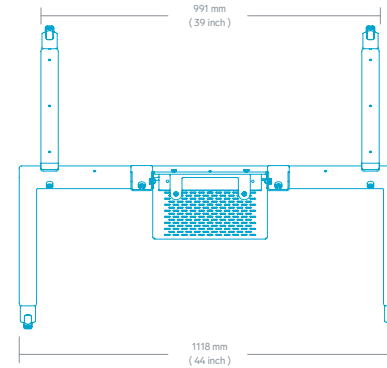

Features

Commercial grade steel construction.

Scratch & fingerprint-resistant powdercoat finish.

Patented nesting design to maximize storage space.

Easy, two-person assembly.

Mount Logitech Tap to Control Shelf at your desired angle.

Mount Logitech Rally Bar or Rally Bar Mini above or below the display, with an optional 10-degree angle.

Device Panel can be pre-configured for power adapters and wire management, then quickly installed to the cart.

Device Panel can be rotated for quick access to mounted devices.

Specifications

SKU	H730
Color	Black Grey (BG) White - Antimicrobial (WT)
Warranty	Limited Lifetime
Product Dimension	44x 34.2 x 68.3 inches (1118 x 869 x 1735 mm)
Shipping Dimension	47.25 x 34.2 x 6.5 inches (1200 x 869 x 165 mm)
Product Weight	70 lbs (31.8 kg)
Shipping Weight	80 lbs (36.3 kg)
Material	Powdercoated Steel
Compatibility	Displays with VESA 400 (horizontal) mounting pattern, up to 300 pounds of total display weight. Recommended for use with 50-inch to 75-inch displays.
Country of Origin	US
In the Box	Heckler AV Cart Prime main structure and casters Device Panel for Heckler AV Cart Control Shelf for Heckler AV Cart Cart Mount for Rally Bar Assembly tool