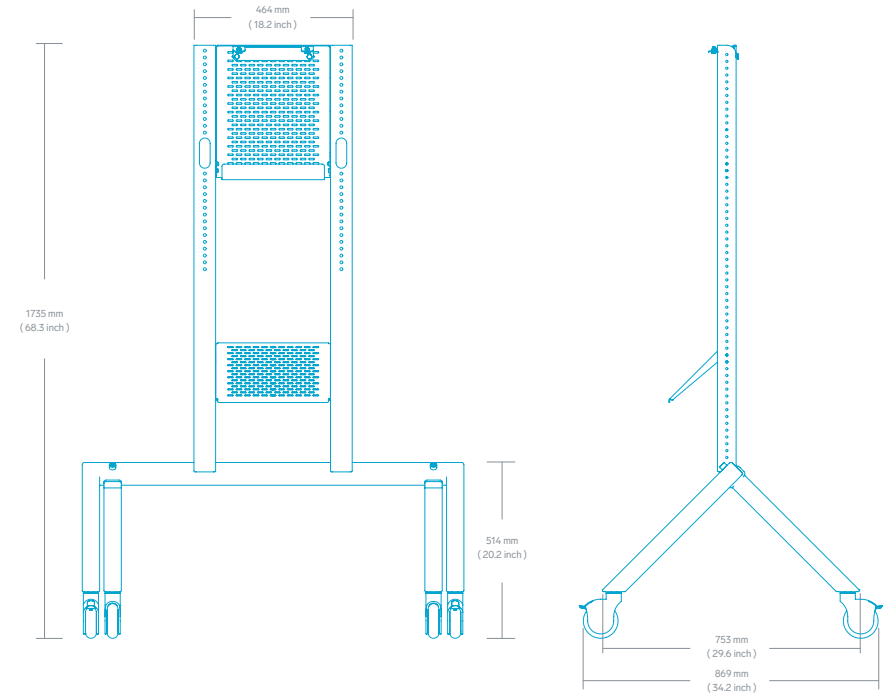

Features

Commercial grade steel construction.

Scratch & fingerprint-resistant powdercoat finish.

Patented nesting design to maximize storage space.

Easy, two-person assembly.

Mount Logitech Tap to Control Shelf at your desired angle.

Mount Logitech Rally Bar or Rally Bar Mini above or below the display, with an optional 10-degree angle.

Device Panel can be pre-configured for power adapters and wire management, then quickly installed to the cart.

Device Panel can be rotated for quick access to mounted devices.

Specifications

SKU	H730
Color	Black Grey (BG) White - Antimicrobial (WT)
Warranty	Limited Lifetime
Product Dimension	44x 34.2 x 68.3 inches (1118 x 869 x 1735 mm)
Shipping Dimension	47.25 x 34.2 x 6.5 inches (1200 x 869 x 165 mm)
Product Weight	70 lbs (31.8 kg)
Shipping Weight	80 lbs (36.3 kg)
Material	Powdercoated Steel
Compatibility	Displays with VESA 400 (horizontal) mounting pattern, up to 300 pounds of total display weight. Recommended for use with 50-inch to 75-inch displays.
Country of Origin	US
In the Box	Heckler AV Cart Prime main structure and casters Device Panel for Heckler AV Cart Control Shelf for Heckler AV Cart Cart Mount for Rally Bar Assembly tool