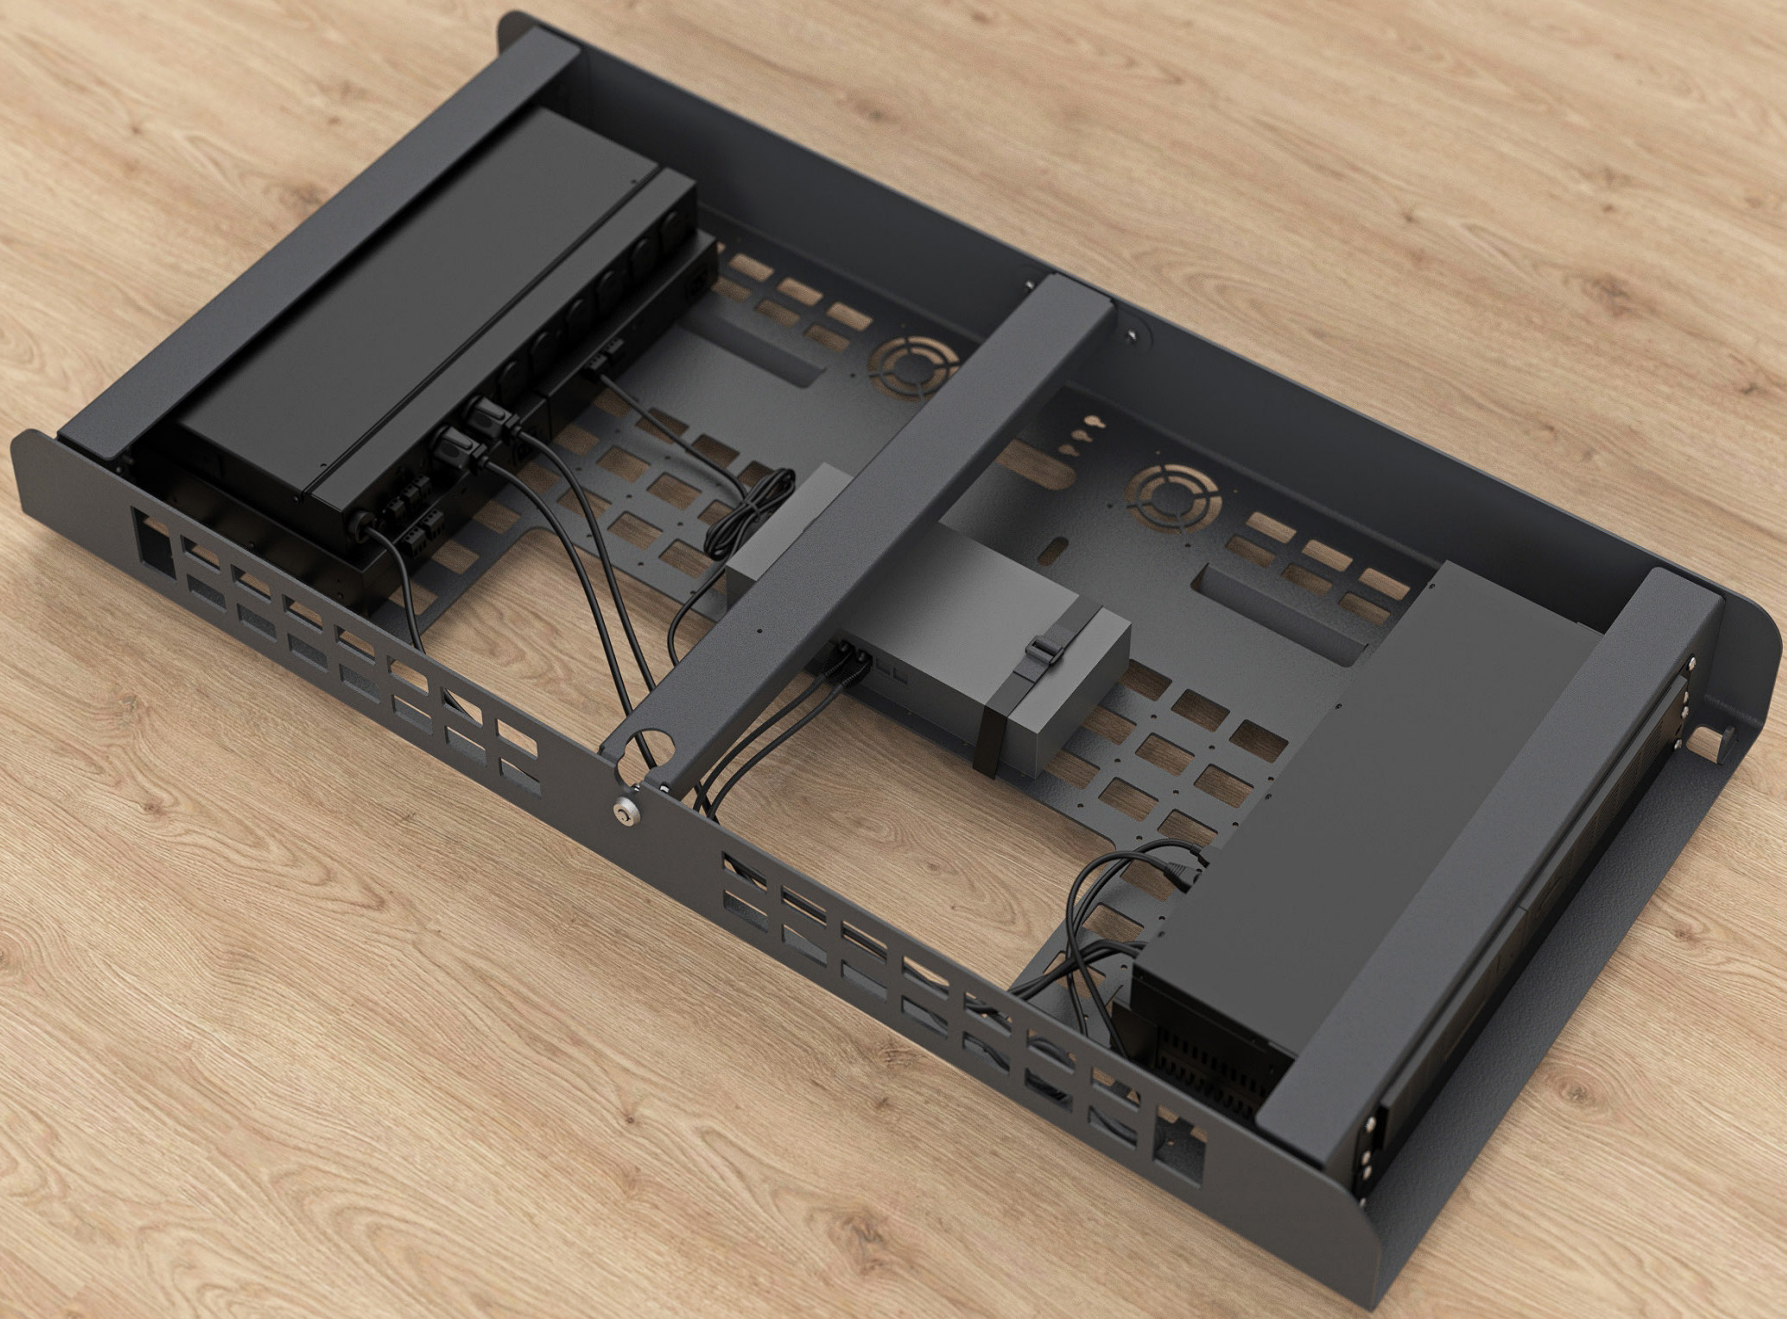

# Beautifully Executed Video Meetings

AV Credenza 4U  
H735

Heckler AV Credenza redefines the ADA guide path of your meeting spaces. Therefore, your camera can protrude beyond the front face of AV Credenza up to four inches.

# Heckler

Beautifully deploy best-in-class video meeting hardware in medium and large meeting spaces with the all-new Heckler AV Credenza 4U. Build your complex systems off-site, then quickly install on-site. Satisfy all of your stakeholders with this meticulously designed enclosure wrapped in a selection of Maharam fabric.

Pre-configure your gear off-site, or install your gear on-site.

Easy device mounting and cable management.

Locking front panel.

Includes a height-adjustable bracket for mounting Logitech Rally Bar and Rally Bar Mini.

Includes a height-adjustable PTZ camera-mounting bracket.

Includes a height-adjustable bracket for mounting Logitech MeetUp and popular all-in-one video meeting appliances.

Includes two cable chases for routing power and HDMI cables to the display.