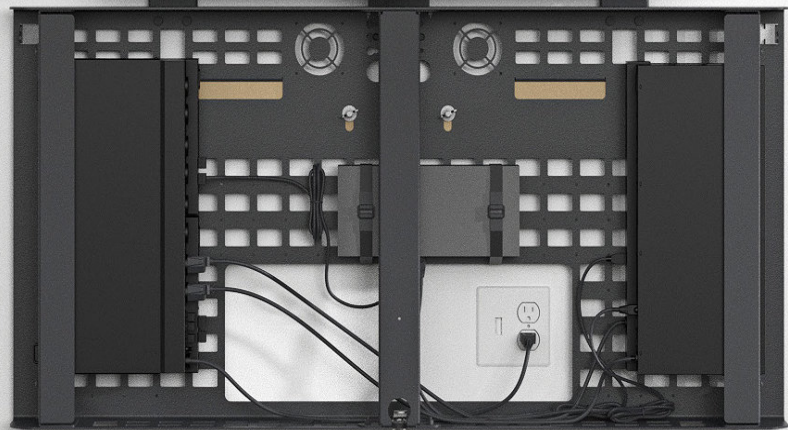

# Beautifully Executed Video Meetings

AV Credenza 4U  
H735

Heckler AV Credenza redefines the ADA guide path of your meeting spaces. Therefore, your camera can protrude beyond the front face of AV Credenza up to four inches.

# Heckler

Beautifully deploy best-in-class video meeting hardware in medium and large meeting spaces with the all-new Heckler AV Credenza 4U. Build your complex systems off-site, then quickly install on-site. Satisfy all of your stakeholders with this meticulously designed enclosure wrapped in a selection of Maharam fabric.

Pre-configure your gear off-site, or install your gear on-site.

Easy device mounting and cable management.

Locking front panel.

Includes a height-adjustable bracket for mounting Logitech Rally Bar and Rally Bar Mini.

Includes a height-adjustable PTZ camera-mounting bracket.

Includes a height-adjustable bracket for mounting Logitech MeetUp and popular all-in-one video meeting appliances.

Includes two cable chases for routing power and HDMI cables to the display.