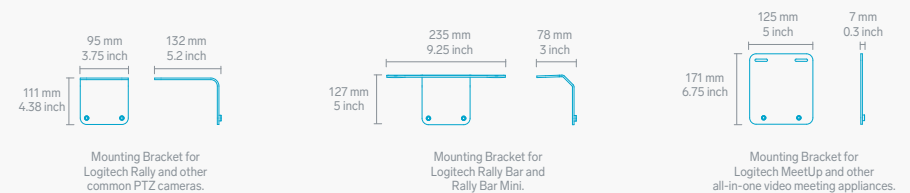

## Specifications

SKU and Color	H735-BG Black Grey H735-BG-OW Off White H735-BG-BL Blue H735-BG-GN Green H735-BG-HY Honey
Warranty	Two years
Product Dimension	47.5 x 23.25 x 5.1 inches (1207 x 590 x 129 mm)
Product Weight	42 lbs (19 kg)
Shipping Dimension	50.25 x 25.75 x 5.75 inches (1276 x 654 x 146 mm)
Shipping Weight	49 lbs (22.3 kg)
Material	Powdercoated Aluminum Maharam Polyester Fabric
Compatibility	Logitech MeetUp Logitech Rally Bar and Rally Bar Mini Logitech Rally Camera and other common PTZ cameras Neat Bar and other popular All-in-one appliances
Country of Origin	US
In the Box	Heckler AV Credenza 4U Two Cable Chases Mounting Bracket for PTZ Camera Mounting Bracket for Logitech Rally Bar and Rally Bar Mini Mounting Bracket for Logitech MeetUp and All-in-one appliance Assembly Hardware