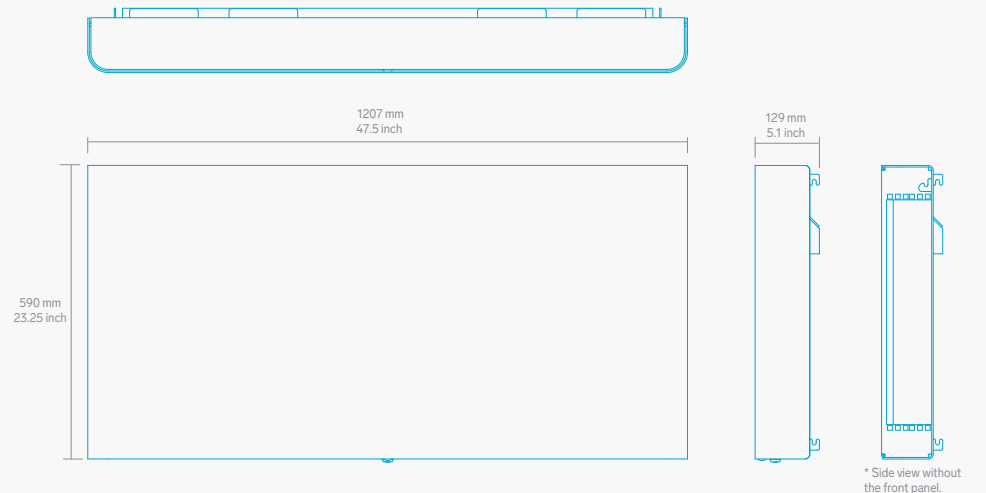

## Specifications

SKU and Color	H735-BG Black Grey H735-BG-OW Off White H735-BG-BL Blue H735-BG-GN Green H735-BG-HY Honey
Warranty	Two years
Product Dimension	47.5 x 23.25 x 5.1 inches (1207 x 590 x 129 mm)
Product Weight	42 lbs (19 kg)
Shipping Dimension	50.25 x 25.75 x 5.75 inches (1276 x 654 x 146 mm)
Shipping Weight	49 lbs (22.3 kg)
Material	Powdercoated Aluminum Maharam Polyester Fabric
Compatibility	Logitech MeetUp Logitech Rally Bar and Rally Bar Mini Logitech Rally Camera and other common PTZ cameras Neat Bar and other popular All-in-one appliances
Country of Origin	US
In the Box	Heckler AV Credenza 4U Two Cable Chases Mounting Bracket for PTZ Camera Mounting Bracket for Logitech Rally Bar and Rally Bar Mini Mounting Bracket for Logitech MeetUp and All-in-one appliance Assembly Hardware