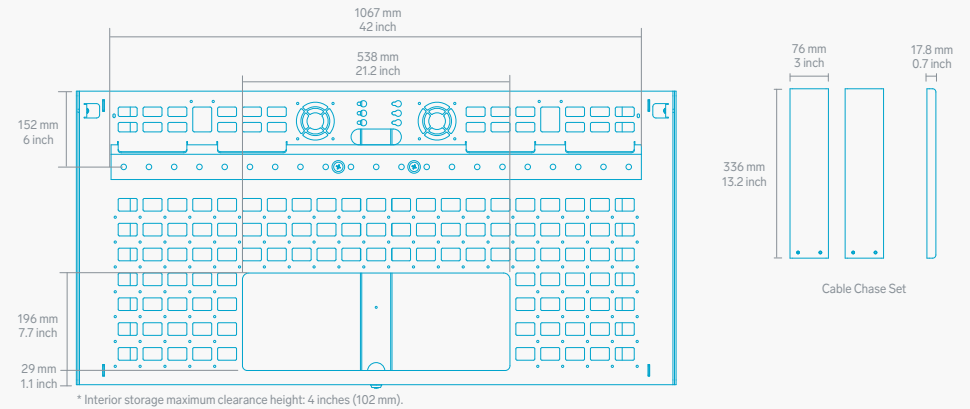

## Specifications

SKU and Color	H735-BG Black Grey H735-BG-OW Off White H735-BG-BL Blue H735-BG-GN Green H735-BG-HY Honey
Warranty	Two years
Product Dimension	47.5 x 23.25 x 5.1 inches (1207 x 590 x 129 mm)
Product Weight	42 lbs (19 kg)
Shipping Dimension	50.25 x 25.75 x 5.75 inches (1276 x 654 x 146 mm)
Shipping Weight	49 lbs (22.3 kg)
Material	Powdercoated Aluminum Maharam Polyester Fabric
Compatibility	Logitech MeetUp Logitech Rally Bar and Rally Bar Mini Logitech Rally Camera and other common PTZ cameras Neat Bar and other popular All-in-one appliances
Country of Origin	US
In the Box	Heckler AV Credenza 4U Two Cable Chases Mounting Bracket for PTZ Camera Mounting Bracket for Logitech Rally Bar and Rally Bar Mini Mounting Bracket for Logitech MeetUp and All-in-one appliance Assembly Hardware