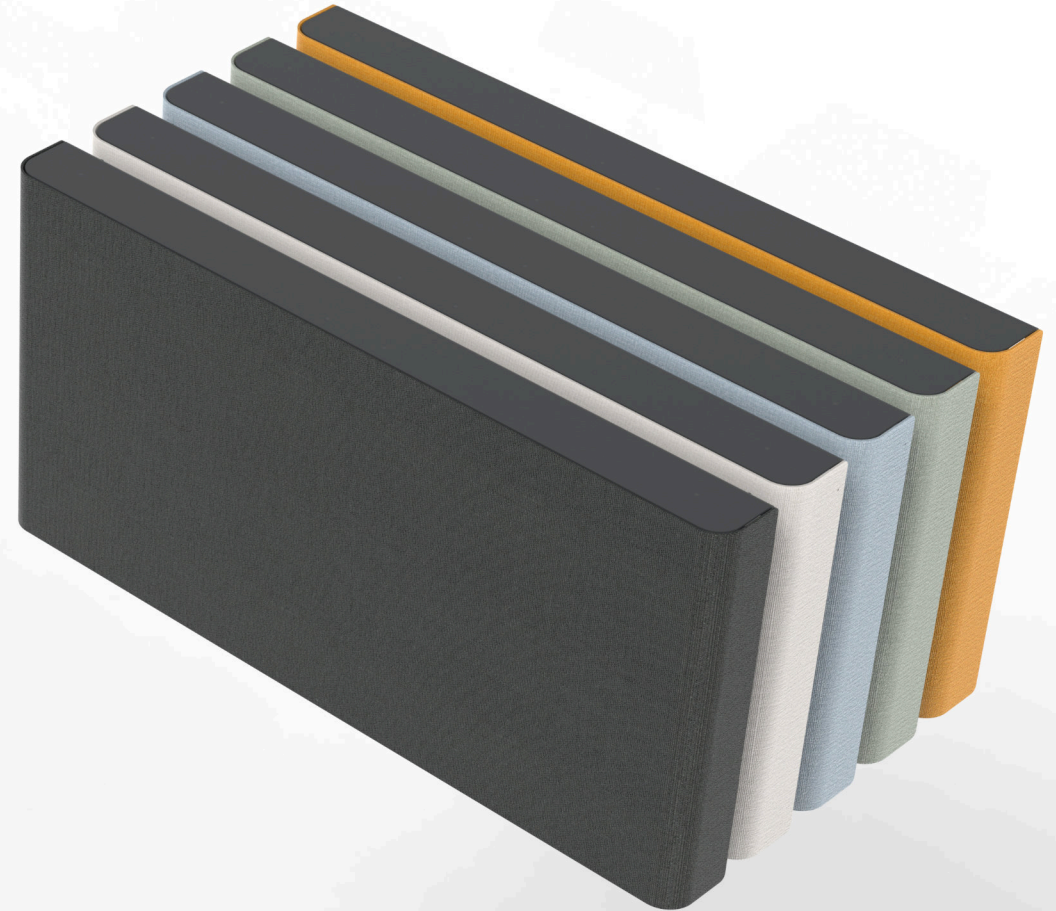

Heckler

Beautifully deploy best-in-class video meeting hardware in medium and large meeting spaces with the all-new Heckler AV Credenza 4U. Build your complex systems off-site, then quickly install on-site. Satisfy all of your stakeholders with this meticulously designed enclosure wrapped in a selection of Maharam fabric.

Features

Rigid aluminum construction.

Maharam fabric choices to complement and enhance your carefully designed interiors.

Two 2RU rack mounting positions creates 4RU of total rack storage.

Easy wall installation using the included French cleat.

Pre-configure your gear off-site, or install your gear on-site.

Easy device mounting and cable management.

Locking front panel.

Includes a height-adjustable bracket for mounting Logitech Rally Bar and Rally Bar Mini.

Includes a height-adjustable PTZ camera-mounting bracket.

Includes a height-adjustable bracket for mounting Logitech MeetUp and popular all-in-one video meeting appliances.

Includes two cable chases for routing power and HDMI cables to the display.

Ships conveniently by small package shipping services.

Scratch & fingerprint-resistant powdercoat finish.