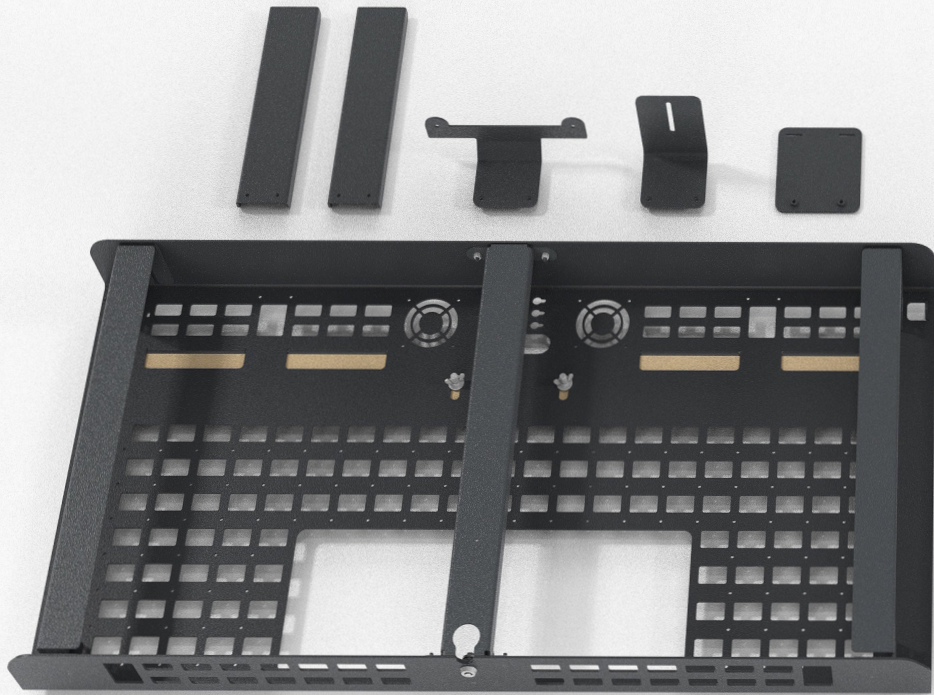

# Beautifully Executed Video Meetings

AV Credenza 4U  
H735

Heckler AV Credenza redefines the ADA guide path of your meeting spaces. Therefore, your camera can protrude beyond the front face of AV Credenza up to four inches.

# Heckler

Beautifully deploy best-in-class video meeting hardware in medium and large meeting spaces with the all-new Heckler AV Credenza 4U. Build your complex systems off-site, then quickly install on-site. Satisfy all of your stakeholders with this meticulously designed enclosure wrapped in a selection of Maharam fabric.

Pre-configure your gear off-site, or install your gear on-site.

Easy device mounting and cable management.

Locking front panel.

Includes a height-adjustable bracket for mounting Logitech Rally Bar and Rally Bar Mini.

Includes a height-adjustable PTZ camera-mounting bracket.

Includes a height-adjustable bracket for mounting Logitech MeetUp and popular all-in-one video meeting appliances.

Includes two cable chases for routing power and HDMI cables to the display.