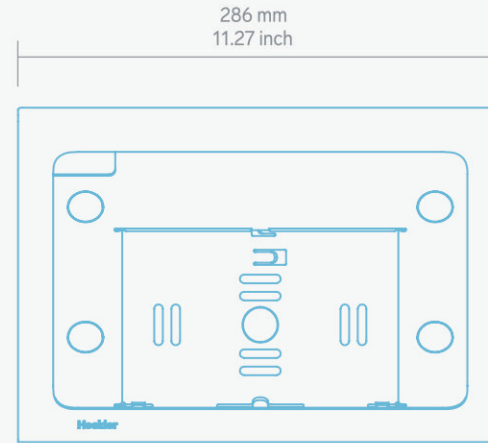

Heckler

Specifications

SKU	H751
Color	Black Grey (BG)
Warranty	2 years
Product Dimension	11.27 x 7.78 x 5 inches (286 x 198 x 127 mm)
Product Weight	3.9 lbs (1.77kg)
Shipping Dimension	11.77 x 8.28 x 5.5 inches (299 x 210 x 140 mm)
Shipping Weight	4.4 lbs (2 kg)

Material Powdercoated Steel

Country of Origin US

In the box
Zoom Rooms Console for iPad
Right-angle USB-C adapter
Assembly tool

For more information, contact
Heckler or your favorite Heckler
Authorized Dealer.

hecklerdesign.com
sales@hecklerdesign.com
(844) 432-5930