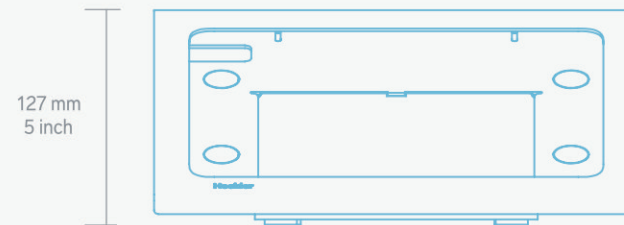

Heckler

Specifications

SKU	H751
Color	Black Grey (BG)
Warranty	2 years
Product Dimension	11.27 x 7.78 x 5 inches (286 x 198 x 127 mm)
Product Weight	3.9 lbs (1.77kg)
Shipping Dimension	11.77 x 8.28 x 5.5 inches (299 x 210 x 140 mm)
Shipping Weight	4.4 lbs (2 kg)

Material Powdercoated Steel

Country of Origin US

In the box
Zoom Rooms Console for iPad
Right-angle USB-C adapter
Assembly tool

For more information, contact
Heckler or your favorite Heckler
Authorized Dealer.

hecklerdesign.com
sales@hecklerdesign.com
(844) 432-5930