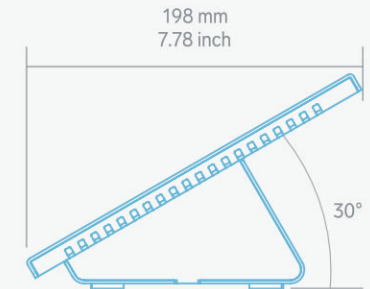

Heckler

Specifications

SKU	H751
Color	Black Grey (BG)
Warranty	2 years
Product Dimension	11.27 x 7.78 x 5 inches (286 x 198 x 127 mm)
Product Weight	3.9 lbs (1.77kg)
Shipping Dimension	11.77 x 8.28 x 5.5 inches (299 x 210 x 140 mm)
Shipping Weight	4.4 lbs (2 kg)

Material Powdercoated Steel

Country of Origin US

In the box
Zoom Rooms Console for iPad
Right-angle USB-C adapter
Assembly tool

For more information, contact
Heckler or your favorite Heckler
Authorized Dealer.

hecklerdesign.com
sales@hecklerdesign.com
(844) 432-5930