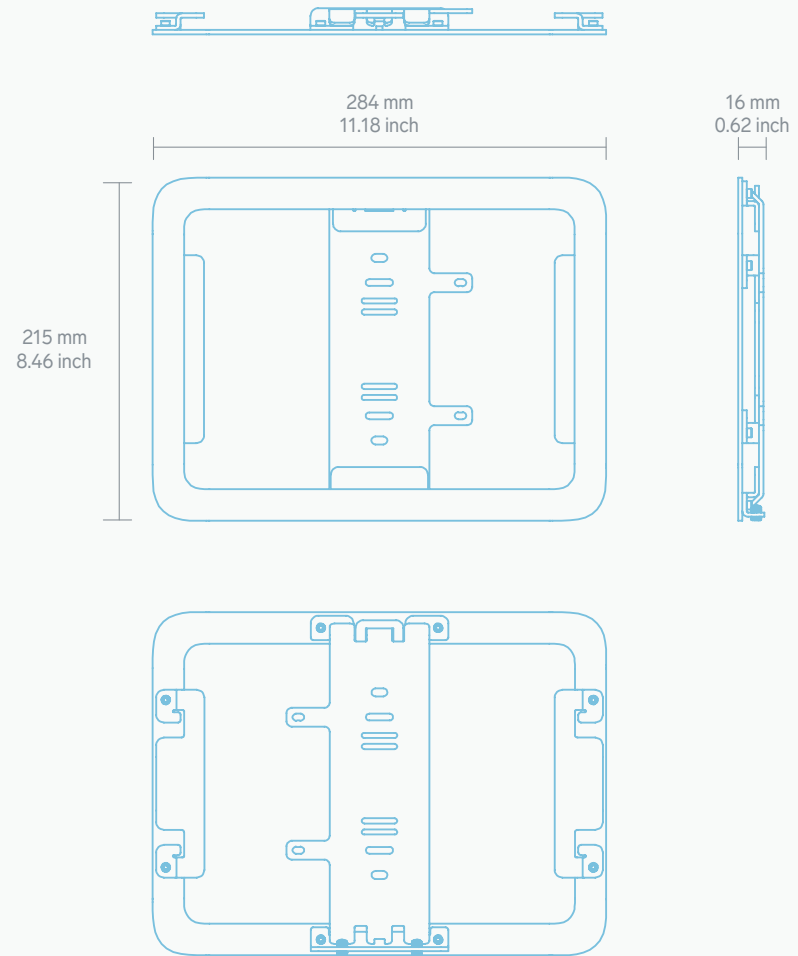

Features

Sleek and slim profile.

Commercial grade steel construction.

Scratch-resistant and fingerprint-resistant powdercoat finish.

Mounts directly to drywall, or single and double gang boxes.

Buttons, speakers, and microphones remain accessible.

Fully enclosed, with no front-facing assembly hardware.

Specifications

SKU	H755
Color	Black Grey (BG)
Warranty	2 years
Product Dimension	11.18 x 8.46 x 0.62 inches (284 x 215 x 16 mm)
Product Weight	2 lbs (0.9 kg)
Shipping Dimension	11.73 x 8.96 x 2.15 inches (298 x 228 x 55 mm)
Shipping Weight	2.5 lbs (1.1 kg)
Material	Powdercoated Steel
Country of Origin	US
In the box	Wall Mount MX for iPad Assembly tool Mounting hardware