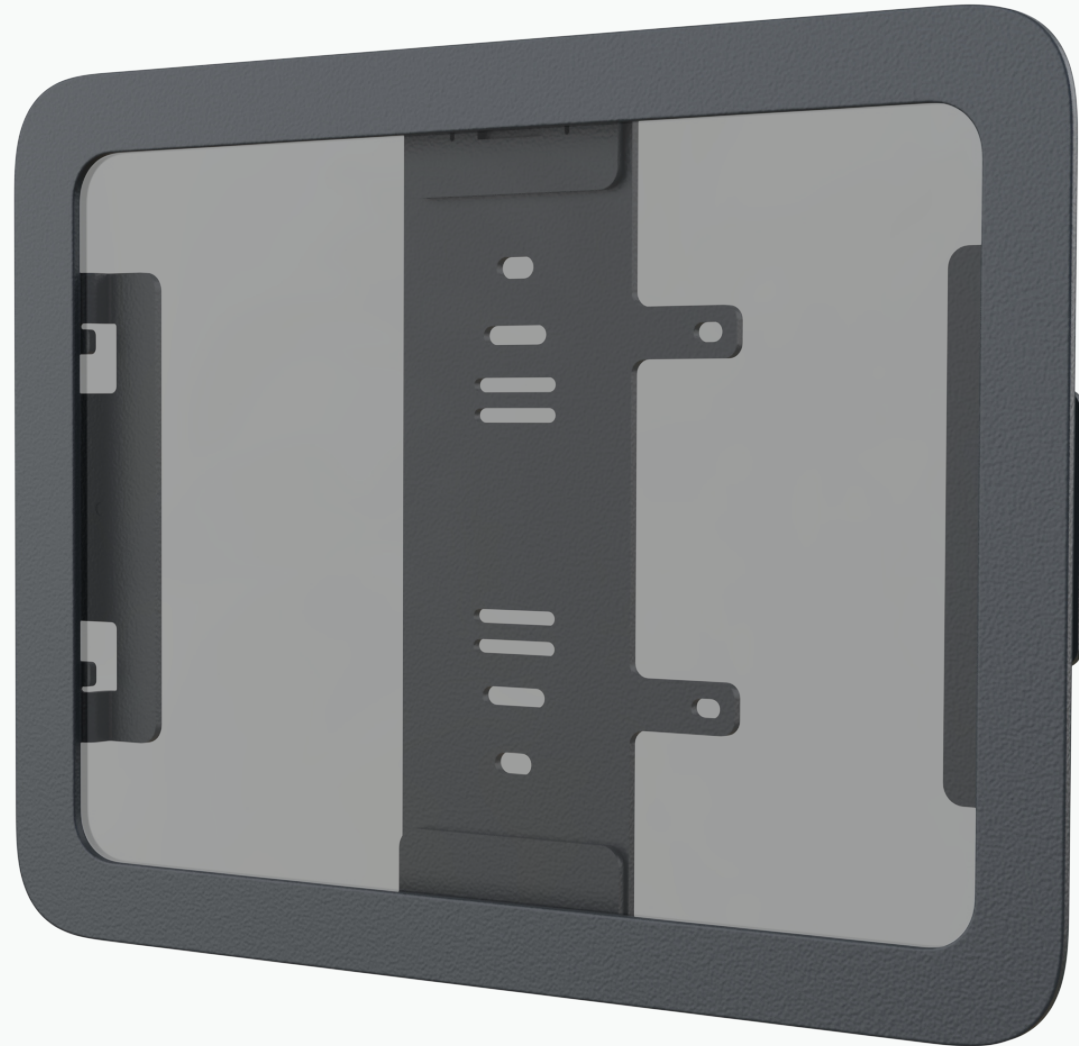

Heckler

Commercial-grade wall installations for iPad.

Wall Mount MX for iPad
For iPad 10th Generation
H755

Heckler

For restaurant delivery management, home automation, and visitor registration - Wall Mount MX for iPad features a sleek and slim profile and options for POE+ power delivery and Ethernet data connectivity.

Features

Sleek and slim profile.

Commercial grade steel construction.

Scratch-resistant and fingerprint-resistant powdercoat finish.

Mounts directly to drywall, or single and double gang boxes.

Buttons, speakers, and microphones remain accessible.

Fully enclosed, with no front-facing assembly hardware.

Specifications

SKU	H755
Color	Black Grey (BG)
Warranty	2 years
Product Dimension	11.18 x 8.46 x 0.62 inches (284 x 215 x 16 mm)
Product Weight	2 lbs (0.9 kg)
Shipping Dimension	11.73 x 8.96 x 2.15 inches (298 x 228 x 55 mm)
Shipping Weight	2.5 lbs (1.1 kg)
Material	Powdercoated Steel
Country of Origin	US
In the box	Wall Mount MX for iPad Assembly tool Mounting hardware