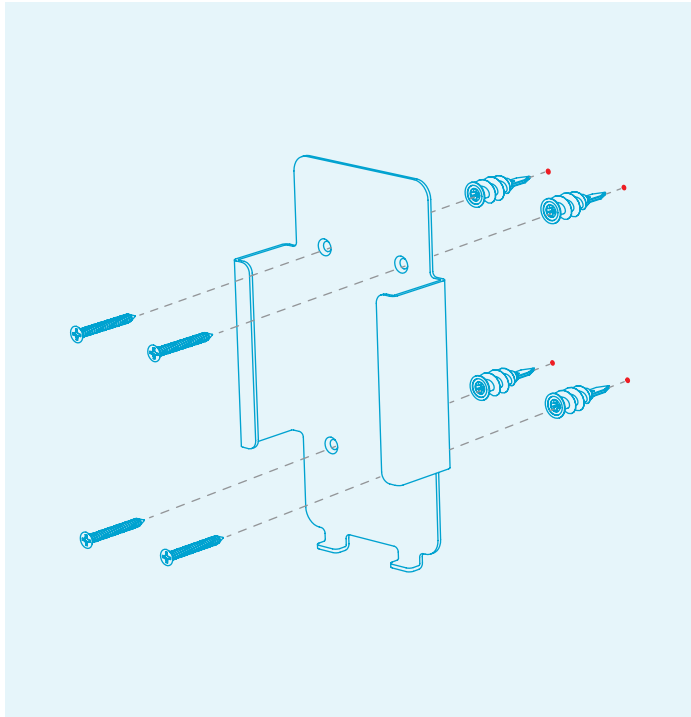

H889 - Power Adapter Mount for Google Meet Series One Room Kits

Deploy Google Meet With Ease

Designed & made in Arizona
Patented

In the box

- A** 1 x Power Adapter Mount for Google Meet Series One Room Kits
- B** 4 x Drywall Anchors
- C** 4 x Drywall Mounting Screws
- D** 4 x Wood Screws

A

B

C

D

Drywall Mount

Wood-surface Mount