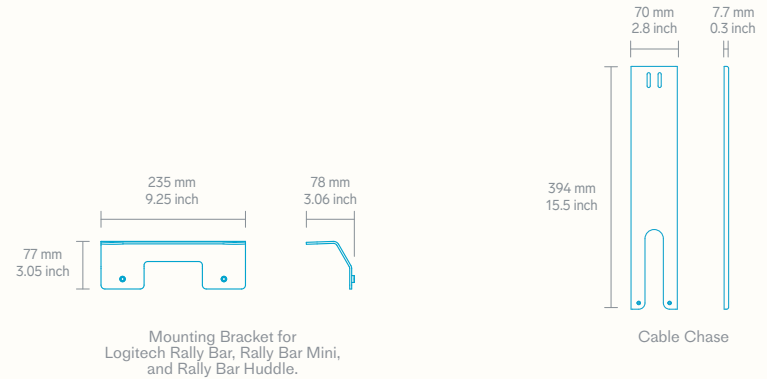

Easy installation.

Scratch & fingerprint-resistant powdercoat finish.

Installation template included.

Heckler

Specifications

| | |
|--------------------|--|
| SKU and Color | <p>H892-BG Black Grey</p> <p>H892-BG-OW Off White</p> <p>H892-BG-BL Blue</p> <p>H892-BG-GN Green</p> <p>H892-BG-HY Honey</p> |
| Warranty | Two years |
| Product Dimension | 25 x 23.25 x 3.74 inches (635 x 590 x 95 mm) |
| Product Weight | 14 lbs (6.4 kg) |
| Shipping Dimension | 27.5 x 26.15 x 5 inches (700 x 663 x 127 mm) |
| Shipping Weight | 16 lbs (7.3 kg) |
| Material | <p>Powdercoated Aluminum</p> <p>Maharam Polyester Fabric</p> |
| Country of Origin | US |
| Compatibility | <p>Logitech Rally Bar</p> <p>Logitech Rally Bar Mini</p> <p>Logitech Rally Bar Huddle</p> <p>Logitech Rally Camera and other common PTZ cameras</p> |
| In the box | <p>Heckler AV Credenza Mini</p> <p>Mounting Bracket for Logitech Rally Bar, Rally Bar Mini and Rally Bar Huddle</p> <p>White Cable Chase</p> <p>Assembly Hardware</p> <p>Installation Template</p> |