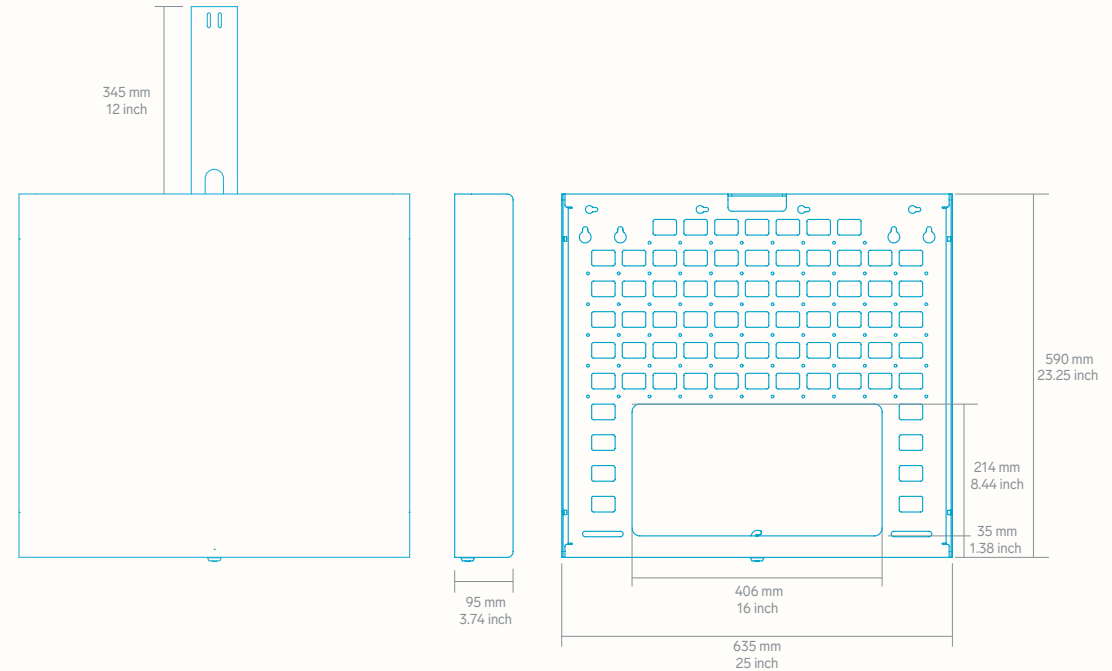

Easy installation.

Scratch & fingerprint-resistant powdercoat finish.

Installation template included.

Heckler

Specifications

| | |
|--------------------|--|
| SKU and Color | <p>H892-BG Black Grey</p> <p>H892-BG-OW Off White</p> <p>H892-BG-BL Blue</p> <p>H892-BG-GN Green</p> <p>H892-BG-HY Honey</p> |
| Warranty | Two years |
| Product Dimension | 25 x 23.25 x 3.74 inches (635 x 590 x 95 mm) |
| Product Weight | 14 lbs (6.4 kg) |
| Shipping Dimension | 27.5 x 26.15 x 5 inches (700 x 663 x 127 mm) |
| Shipping Weight | 16 lbs (7.3 kg) |
| Material | <p>Powdercoated Aluminum</p> <p>Maharam Polyester Fabric</p> |
| Country of Origin | US |
| Compatibility | <p>Logitech Rally Bar</p> <p>Logitech Rally Bar Mini</p> <p>Logitech Rally Bar Huddle</p> <p>Logitech Rally Camera and other common PTZ cameras</p> |
| In the box | <p>Heckler AV Credenza Mini</p> <p>Mounting Bracket for Logitech Rally Bar, Rally Bar Mini and Rally Bar Huddle</p> <p>White Cable Chase</p> <p>Assembly Hardware</p> <p>Installation Template</p> |