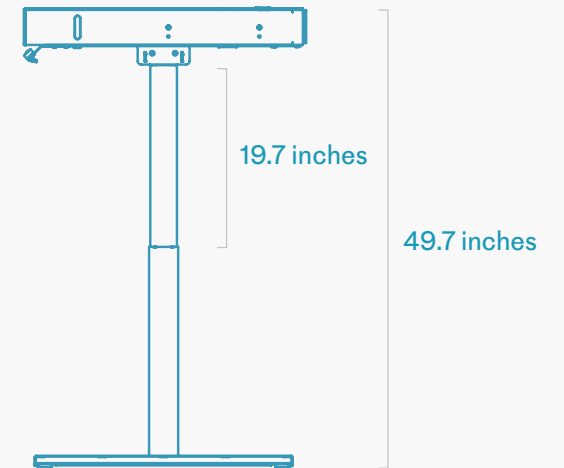

Heckler

Drawing

For more information, contact
Heckler or your favorite Heckler
Authorized Dealer.

hecklerdesign.com
sales@hecklerdesign.com
(844) 432-5930