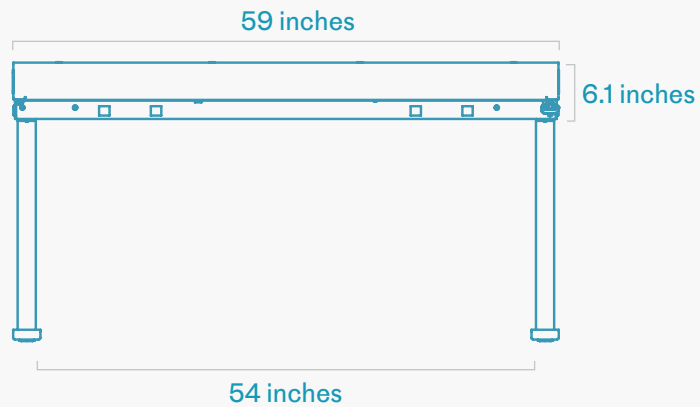

Heckler

Drawing

For more information, contact
Heckler or your favorite Heckler
Authorized Dealer.

hecklerdesign.com
sales@hecklerdesign.com
(844) 432-5930