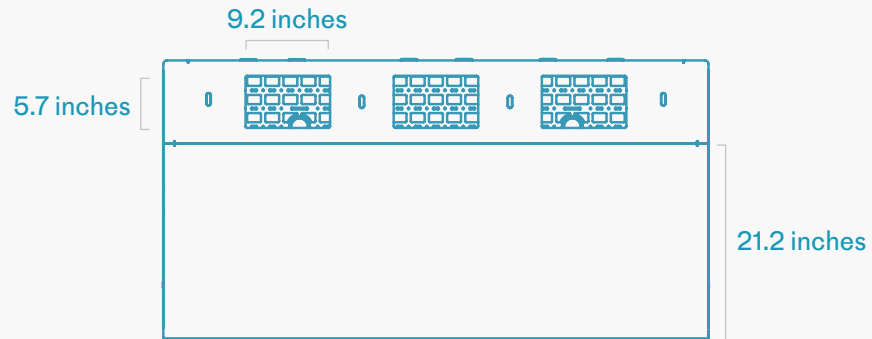

Heckler

Drawing

For more information, contact
Heckler or your favorite Heckler
Authorized Dealer.

hecklerdesign.com
sales@hecklerdesign.com
(844) 432-5930