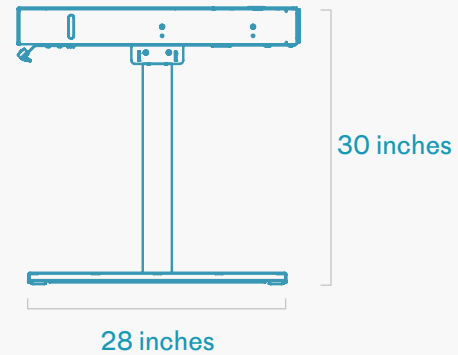

Heckler

Drawing

For more information, contact
Heckler or your favorite Heckler
Authorized Dealer.

hecklerdesign.com
sales@hecklerdesign.com
(844) 432-5930