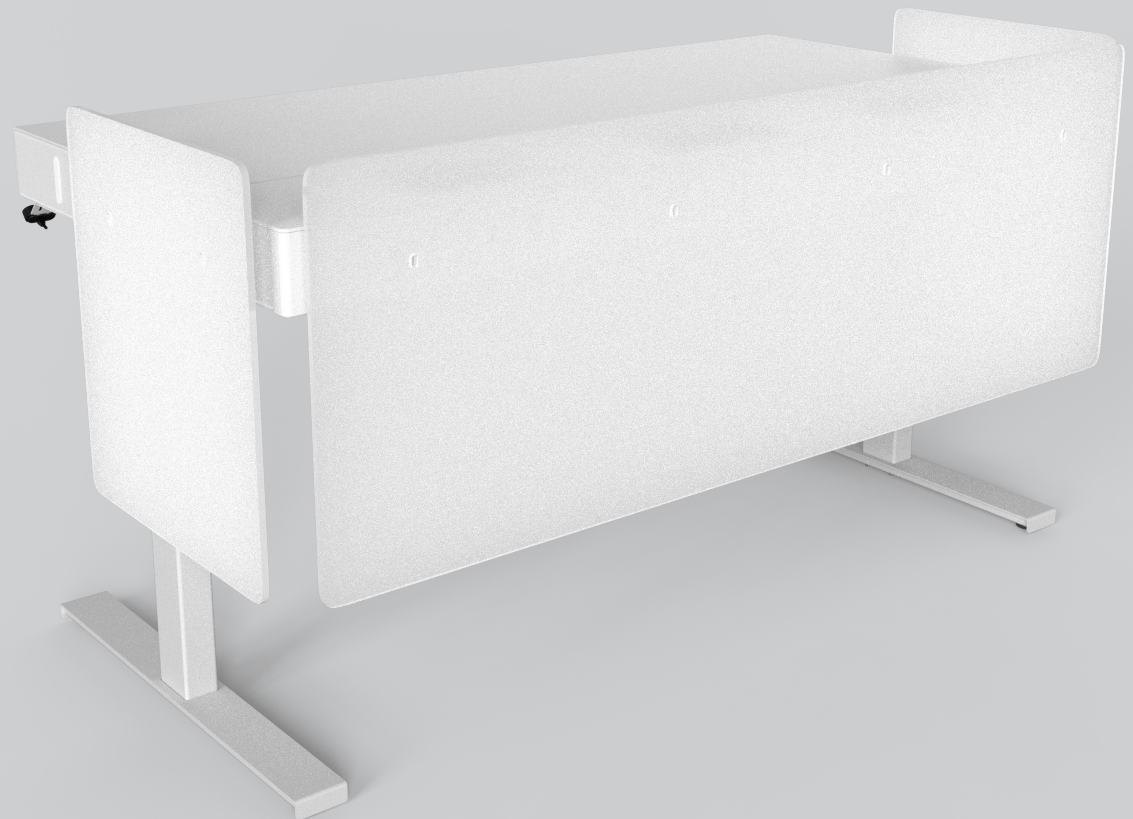

Heckler

Modular Modesty Panels

Modesty Panel Set
for Heckler Lectern 6U
H901

Heckler

Heckler

Heckler Lecterns redefines the concept of modern lecterns, teaching desks, and podiums, presenting a fresh and contemporary image. The design features elegantly suspended modesty panels, seamlessly integrated with the lectern's sleek frame. This innovative approach results in an airy, open look, enhancing the aesthetic appeal of any educational or professional setting.

Features

Available in four laminate finishes and frosted cast acrylic to complement the design of your learning spaces.

Each Modesty Panel is easily installed by one person in seconds - without tools.

Modesty panel sets are modular and sold separately from the Heckler Lectern to enable customization and last-mile installation.

The front panel can be customized with full-color emblems and logos.

In addition to our standard laminate selections, you may specify your organization's Wilsonart standard laminate.

H901 Modesty Panel Set for Heckler Lectern 6U

Heckler

Optional, full-color logo
customizations are available.

H901 Modesty Panel Set for Heckler Lectern 6U

Heckler

Specifications

SKU	H901-FT H901-SL-1595 H901-SL-D92 H901-SL-7909 H901-SL-7928 H921-SL-7054
Product Dimension	58.3 x 21 x 0.4 inches (1480 x 533 x 9 mm) 18.5 x 21 x 0.4 inches (470 x 533 x 9 mm)
Product Weight	31 lbs (14 kg)
Shipping Dimension	62 x 26 x 2 inches (1575 x 660 x 51 mm)
Shipping Weight	37 lbs (16.8 kg)
Warranty	2 years
Country of Origin	US
Material	Frosted Cast Acrylic Wilsonart High Pressure Laminate over MDF substrate
In the Box	Two Side Modesty Panels One Front Modesty Panel *Modesty Panel mounting hardware and spacers are provided with H900C Heckler Lectern 6U