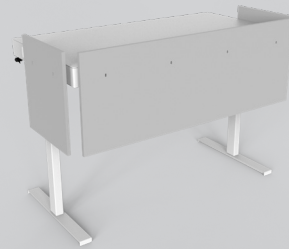

Heckler

Modular Modesty Panels

Modesty Panel Set
for Heckler Lectern 6U
H901

Heckler

Heckler

Heckler Lecterns redefines the concept of modern lecterns, teaching desks, and podiums, presenting a fresh and contemporary image. The design features elegantly suspended modesty panels, seamlessly integrated with the lectern's sleek frame. This innovative approach results in an airy, open look, enhancing the aesthetic appeal of any educational or professional setting.

Features

Available in four laminate finishes and frosted cast acrylic to complement the design of your learning spaces.

Each Modesty Panel is easily installed by one person in seconds - without tools.

Modesty panel sets are modular and sold separately from the Heckler Lectern to enable customization and last-mile installation.

Heckler

Material options

H901-FT
Frosted Cast Acrylic

H921-SL-7054
Wild Cherry Laminate

H901-SL-7909
Fusion Maple Laminate

H921-SL-D92
Dove Grey Laminate

H901-SL-1595
Black Laminate

H901-SL-7928
Castle Oak Laminate

Heckler

Optional, full-color logo
customizations are available.

H901 Modesty Panel Set for Heckler Lectern 6U

Heckler

Specifications

SKU	H901-FT H901-SL-1595 H901-SL-D92 H901-SL-7909 H901-SL-7928 H921-SL-7054
Product Dimension	58.3 x 21 x 0.4 inches (1480 x 533 x 9 mm) 18.5 x 21 x 0.4 inches (470 x 533 x 9 mm)
Product Weight	31 lbs (14 kg)
Shipping Dimension	62 x 26 x 2 inches (1575 x 660 x 51 mm)
Shipping Weight	37 lbs (16.8 kg)
Warranty	2 years
Country of Origin	US
Material	Frosted Cast Acrylic Wilsonart High Pressure Laminate over MDF substrate
In the Box	Two Side Modesty Panels One Front Modesty Panel *Modesty Panel mounting hardware and spacers are provided with H900C Heckler Lectern 6U