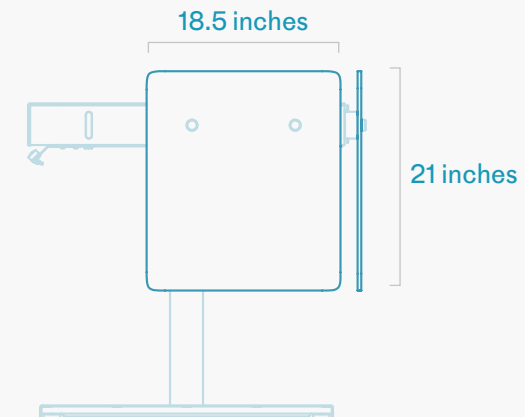

Heckler

Optional, full-color logo
customizations are available.

H901 Modesty Panel Set for Heckler Lectern 6U

Heckler

Specifications

SKU	H901-FT H901-SL-1595 H901-SL-D92 H901-SL-7909 H901-SL-7928 H921-SL-7054
Product Dimension	58.3 x 21 x 0.4 inches (1480 x 533 x 9 mm) 18.5 x 21 x 0.4 inches (470 x 533 x 9 mm)
Product Weight	31 lbs (14 kg)
Shipping Dimension	62 x 26 x 2 inches (1575 x 660 x 51 mm)
Shipping Weight	37 lbs (16.8 kg)
Warranty	2 years
Country of Origin	US
Material	Frosted Cast Acrylic Wilsonart High Pressure Laminate over MDF substrate
In the Box	Two Side Modesty Panels One Front Modesty Panel *Modesty Panel mounting hardware and spacers are provided with H900C Heckler Lectern 6U