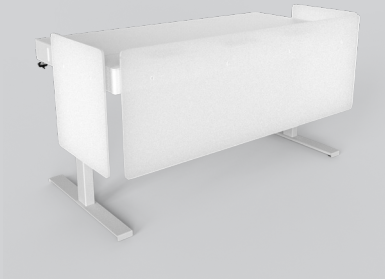

Heckler

Material options

H901-FT
Frosted Cast Acrylic