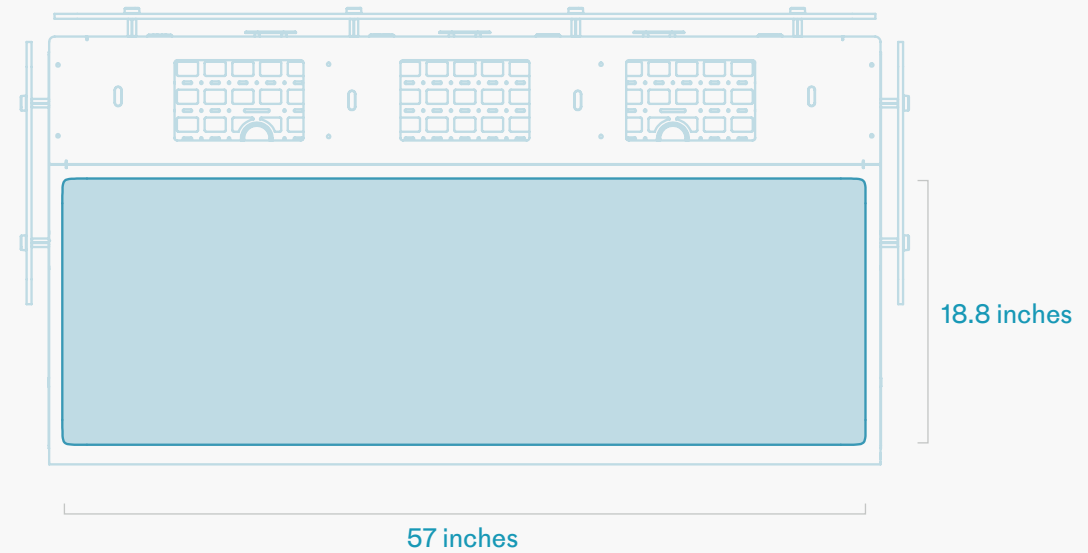

H902-4179

Smokey
Blue

H902-4003

Walnut

Heckler

Specifications

SKU	H902
Product Dimension	57 x 18.8 x 0.1 inches (1448 x 478 x 2 mm)
Product Weight	1.5 lbs (0.7 kg)
Shipping Dimension	6.5 x 6.5 x 20 inches (165 x 165 x 508 mm)
Shipping Weight	3 lbs (1.4 kg)
Warranty	2 years
Country of Origin	US
Material	Linoleum
In the Box	Desk Pad Application Tool