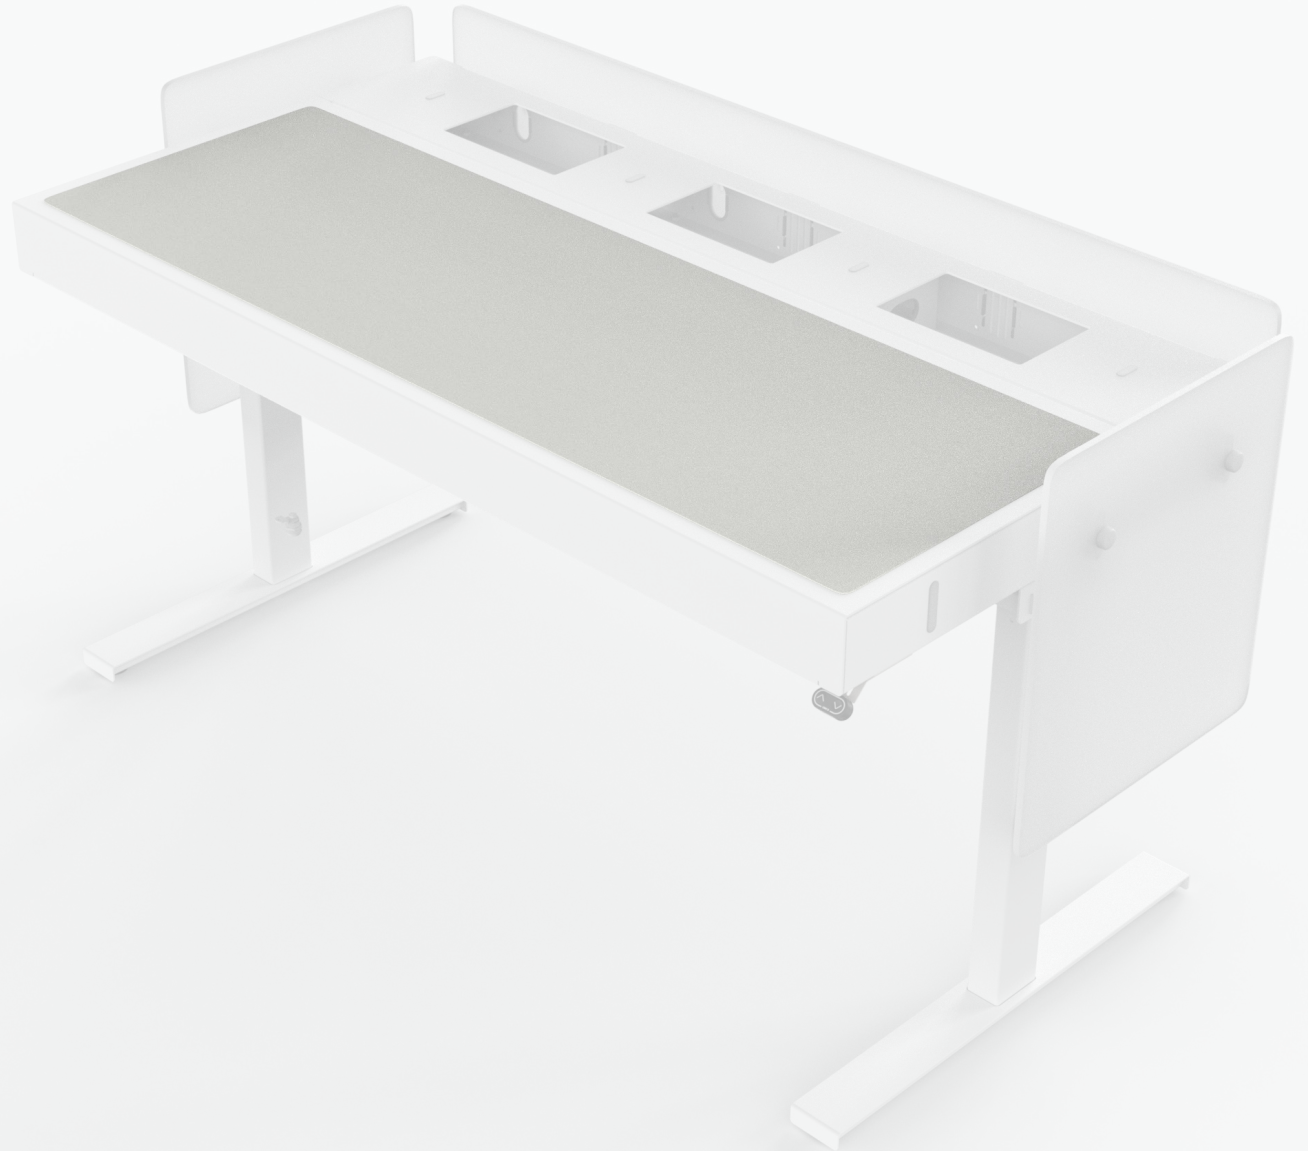

Heckler

Enhance Your Work Surface

Desk Pad
for Heckler Lectern
H902

Heckler

Line your Heckler Lectern with an expansive desk pad that will provide an ideal surface for typing, mousing, writing, and document camera use.

Features

Made of premium desktop linoleum and renowned for its elegance and durability. The matte surface and its warm, soft texture make it a unique surfacing solution.

The natural composition and the special surface finish ensure the desk pad is naturally antistatic.

The surface actively resists the build-up of static charges and prevents dust or dirt from sticking to the surface.

Available in twenty one sophisticated colors.

Adheres to the desktop surface to resist sliding and theft.

Desk Pads are sold separately to enable last-mile installation and replacement for years to come.

H902 Desk Pad for Heckler Lectern

Heckler

Color options

H902-4117

Vapour

H902-4002

Leather