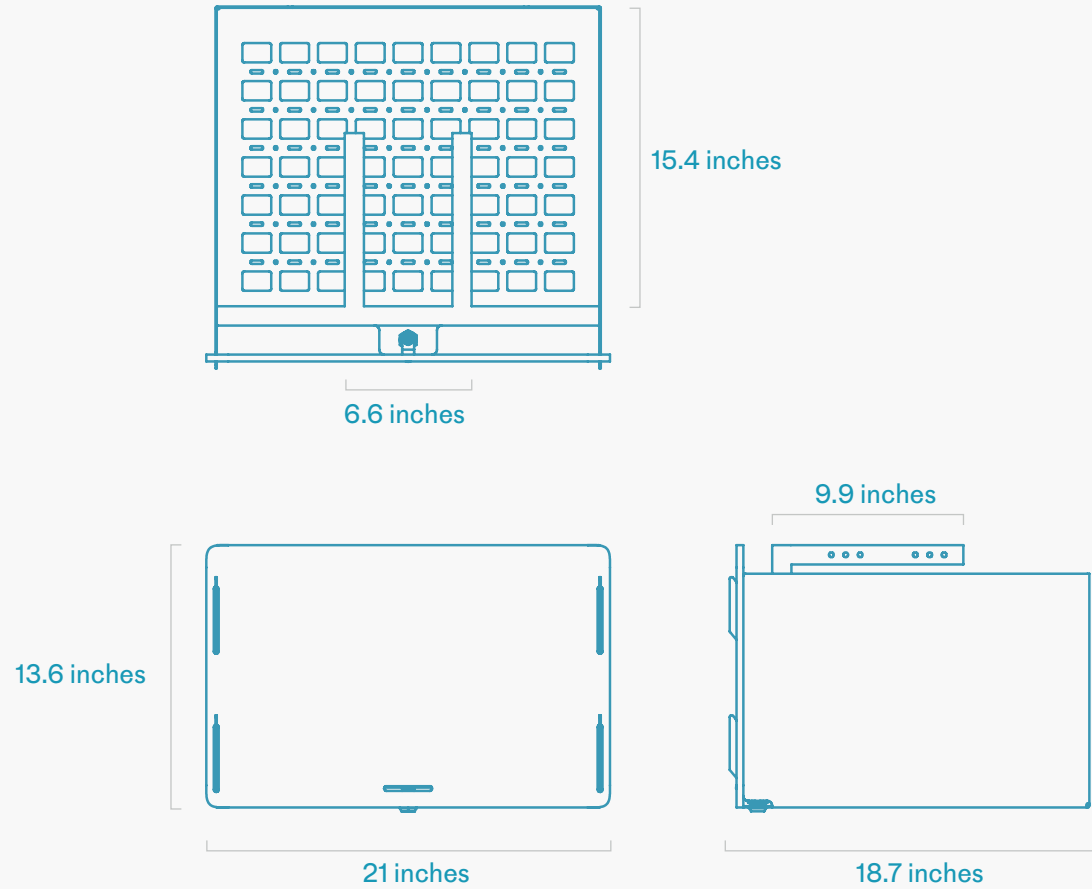

Heckler

The Heckler Lectern provides ample space for integrating 6RU of components inside its desktop. If you require more than 6RU of component storage or need to mount components taller than 2RU, utilize our sleek expansion rack.

Features

6 rack units of contiguous component mounting.

Can be mounted to the Lectern's left or right side.

Designed to be visually obscured by modesty panels to preserve Lectern's light, modern esthetic.

Ample passive airflow provided by its open grid floor and open rear.

Locking, translucent cast acrylic front panel.

Easily mounts to Lectern's steel structure. No tools required.

10-32 threaded rack-mounting holes.

When installed, the remaining leg and chair space is accessible and ADA-compliant.

Heckler

Specifications

SKU	H903
Product Dimension	21 x 18.7 x 13.6 inches (533 x 475 x 345 mm)
Product Weight	15 lbs (6.8 kg)
Shipping Dimension	22 x 20 x 14 inches (559 x 508 x 356 mm)
Shipping Weight	20 lbs (9 kg)
Warranty	2 years
Country of Origin	US
Material	Powder Coated Aluminum Cast Acrylic
In the Box	Expansion Rack 6U Assembly Hardware Two Keys