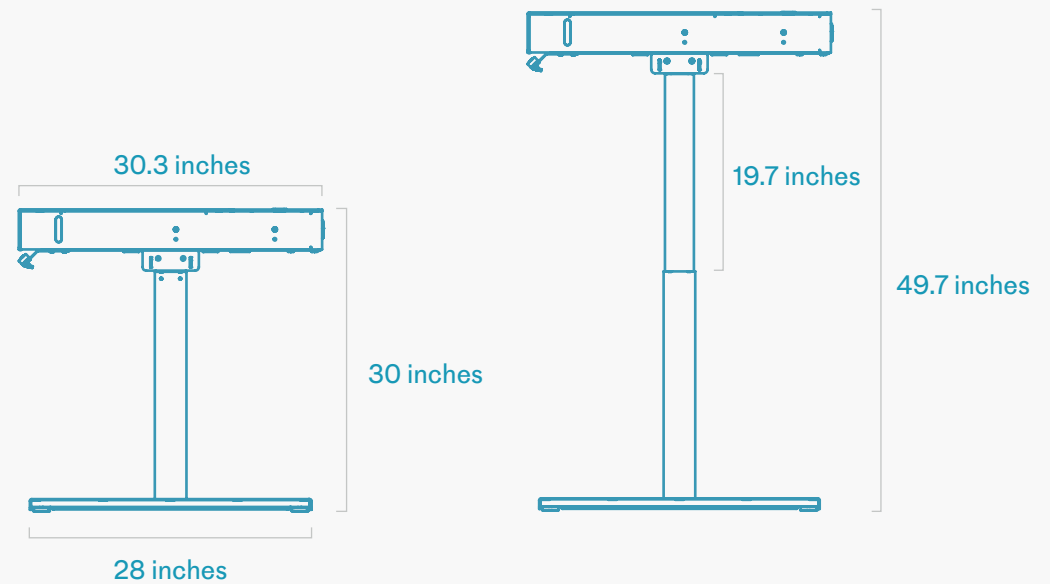

Heckler

H920C Heckler Lectern 4U

Heckler

H920C Heckler Lectern 4U

Heckler

H920C Heckler Lectern 4U

Heckler

Specifications

SKU	H920C-WT H920C-BG	Material	Powder coated Steel Powder coated Aluminum Stainless Steel Bioplastics
Color	White. Black Grey. Custom colors available. 16-unit MOQ.	In the Box	Lectern 4U Main Body Lectern 4U Sit/Stand Lifting Columns Lectern 4U Sit/Stand Feet Lectern 4U Sit/Stand Control Components
Product Dimension	40.6 x 30.3 x Height: 30.1 to 49.7inches 1031 x 770 x Height: 765 to 1262mm		
Product Weight	87 lbs (40 kg)		
Shipping Dimension	41.2 x 48.2 x 7.2 inches (1047 x 1225 x 183 mm)		
Shipping Weight	101 lbs (46 kg)		
Warranty	Lectern 4U Main Body - 2 years Lectern 4U Sit/Stand Lifting Columns - 5 years Lectern 4U Sit/Stand Control Components - 5 years		
Country of Origin	US		
Height Adjustable Range	19.7 inches (30in to 49.7in AFF)		
Maximum Load Capacity	250 lb.		

Heckler

Drawing

Heckler Lectern is meticulously designed to meet ADA standards, ensuring optimal knee clearance, accessible chair positioning, appropriate desktop height, and convenient reach requirements. This commitment to inclusivity and ergonomic design makes it an ideal choice for diverse environments, catering to the needs of all users.