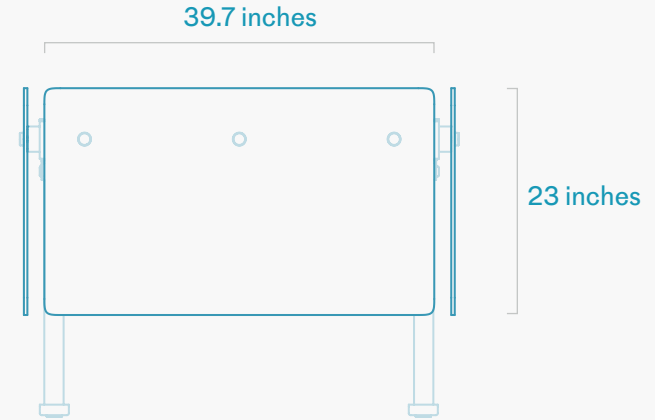

# Heckler

Optional, full-color logo customizations are available.

H921 Modesty Panel Set for Heckler Lectern 4U

## Specifications

SKU	H921-FT H921-SL-1595 H921-SL-D92 H921-SL-7909 H921-SL-7928 H921-SL-7054
Product Dimension	39.7 x 23 x 0.4 inches (1008 x 584 x 9 mm) 18.5 x 23 x 0.4 inches (470 x 584 x 9 mm)
Product Weight	30 lbs (13.6 kg)
Shipping Dimension	44 x 28 x 5 inches (1118 x 711 x 127 mm)
Shipping Weight	41 lbs (18.6 kg)
Warranty	2 years
Country of Origin	US
Material	Frosted Cast Acrylic Wilsonart High Pressure Laminate over MDF substrate
In the Box	Two Side Modesty Panels One Front Modesty Panel *Modesty Panel mounting hardware and spacers are provided with H920C Heckler Lectern