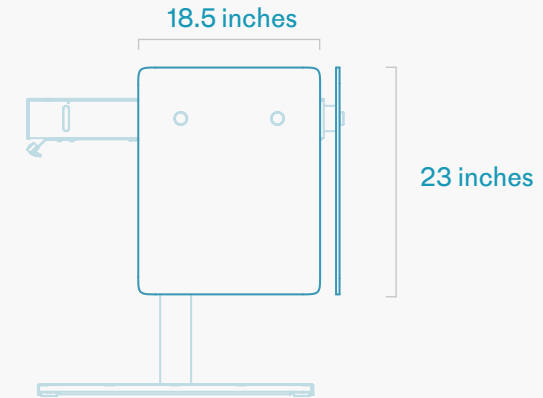

# Heckler

Optional, full-color logo customizations are available.

H921 Modesty Panel Set for Heckler Lectern 4U

## Specifications

SKU	H921-FT H921-SL-1595 H921-SL-D92 H921-SL-7909 H921-SL-7928 H921-SL-7054
Product Dimension	39.7 x 23 x 0.4 inches (1008 x 584 x 9 mm) 18.5 x 23 x 0.4 inches (470 x 584 x 9 mm)
Product Weight	30 lbs (13.6 kg)
Shipping Dimension	44 x 28 x 5 inches (1118 x 711 x 127 mm)
Shipping Weight	41 lbs (18.6 kg)
Warranty	2 years
Country of Origin	US
Material	Frosted Cast Acrylic Wilsonart High Pressure Laminate over MDF substrate
In the Box	Two Side Modesty Panels One Front Modesty Panel *Modesty Panel mounting hardware and spacers are provided with H920C Heckler Lectern