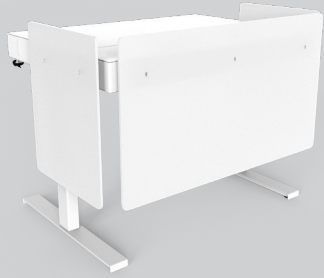

Heckler

Material options

H921-FT
Frosted Cast Acrylic