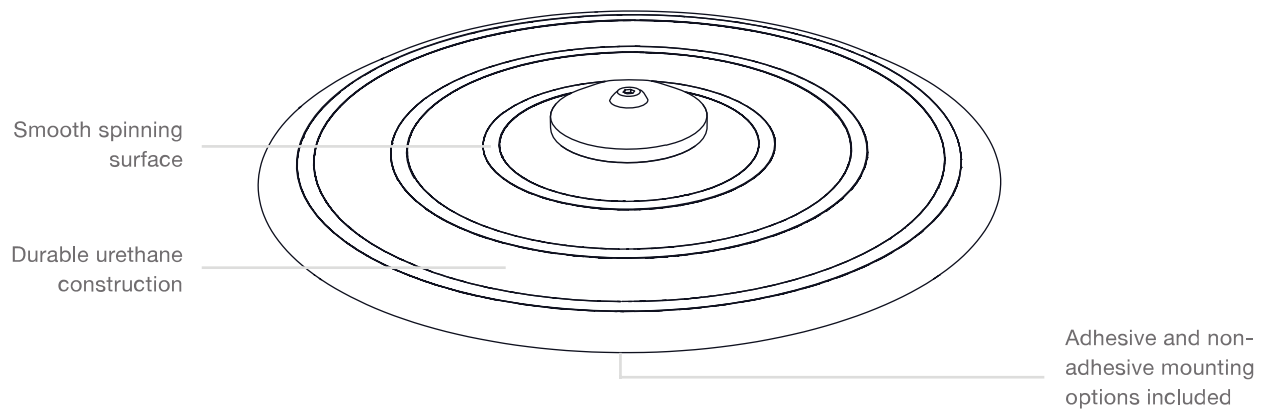

# PIVOT TABLE

Mount a WindFall anywhere. No drilling required.

The PivotTable melds the worlds of flexibility, functionality, and security. Utilizing a non-slip foam layer, PivotTable allows you to mount your Windfall to just about any surface. Pair it with a Kensington security cable, and your POS system is functional and secure.

## Specifications

**Price** \$20  
**SKU** H229

**Width** 6 inches  
**Length** 6 inches  
**Height** 0.3 inches  
**Weight** 0.25 pounds