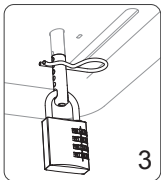

Installing PivotTack

Compatible with all WindFall Stands with exception of Duo & Console

*Padlock not included