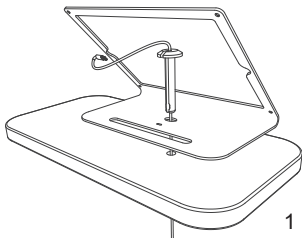

Installing PivotTack

Compatible with all WindFall Stands with exception of Duo & Console

*Padlock not included