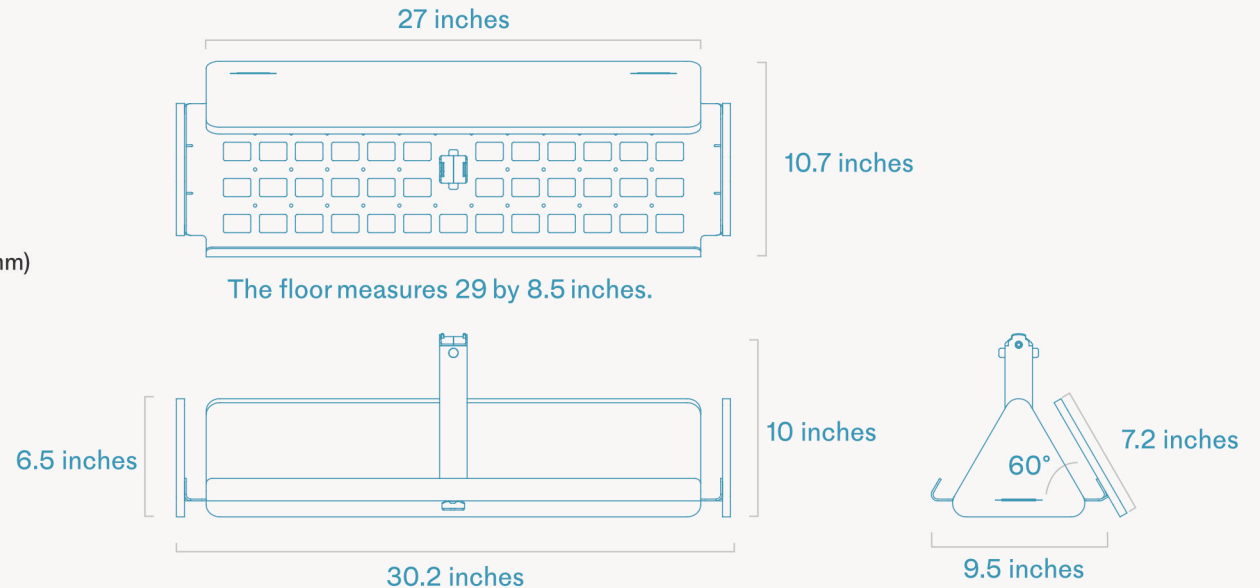

Heckler

Specifications

SKU	H1011-BK
Color	Black powdercoated steel with dark grey PET panels
Product Dimension	30.2 x 10 x 9.5 inches (767 x 254 x 241mm)
Product Weight	5 lbs (2.3 kg)
Shipping Dimension	36 x 12 x 4 inches (915 x 305 x 102mm)
Shipping Weight	6 lbs (2.8 kg)
Warranty	Limited lifetime
Country of Origin	US
Material	Powdercoated steel Powdercoated aluminum ASA plastic PET rigid felt
In the Box	Device Shelf for Heckler Confidence Stand PET Panel Set
Compatible Device	H1010-BK Heckler Confidence Stand for large displays H1012-BK Heckler Confidence Stand for small displays

Drawing

**For more information, contact
Heckler or your favorite Heckler
Authorized Dealer.**

**hecklerdesign.com
sales@hecklerdesign.com
(844) 432-5930**