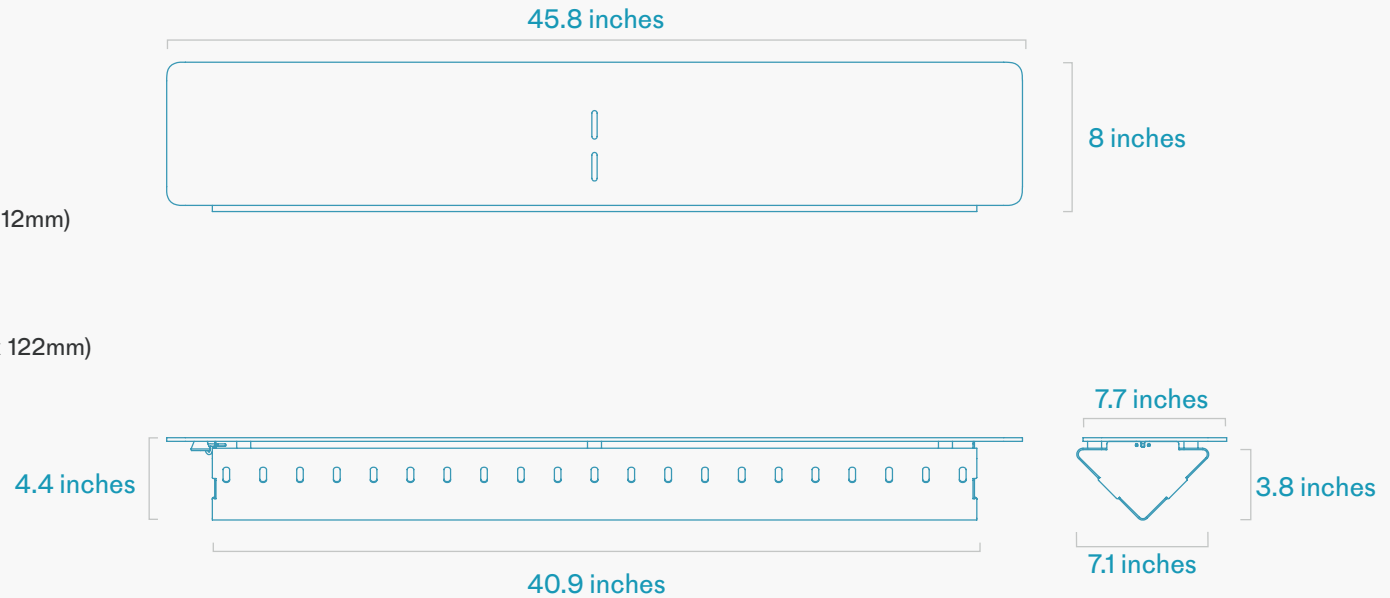

Features

Adjust the Hub's installation height in 50mm increments to achieve a comfortable eye-line during video meetings.

Shelftop features 1/4"-20 slots for securely fastening video bars.

Floating shelftop design neatly conceals cabling from all angles.

Compatible with columns supporting displays with mounting patterns up to VESA 1000.

Tool-free assembly and mounting for effortless setup.

Easily remove the shelftop without tools for quick access to the Hub's integrated storage tray.

Store small adapters, extra cables, and power strips inside the spacious storage tray.

Commercial-grade, fully welded construction ensures maximum durability.

Heckler

Specifications

SKU	H1041-BK
Color	Black
Product Dimension	45.8 x 8 x 4.4 inches (1162 x 203 x 112mm)
Product Weight	20 lbs (9.1 kg)
Shipping Dimension	47.8 x 9.3 x 4.8 inches (1214 x 236 x 122mm)
Shipping Weight	22 lbs (10 kg)
Warranty	Limited lifetime
Country of Origin	US
Material	Powdercoated steel Powdercoated aluminum ASA plastic
In the Box	Hub for Heckler Mobile Fleet
Compatible Device	H1030 Heckler Breakout Stand H1040 Heckler Collaboration Stand H1050 Heckler XL Display Stand H1060 Heckler Dual Display Stand

Drawing

**For more information, contact
Heckler or your favorite Heckler
Authorized Dealer.**

**hecklerdesign.com
sales@hecklerdesign.com
(844) 432-5930**

H1041 Hub for Heckler Mobile Fleet